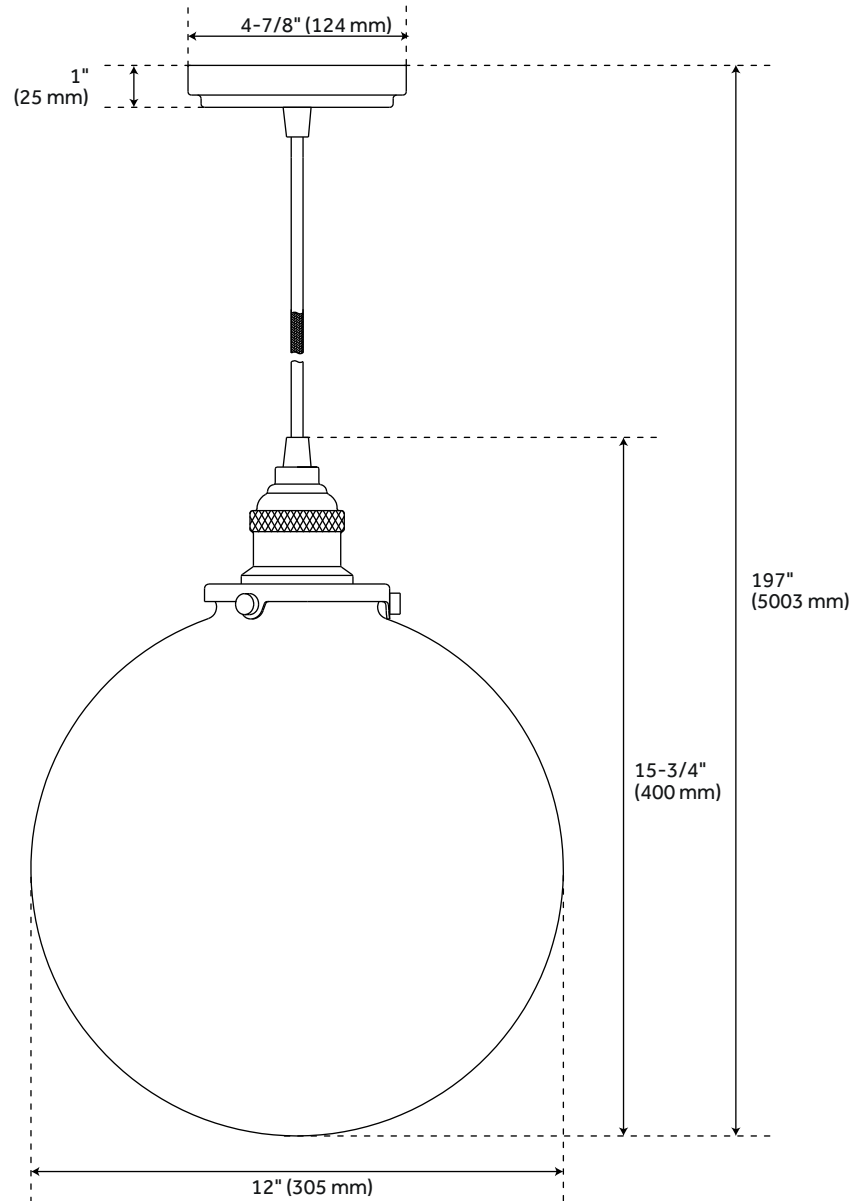

ORCHARD PENDANT LIGHT - SINGLE LIGHT - CLEAR SHADE

SKU: 944693

Code: PHPL6571AGBR, PHPL6571CGLS, PHPL6571BN, PHPL6571ORB, PHPL6571PN

UL 1598 / CSA C22.2 No 250.0

FEATURES

Installation Type: Ceiling Mount
Design: Traditional
Material: Steel
Width: 12"
Height: 15-3/4"
Base Plate Height: 1"
Base Plate Diameter: 4-7/8"
Mounting Hardware Included: Yes
Shade Finish: Clear
Shade Material: Glass
Number of Bulbs: 1
Location Type: Suitable for Dry Locations
Bulbs Included: No
Bulb Type: Medium E-26
Wattage per Bulb: 60
Remote Included: No
Canopy/Backplate Depth: 1"
Canopy/Backplate Height: 1"
Canopy/Backplate Width: 4-7/8"
Extension: 15-3/4"

REVISED 4/2/2023

ORCHARD PENDANT LIGHT - SINGLE LIGHT - CLEAR SHADE

SKU: 944693

Code: PHPL6571AGBR, PHPL6571CGLS, PHPL6571BN, PHPL6571ORB, PHPL6571PN

ADDITIONAL FEATURES

- Hardwired.
- Maximum hanging height of 197".
- Downrod not included.

REVISED 4/2/2023

ORCHARD SINGLE LIGHT PENDANT - CLEAR SHADE

SKU: 944693

PHPL6571, PHPL6571CGLS

All dimensions and specifications are nominal and may vary. Use actual products for accuracy in critical situations.