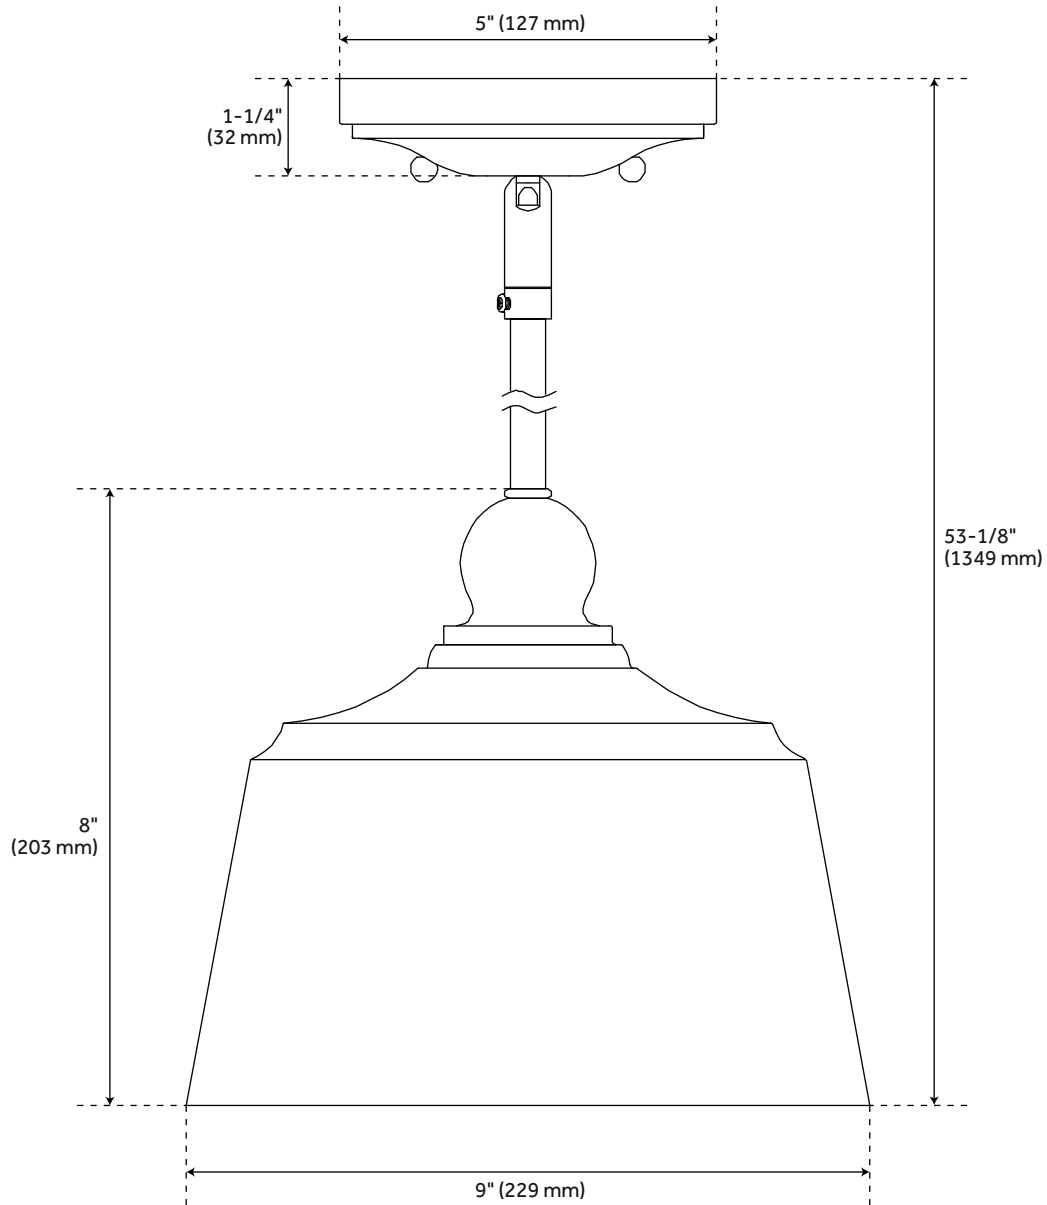

EASTLAND PENDANT - SINGLE LIGHT

SKU: 944695

Code: PHPL5541, PHPL5551

FEATURES

Installation Type: Ceiling Mount
Design: Modern
Material: Steel
Height: 7-1/8"
Mounting Hardware Included: Yes
Shade Finish: Clear
Shade Material: Glass
Number of Bulbs: 1
Base Plate Depth: 1-1/4"
Location Type: Suitable for Dry Locations
Bulbs Included: No
Bulb Type: Medium E-26
Wattage per Bulb: 100
Remote Included: No
Canopy/Backplate Depth: 1-1/4"
Canopy/Backplate Width: 5"
Wire Length: 180
Sloped Ceiling Compatible: Yes
Voltage: 120

UL 1598 / CSA C22.2 No 250.0

REVISED 4/2/2023

EASTLAND PENDANT - SINGLE LIGHT

SKU: 944695

Code: PHPL5541, PHPL5551

ADDITIONAL FEATURES

- Hardwired.
- Includes 15' of wire.
- Sloped ceiling compatible.

REVISED 4/2/2023

EASTLAND 8" SINGLE LIGHT PENDANT LIGHT

SKU: 944695

PHPL5541

All dimensions and specifications are nominal and may vary. Use actual products for accuracy in critical situations.

EASTLAND 9" SINGLE LIGHT PENDANT LIGHT

SKU: 944695

PHPL5551

All dimensions and specifications are nominal and may vary. Use actual products for accuracy in critical situations.