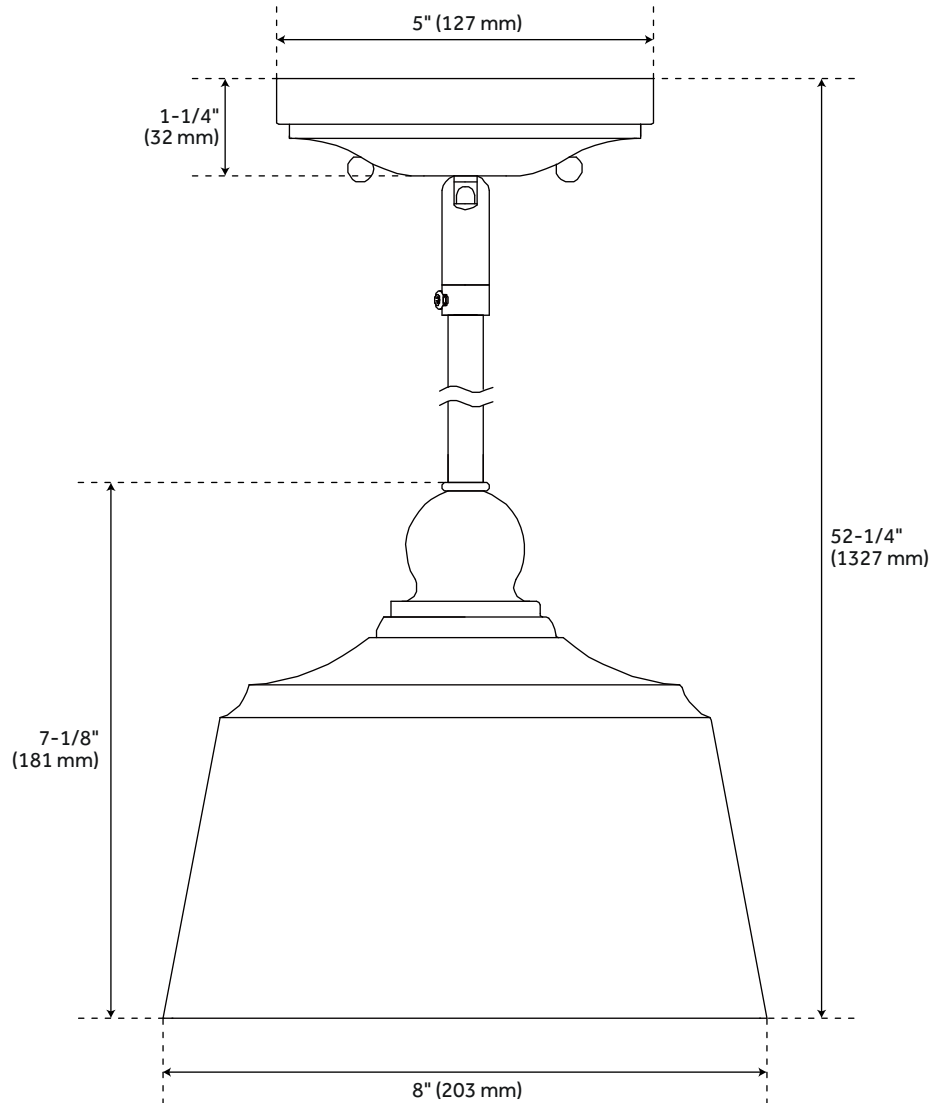

EASTLAND PENDANT - SINGLE LIGHT

SKU: 944695

Code: PHPL5541, PHPL5551

FEATURES

Installation Type: Ceiling Mount
Design: Modern
Material: Steel
Height: 7-1/8"
Mounting Hardware Included: Yes
Shade Finish: Clear
Shade Material: Glass
Number of Bulbs: 1
Base Plate Depth: 1-1/4"
Location Type: Suitable for Dry Locations
Bulbs Included: No
Bulb Type: Medium E-26
Wattage per Bulb: 100
Remote Included: No
Canopy/Backplate Depth: 1-1/4"
Canopy/Backplate Width: 5"
Wire Length: 180
Sloped Ceiling Compatible: Yes
Voltage: 120

UL 1598 / CSA C22.2 No 250.0

REVISED 4/2/2023

EASTLAND PENDANT - SINGLE LIGHT

SKU: 944695

Code: PHPL5541, PHPL5551

ADDITIONAL FEATURES

- Hardwired.
- Includes 15' of wire.
- Sloped ceiling compatible.

REVISED 4/2/2023

EASTLAND 8" SINGLE LIGHT PENDANT LIGHT

SKU: 944695

PHPL5541

All dimensions and specifications are nominal and may vary. Use actual products for accuracy in critical situations.

EASTLAND 9" SINGLE LIGHT PENDANT LIGHT