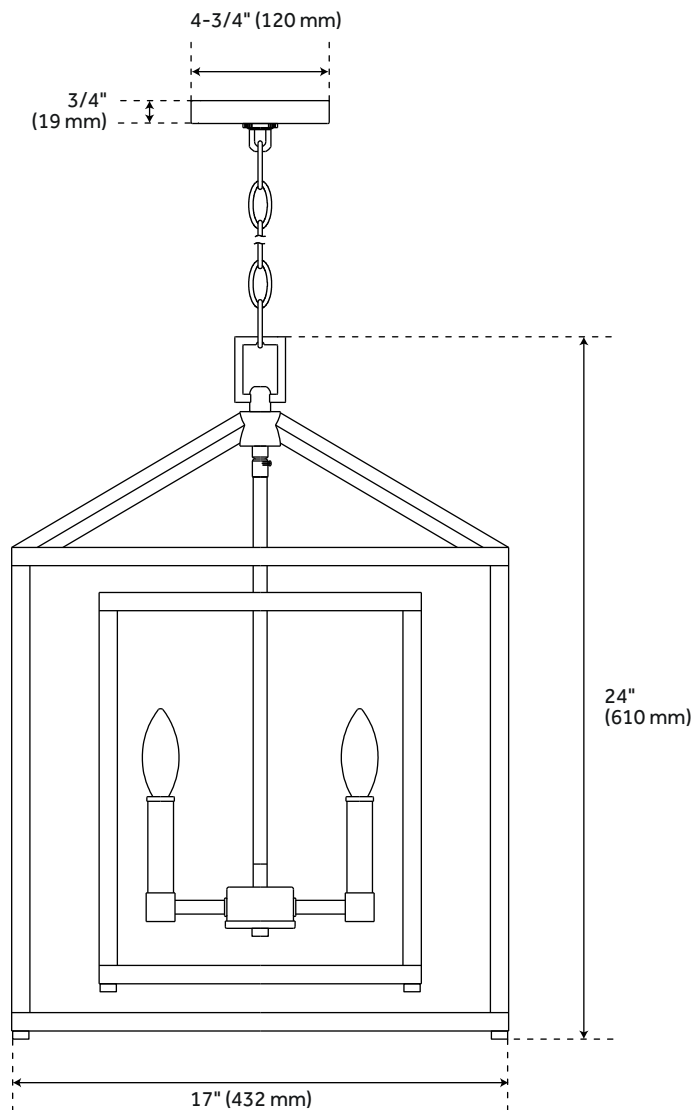

PLAZA 4-LIGHT PENDANT CHANDELIER

SKU: 944697
Code: PHPL5114

FEATURES

Installation Type: Ceiling Mount
Design: Modern
Material: Steel
Width: 17"
Height: 24"
Mounting Hardware Included: Yes
Shade Material: Metal
Number of Bulbs: 4
Base Plate Depth: 1"
Location Type: Suitable for Dry
Locations Bulbs Included: No
Bulb Type: Candelabra E-12
Wattage per Bulb: 60
Downrod/Chain Length: 60"
Remote Included: No
Canopy/Backplate Depth: 1"
Canopy/Backplate Width: 4-3/4"
Wire Length: 180
Voltage: 120

UL 1598 / CSA C22.2 No 250.0

REVISED 4/5/2023

PLAZA 4-LIGHT PENDANT CHANDELIER

SKU: 944697

Code: PHPL5114

ADDITIONAL FEATURES

- Hardwired.
- Metal tubing, no glass.
Maximum hanging height of 84-7/8".
- Includes 15' of wire.
- Sloped ceiling compatible.

REVISED 4/5/2023

PLAZA 4-LIGHT PENDANT CHANDELIER

SKU: 944697

PHPL5114

All dimensions and specifications are nominal and may vary. Use actual products for accuracy in critical situations.