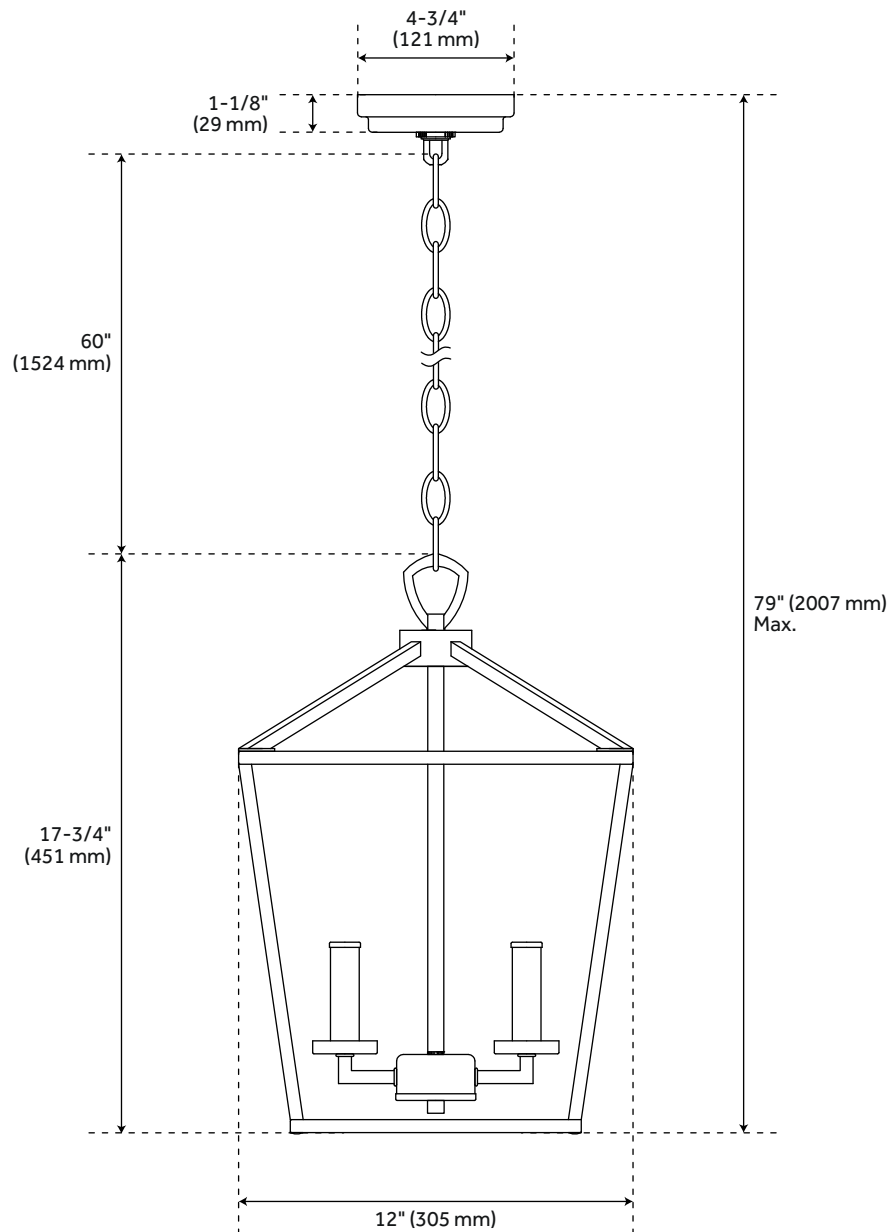

## FEATURES

Installation Type: Ceiling Mount  
Design: Traditional  
Material: Steel  
Width: 12"  
Height: 17-3/4"  
Base Plate Diameter: 4-3/4"  
Mounting Hardware Included: Yes  
Shade Material: Metal  
Number of Bulbs: 3  
Base Plate Depth: 1-1/8"  
Location Type: Suitable for Dry Locations  
Bulbs Included: No  
Bulb Type: Candelabra E-12  
Wattage per Bulb: 60  
Downrod/Chain Length: 60"  
Remote Included: No  
Canopy/Backplate Height: 1-1/8"  
Canopy/Backplate Width: 4-3/4"  
Sloped Ceiling Compatible: No  
Voltage: 120

## ADDITIONAL FEATURES

- Hardwired.
- Maximum hanging height: 79-1/8".

REVISED 3/30/2023

# HILLPOINT 3-LIGHT PENDANT CHANDELIER

SKU: 944700

PHPL6483

All dimensions and specifications are nominal and may vary. Use actual products for accuracy in critical situations.