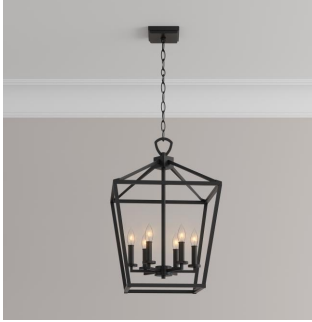

HILLPOINT 6-LIGHT PENDANT CHANDELIER

SKU: 944701
Code: PHPL6486

UL 1598 / CSA C22.2 No 250.0

FEATURES

Installation Type: Ceiling Mount
Design: Traditional
Material: Steel
Width: 17"
Height: 23-1/2"
Base Plate Diameter: 4-3/4"
Mounting Hardware Included: Yes
Shade Material: Metal
Number of Bulbs: 6
Base Plate Depth: 1-1/8"
Location Type: Suitable for Dry Locations
Bulbs Included: No
Bulb Type: Candelabra E-12
Wattage per Bulb: 60
Downrod/Chain Length: 60"
Remote Included: No
Canopy/Backplate Height: 1-1/8"
Canopy/Backplate Width: 4-3/4"
Sloped Ceiling Compatible: No
Voltage: 120

REVISED 3/30/2023

HILLPOINT 6-LIGHT PENDANT CHANDELIER

SKU: 944701

Code: PHPL6486

ADDITIONAL FEATURES

- Hardwired.
- Maximum hanging height: 85-1/4".

REVISED 3/30/2023

HILLPOINT 6-LIGHT PENDANT CHANDELIER