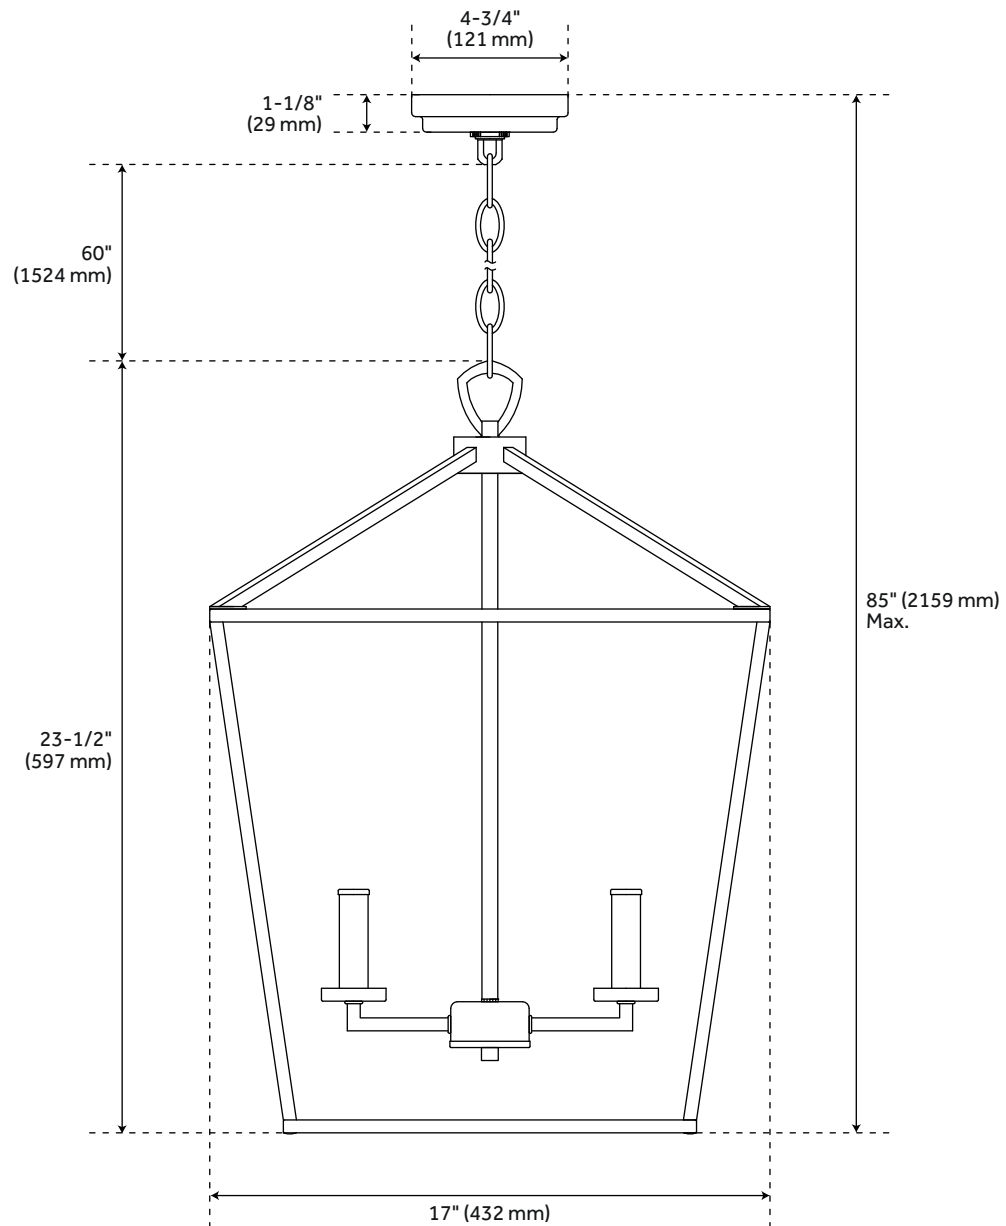

HILLPOINT 6-LIGHT PENDANT CHANDELIER

SKU: 944701
Code: PHPL6486

UL 1598 / CSA C22.2 No 250.0

FEATURES

Installation Type: Ceiling Mount
Design: Traditional
Material: Steel
Width: 17"
Height: 23-1/2"
Base Plate Diameter: 4-3/4"
Mounting Hardware Included: Yes
Shade Material: Metal
Number of Bulbs: 6
Base Plate Depth: 1-1/8"
Location Type: Suitable for Dry Locations
Bulbs Included: No
Bulb Type: Candelabra E-12
Wattage per Bulb: 60
Downrod/Chain Length: 60"
Remote Included: No
Canopy/Backplate Height: 1-1/8"
Canopy/Backplate Width: 4-3/4"
Sloped Ceiling Compatible: No
Voltage: 120

REVISED 3/30/2023

HILLPOINT 6-LIGHT PENDANT CHANDELIER

SKU: 944701

Code: PHPL6486

ADDITIONAL FEATURES

- Hardwired.
- Maximum hanging height: 85-1/4".

REVISED 3/30/2023

HILLPOINT 6-LIGHT PENDANT CHANDELIER

SKU: 944701

PHPL6486

All dimensions and specifications are nominal and may vary. Use actual products for accuracy in critical situations.