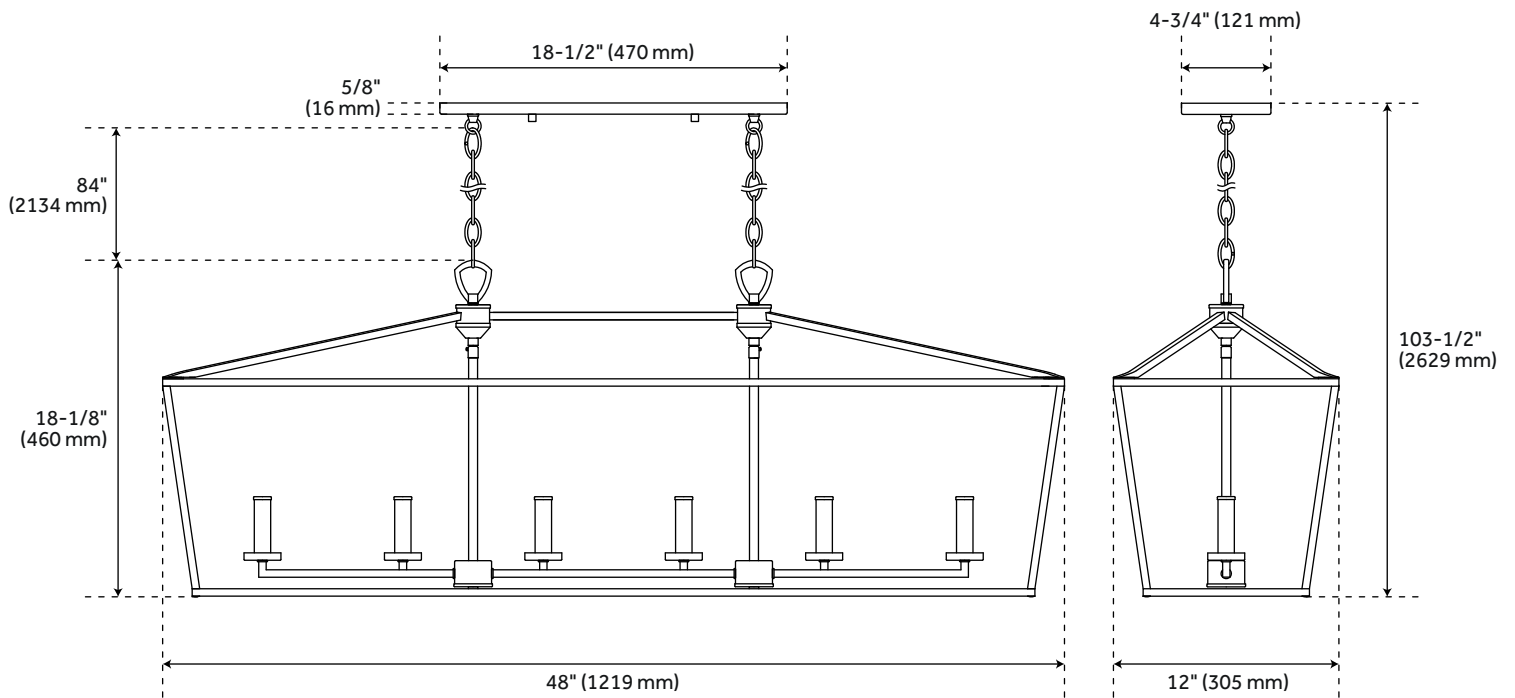

## FEATURES

Installation Type: Ceiling Mount  
Design: Traditional  
Material: Steel  
Length: 48"  
Width: 12"  
Height: 18-1/8"  
Base Plate Length: 18-1/2"  
Mounting Hardware Included: Yes  
Shade Material: Metal  
Number of Bulbs: 6  
Base Plate Width: 4-3/4"  
Base Plate Depth: 5/8"  
Location Type: Suitable for Dry Locations  
Bulbs Included: No  
Bulb Type: Candelabra E-12  
Wattage per Bulb: 60  
Canopy/Backplate Depth: 4-3/4"  
Canopy/Backplate Height: 5/8"  
Canopy/Backplate Width: 18-1/2"  
Sloped Ceiling Compatible: No  
Voltage: 120

## ADDITIONAL FEATURES

- Hardwired.
- Maximum hanging height: 103-1/2".

REVISED 3/30/2023

# HILLPOINT 6-LIGHT LINEAR CHANDELIER

SKU: 944702

PHPL6488

All dimensions and specifications are nominal and may vary. Use actual products for accuracy in critical situations.