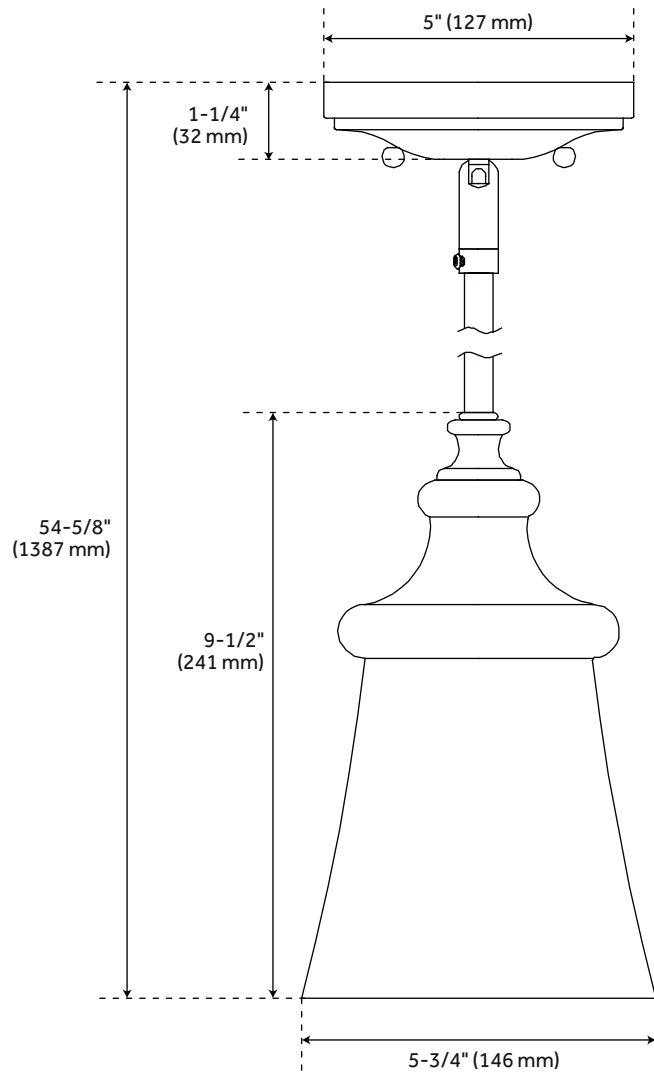

## FEATURES

Installation Type: Ceiling Mount  
Design: Modern  
Material: Steel  
Length: 5-3/4"  
Height: 9-1/2"  
Depth: 9-1/2"  
Base Plate Length: 5"  
Base Plate Height: 1-1/4"  
Base Plate Diameter: 5"  
Mounting Hardware Included: Yes  
Shade Material: Glass  
Number of Bulbs: 1  
Base Plate Width: 5"  
Base Plate Depth: 1-1/4"  
Location Type: Suitable for Dry Locations  
Bulbs Included: No  
Bulb Type: Medium E-26  
Wattage per Bulb: 100  
Downrod/Chain Length: (1) 6" and (3) 12"  
Remote Included: No  
Canopy/Backplate Depth: 1-1/4"  
Canopy/Backplate Height: 1-1/4"  
Canopy/Backplate Width: 5"  
Extension: 9-1/2"  
Wire Length: 180  
Sloped Ceiling Compatible: Yes  
Voltage: 120

## ADDITIONAL FEATURES

- Brushed Nickel has clear glass.
- Umber Bronze has seeded glass.
- Hardwired.
- Includes 15' of wire.
- Can be mounted on a sloped ceiling at up to a 90 degree angle.

REVISED 3/30/2023

# MILFORD SINGLE LIGHT PENDANT LIGHT

SKU: 944706

PHPL5481

All dimensions and specifications are nominal and may vary. Use actual products for accuracy in critical situations.