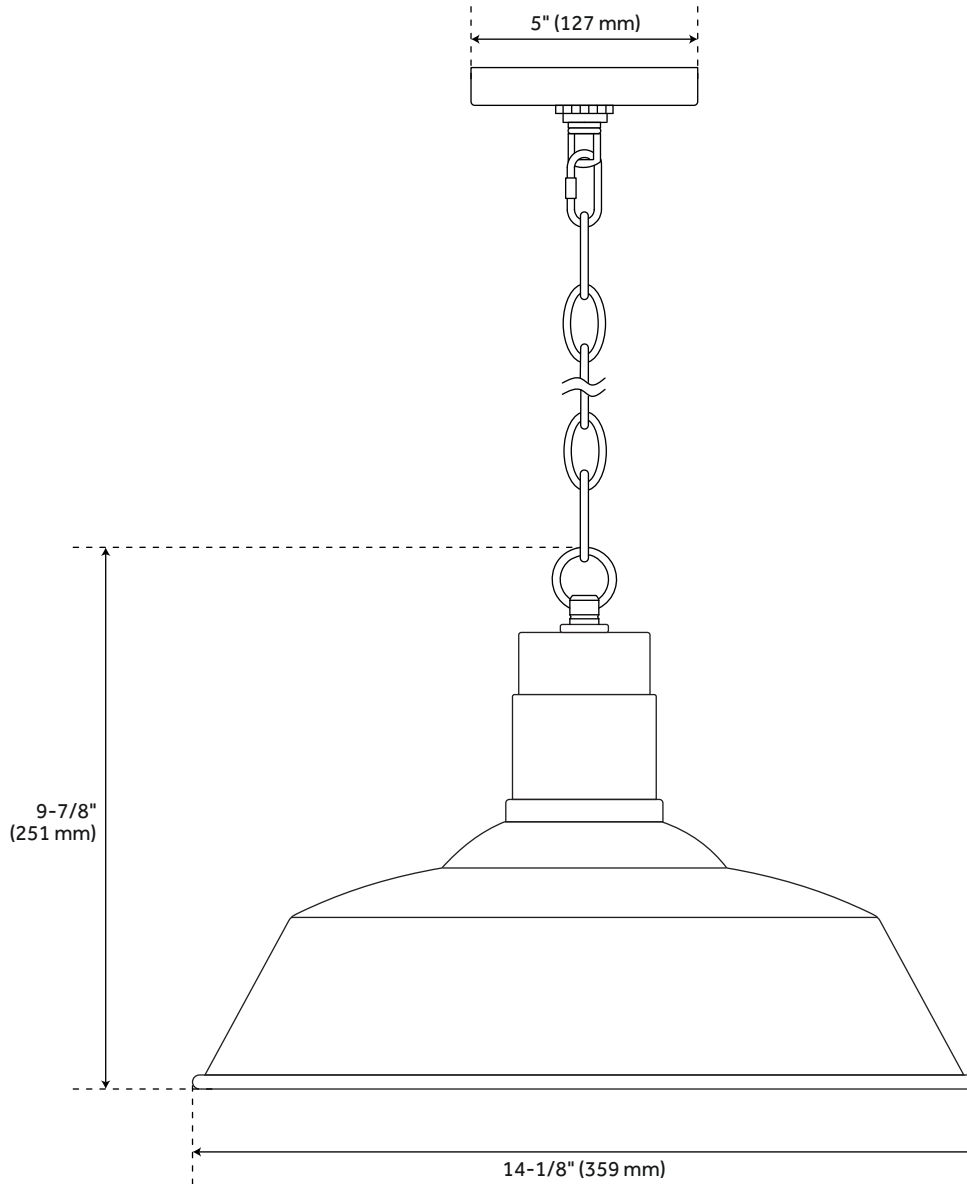

WETHERBURN OUTDOOR PENDANT - SINGLE LIGHT

SKU: 944715
SHEL5502

All dimensions and specifications are nominal and may vary. Use actual products for accuracy in critical situations.