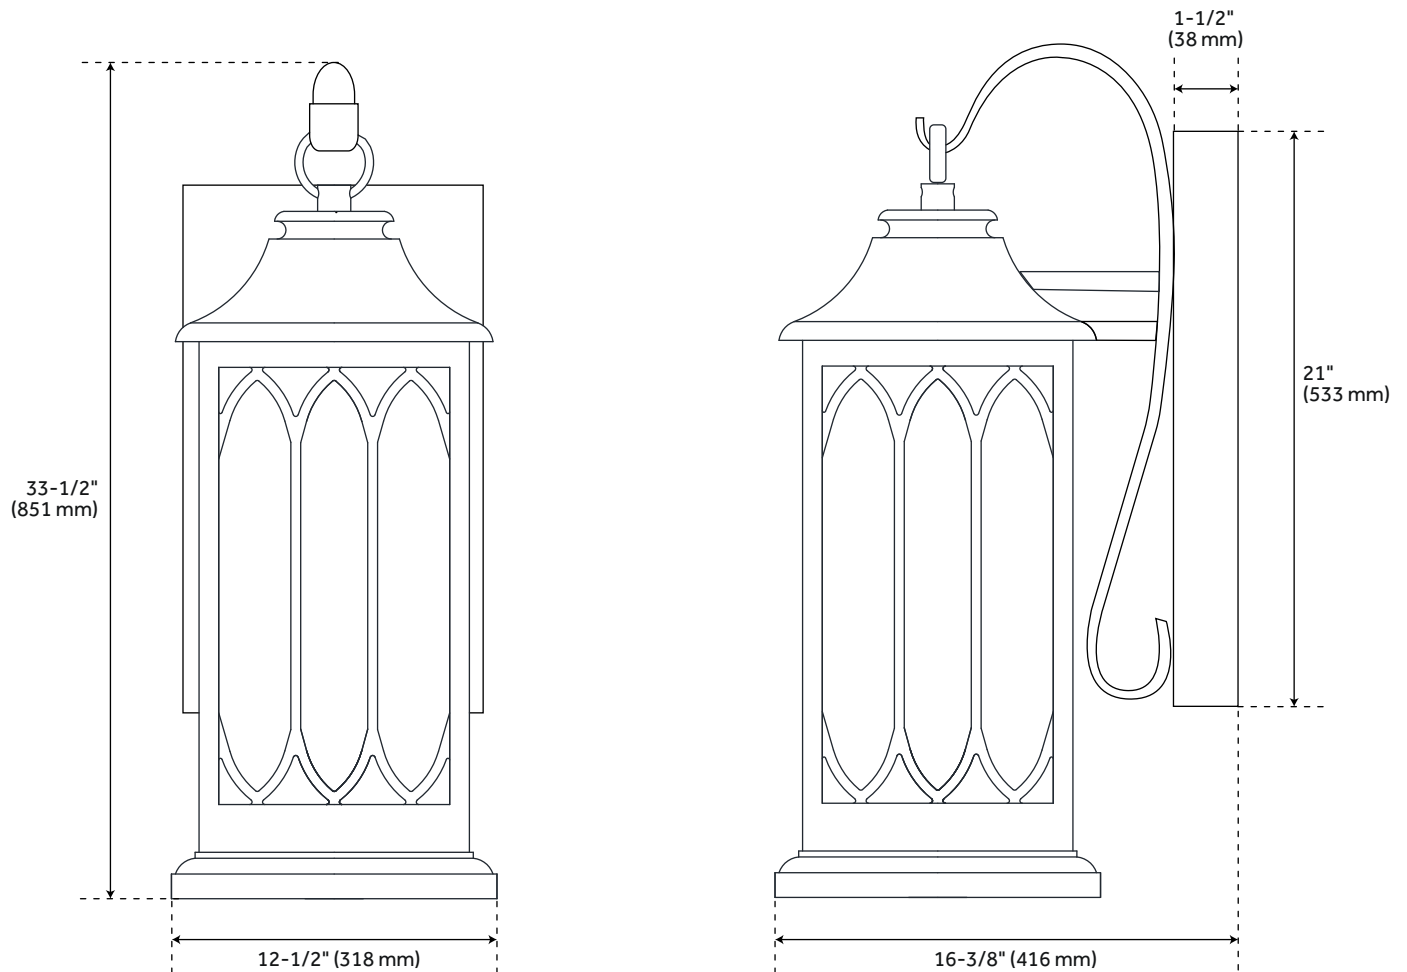

STONEHOUSE 3-LIGHT OUTDOOR ENTRANCE WALL SCONCE - SMOOTH BRONZE

SKU: 944723

Code: PHEL4802, PHEL4803

FEATURES

Installation Type: Wall Mount
Design: Traditional
Product Finish: Smooth Bronze
Material: Aluminum
Base Plate Height: 17-5/8"
Mounting Hardware Included: Yes
Shade Finish: Clear
Shade Material: Glass
Number of Bulbs: 3
Base Plate Width: 7"
Base Plate Depth: 1-1/4"
Location Type: Suitable for Wet Locations
Bulbs Included: No
Bulb Type: Candelabra E-12
Wattage per Bulb: 60
Sloped Ceiling Compatible: No
Voltage: 110

UL 1598 / CSA C22.2 No 250.0

REVISED 3/30/2023

STONEHOUSE 3-LIGHT OUTDOOR ENTRANCE WALL SCONCE - SMOOTH BRONZE

SKU: 944723

Code: PHEL4802, PHEL4803

ADDITIONAL FEATURES

- Hardwired.
- 28" Overall measurements: 17-5/8" W x 13-3/4" D x 28-1/8" H.
- 33" Overall measurements: 21" W x 16-3/8" D x 33-1/2" H.

REVISED 3/30/2023

STONEHOUSE 28" 3-LIGHT OUTDOOR ENTRANCE WALL SCONCE

SKU: 944723

PHEL4802

All dimensions and specifications are nominal and may vary. Use actual products for accuracy in critical situations.

STONEHOUSE 33" 3-LIGHT OUTDOOR ENTRANCE WALL SCONCE

SKU: 944723

PHEL4803

All dimensions and specifications are nominal and may vary. Use actual products for accuracy in critical situations.