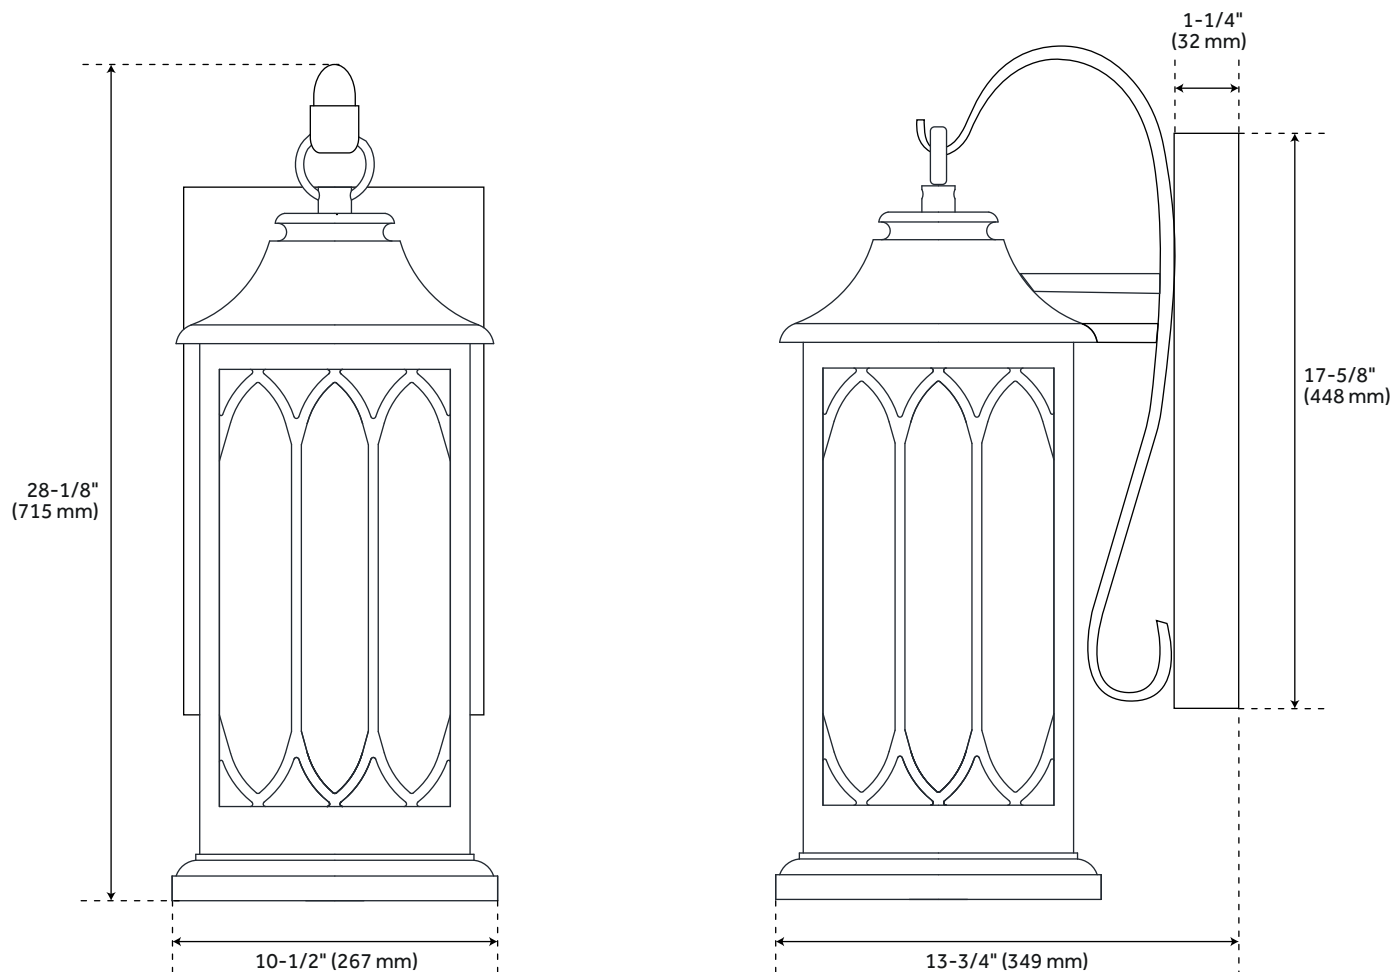

STONEHOUSE 3-LIGHT OUTDOOR ENTRANCE WALL SCONCE - SMOOTH BRONZE

SKU: 944723

Code: PHEL4802, PHEL4803

FEATURES

Installation Type: Wall Mount
Design: Traditional
Product Finish: Smooth Bronze
Material: Aluminum
Base Plate Height: 17-5/8"
Mounting Hardware Included: Yes
Shade Finish: Clear
Shade Material: Glass
Number of Bulbs: 3
Base Plate Width: 7"
Base Plate Depth: 1-1/4"
Location Type: Suitable for Wet Locations
Bulbs Included: No
Bulb Type: Candelabra E-12
Wattage per Bulb: 60
Sloped Ceiling Compatible: No
Voltage: 110

UL 1598 / CSA C22.2 No 250.0

REVISED 3/30/2023

STONEHOUSE 3-LIGHT OUTDOOR ENTRANCE WALL SCONCE - SMOOTH BRONZE

SKU: 944723

Code: PHEL4802, PHEL4803

ADDITIONAL FEATURES

- Hardwired.
- 28" Overall measurements: 17-5/8" W x 13-3/4" D x 28-1/8" H.
- 33" Overall measurements: 21" W x 16-3/8" D x 33-1/2" H.

REVISED 3/30/2023

STONEHOUSE 28" 3-LIGHT OUTDOOR ENTRANCE WALL SCONCE

SKU: 944723

PHEL4802

All dimensions and specifications are nominal and may vary. Use actual products for accuracy in critical situations.

STONEHOUSE 33" 3-LIGHT OUTDOOR ENTRANCE WALL SCONCE

SKU: 944723

PHEL4803

All dimensions and specifications are nominal and may vary. Use actual products for accuracy in critical situations.