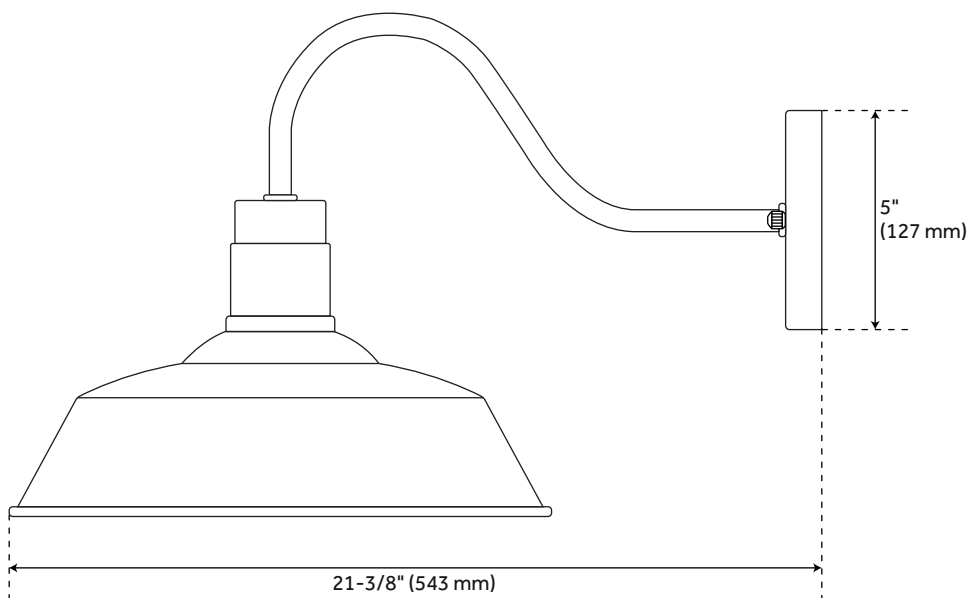

## FEATURES

Installation Type: Wall Mount  
Design: Traditional  
Material: Aluminum  
Mounting Hardware Included: Yes  
Shade Finish: Aluminum  
Number of Bulbs: 1  
Location Type: Suitable for Wet Locations  
Bulbs Included: No  
Bulb Type: Medium E-26  
Wattage per Bulb: 100  
Remote Included: No  
Canopy/Backplate Depth: 1"  
Canopy/Backplate Height: 5"  
Canopy/Backplate Width: 5"  
Wire Length: 6  
Voltage: 120V  
Sloped Ceiling Compatible: No  
Voltage: 110

## ADDITIONAL FEATURES

- Hardwired.
- 9" Overall measurements: 10-1/4" W x 15-1/2" D x 9-1/4" H.
- 13" Overall measurements: 14-1/8" W x 21-3/8" D x 13-1/4" H.
- Use 3000k or warmer lamps to meet International Dark-Sky Association friendly criteria.

# 9" WETHERBURN OUTDOOR ENTRANCE WALL SCONCE - SINGLE LIGHT

SKU: 944726  
SHEL5500

All dimensions and specifications are nominal and may vary. Use actual products for accuracy in critical situations.

# 13" WETHERBURN OUTDOOR ENTRANCE WALL SCONCE - SINGLE LIGHT

SKU: 944726

SHEL5501

All dimensions and specifications are nominal and may vary. Use actual products for accuracy in critical situations.