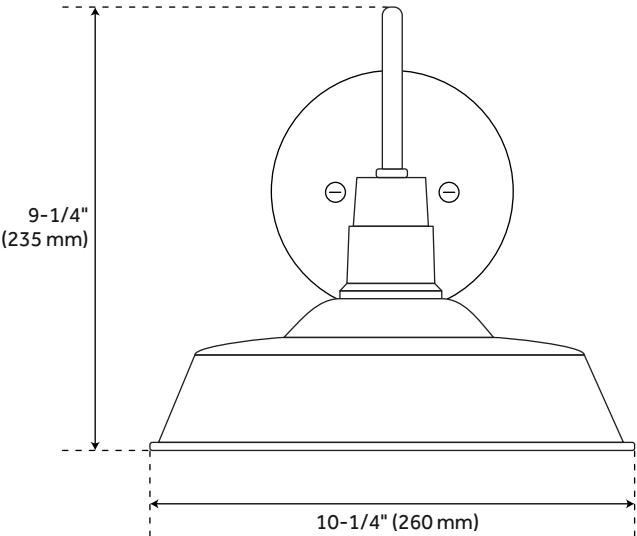

9" WETHERBURN OUTDOOR ENTRANCE WALL SCONCE - SINGLE LIGHT

SKU: 944726
SHEL5500

All dimensions and specifications are nominal and may vary. Use actual products for accuracy in critical situations.