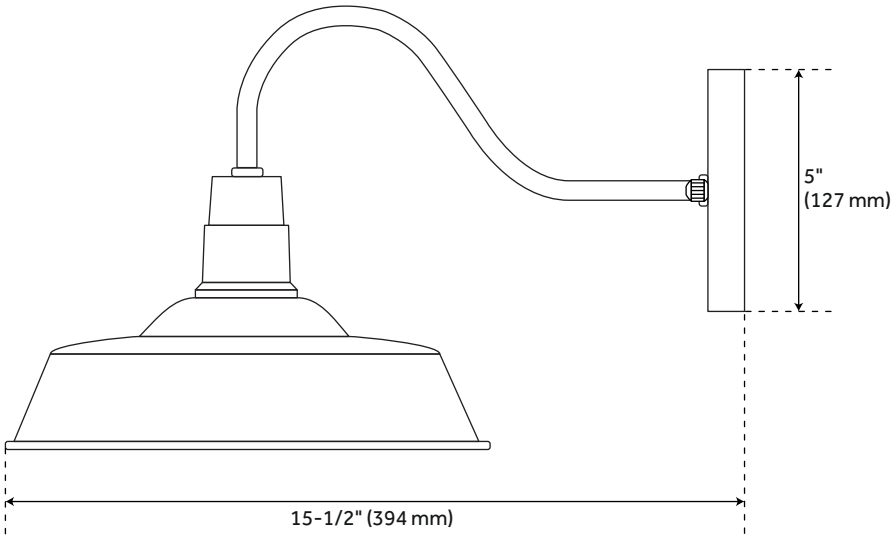

9" WETHERBURN OUTDOOR ENTRANCE WALL SCONCE - SINGLE LIGHT

SKU: 944726
SHEL5500

All dimensions and specifications are nominal and may vary. Use actual products for accuracy in critical situations.