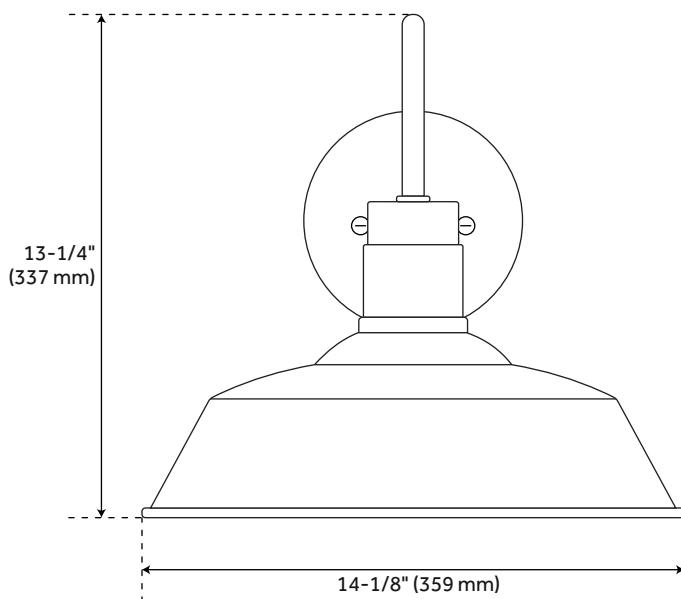

## FEATURES

Installation Type: Wall Mount  
Design: Traditional  
Material: Aluminum  
Mounting Hardware Included: Yes  
Shade Finish: Aluminum  
Number of Bulbs: 1  
Location Type: Suitable for Wet Locations  
Bulbs Included: No  
Bulb Type: Medium E-26  
Wattage per Bulb: 100  
Remote Included: No  
Canopy/Backplate Depth: 1"  
Canopy/Backplate Height: 5"  
Canopy/Backplate Width: 5"  
Wire Length: 6  
Voltage: 120V  
Sloped Ceiling Compatible: No  
Voltage: 110

## ADDITIONAL FEATURES

- Hardwired.
- 9" Overall measurements: 10-1/4" W x 15-1/2" D x 9-1/4" H.
- 13" Overall measurements: 14-1/8" W x 21-3/8" D x 13-1/4" H.
- Use 3000k or warmer lamps to meet International Dark-Sky Association friendly criteria.

# 9" WETHERBURN OUTDOOR ENTRANCE WALL SCONCE - SINGLE LIGHT

SKU: 944726  
SHEL5500

All dimensions and specifications are nominal and may vary. Use actual products for accuracy in critical situations.

# 13" WETHERBURN OUTDOOR ENTRANCE WALL SCONCE - SINGLE LIGHT

SKU: 944726

SHEL5501

All dimensions and specifications are nominal and may vary. Use actual products for accuracy in critical situations.