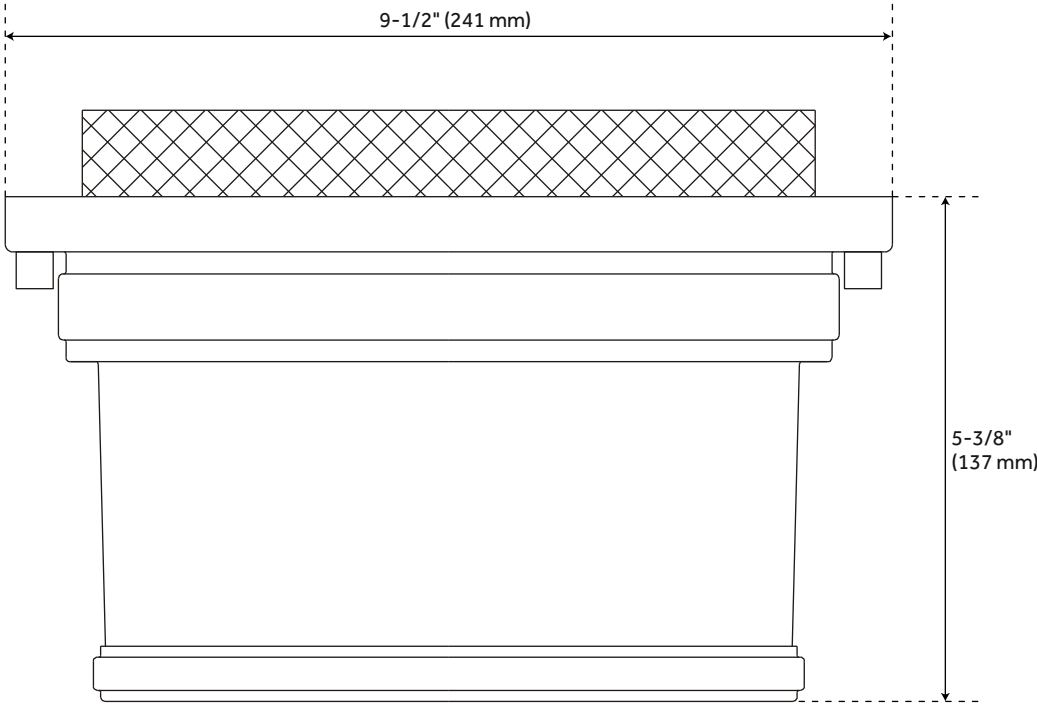

9" SUMMERLAKE FLUSH-MOUNT CEILING LIGHT - SINGLE LIGHT - OPAL SHADE

SKU: 944727

Code: SHFL4031, PHFL4031

FEATURES

Installation Type: Ceiling Mount
Design: Industrial
Material: Steel/Glass
Width: 9-1/2"
Height: 5-3/8"
Mounting Hardware Included: Yes
Shade Finish: Opal White
Shade Material: Glass
Number of Bulbs: 1
Location Type: Suitable for Damp Locations
Bulbs Included: No
Bulb Type: Medium E-26
Wattage per Bulb: 100
Remote Included: No

UL 1598 / CSA C22.2 No 250.0

REVISED 3/21/2023

9" SUMMERLAKE FLUSH-MOUNT CEILING LIGHT - SINGLE LIGHT - OPAL SHADE

SKU: 944727

Code: SHFL4031, PHFL4031

ADDITIONAL FEATURES

- Hardwired.

REVISED 3/21/2023

9" SUMMERLAKE FLUSH-MOUNT CEILING LIGHT - SINGLE LIGHT - OPAL SHADE

SKU: 944727
SHFL4031

All dimensions and specifications are nominal and may vary. Use actual products for accuracy in critical situations.