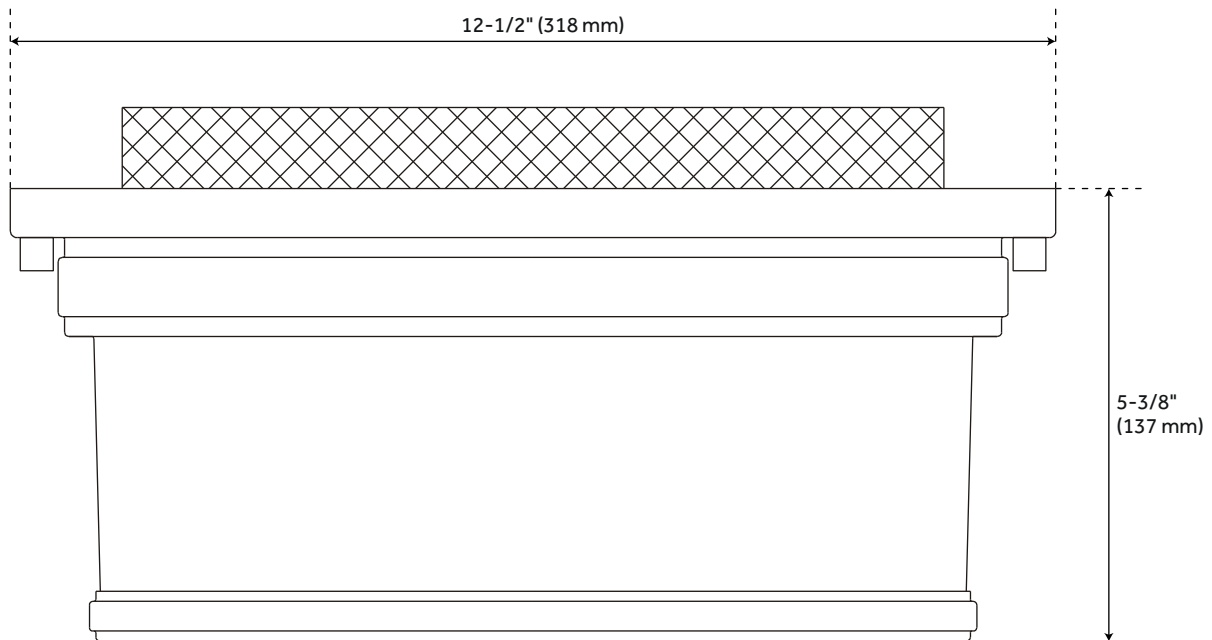

## FEATURES

Installation Type: Ceiling Mount  
Design: Industrial  
Material: Steel/Glass  
Width: 12-1/2"  
Height: 5-3/8"  
Mounting Hardware Included: Yes  
Shade Finish: Opal White  
Shade Material: Glass  
Number of Bulbs: 2  
Location Type: Suitable for Damp Locations  
Bulbs Included: No  
Bulb Type: Medium E-26  
Wattage per Bulb: 75  
Remote Included: No

# 12" SUMMERLAKE 2-LIGHT FLUSH-MOUNT CEILING LIGHT - OPAL SHADE

SKU: 944728

SHFL4032

All dimensions and specifications are nominal and may vary. Use actual products for accuracy in critical situations.