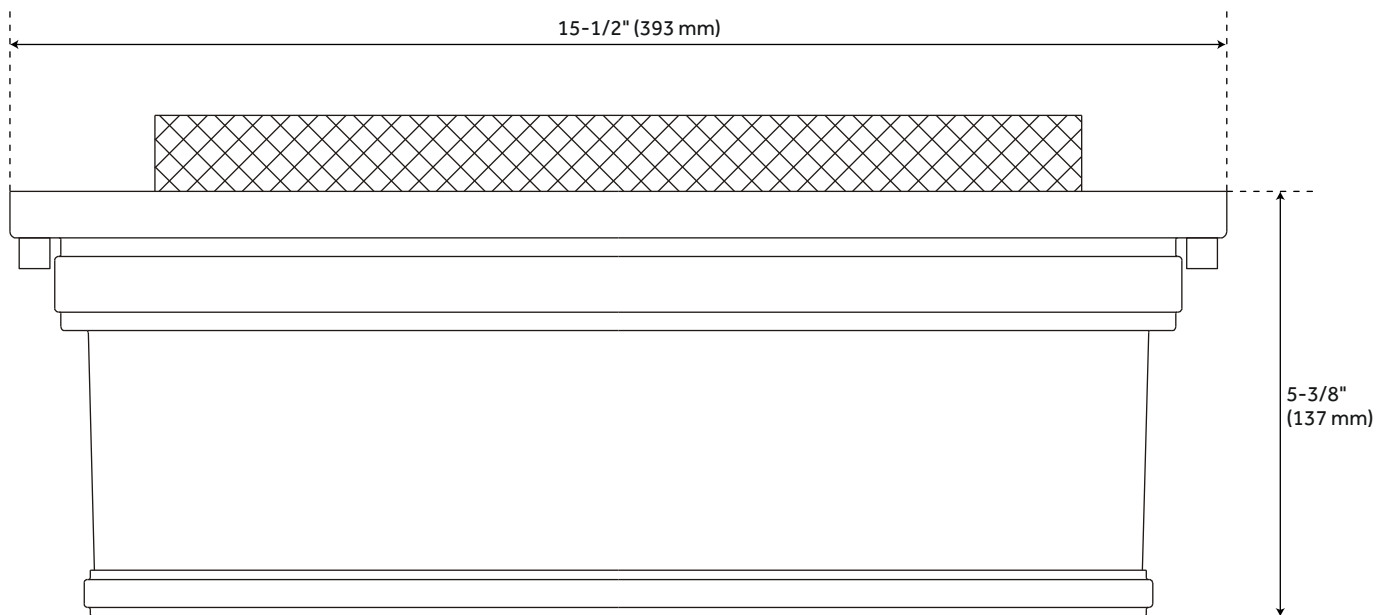

15" SUMMERLAKE 3-LIGHT FLUSH MOUNT CEILING LIGHT - OPAL SHADE

SKU: 944729

Code: SHFL4033, PHFL4033

FEATURES

Installation Type: Ceiling Mount
Design: Industrial
Material: Steel/Glass
Width: 15-1/2"
Height: 5-3/8"
Mounting Hardware Included: Yes
Shade Finish: Opal White
Shade Material: Glass
Number of Bulbs: 3
Location Type: Suitable for Damp Locations
Bulbs Included: No
Bulb Type: Medium E-26
Wattage per Bulb: 75
Remote Included: No

UL 1598 / CSA C22.2 No 250.0

REVISED 3/21/2023

15" SUMMERLAKE 3-LIGHT FLUSH MOUNT CEILING LIGHT - OPAL SHADE

SKU: 944729

Code: SHFL4033, PHFL4033

ADDITIONAL FEATURES

- Hardwired.

REVISED 3/21/2023

15" SUMMERLAKE 3-LIGHT FLUSH-MOUNT CEILING LIGHT - OPAL SHADE

SKU: 944729

SHFL4033

All dimensions and specifications are nominal and may vary. Use actual products for accuracy in critical situations.