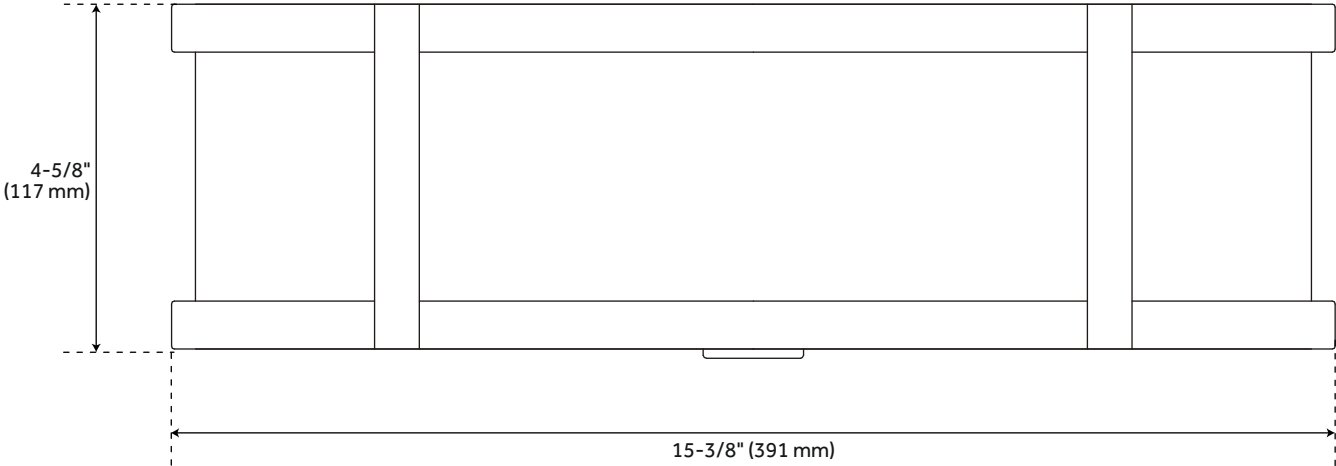

JAVINS 3-LIGHT FLUSH-MOUNT CEILING LIGHT

SKU: 944731

PHFL4133

All dimensions and specifications are nominal and may vary. Use actual products for accuracy in critical situations.