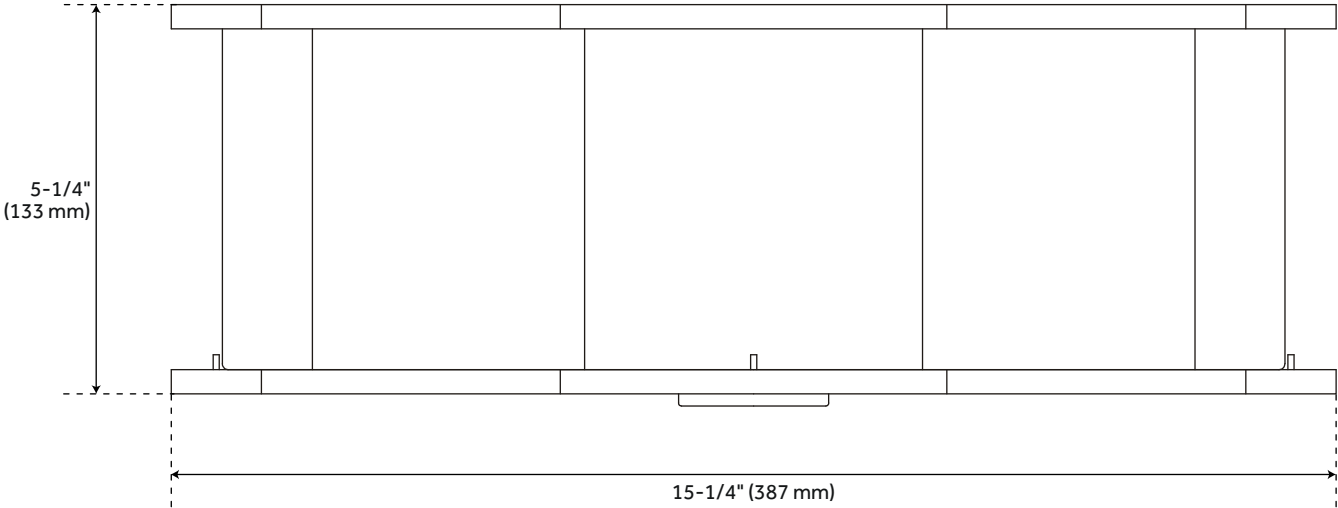

INGRAM 3-LIGHT FLUSH-MOUNT CEILING LIGHT - AGED BRASS

SKU: 944732
PHFL4143

All dimensions and specifications are nominal and may vary. Use actual products for accuracy in critical situations.