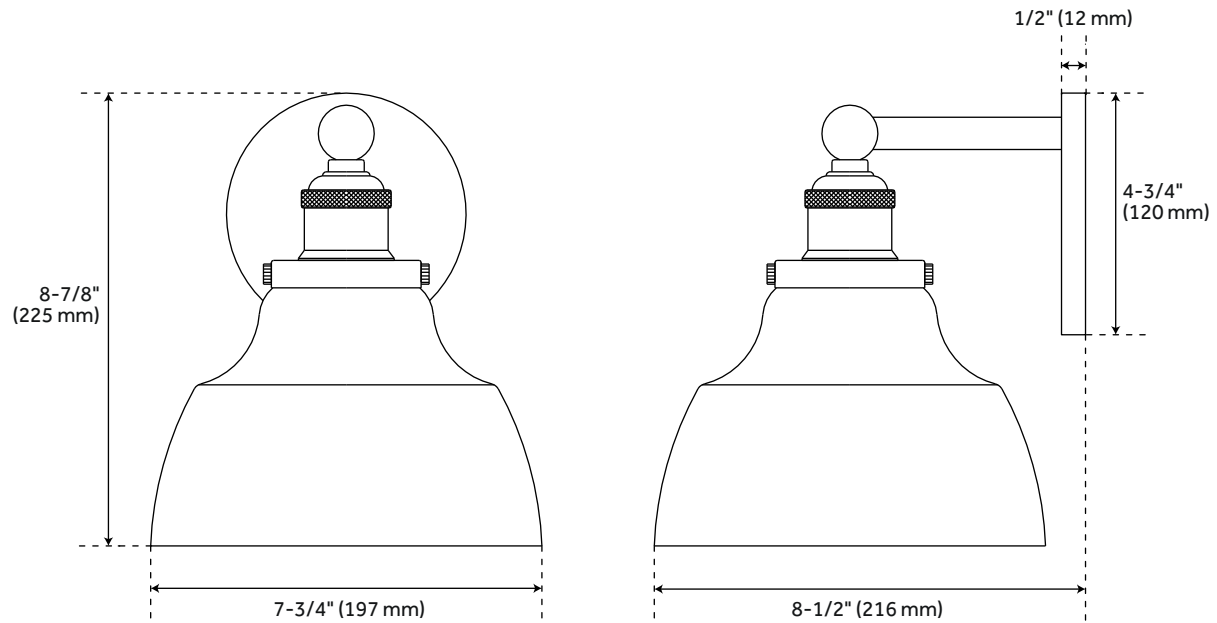

MOORETOWN SINGLE LIGHT VANITY LIGHT

SKU: 944734

PHVL3071

All dimensions and specifications are nominal and may vary. Use actual products for accuracy in critical situations.