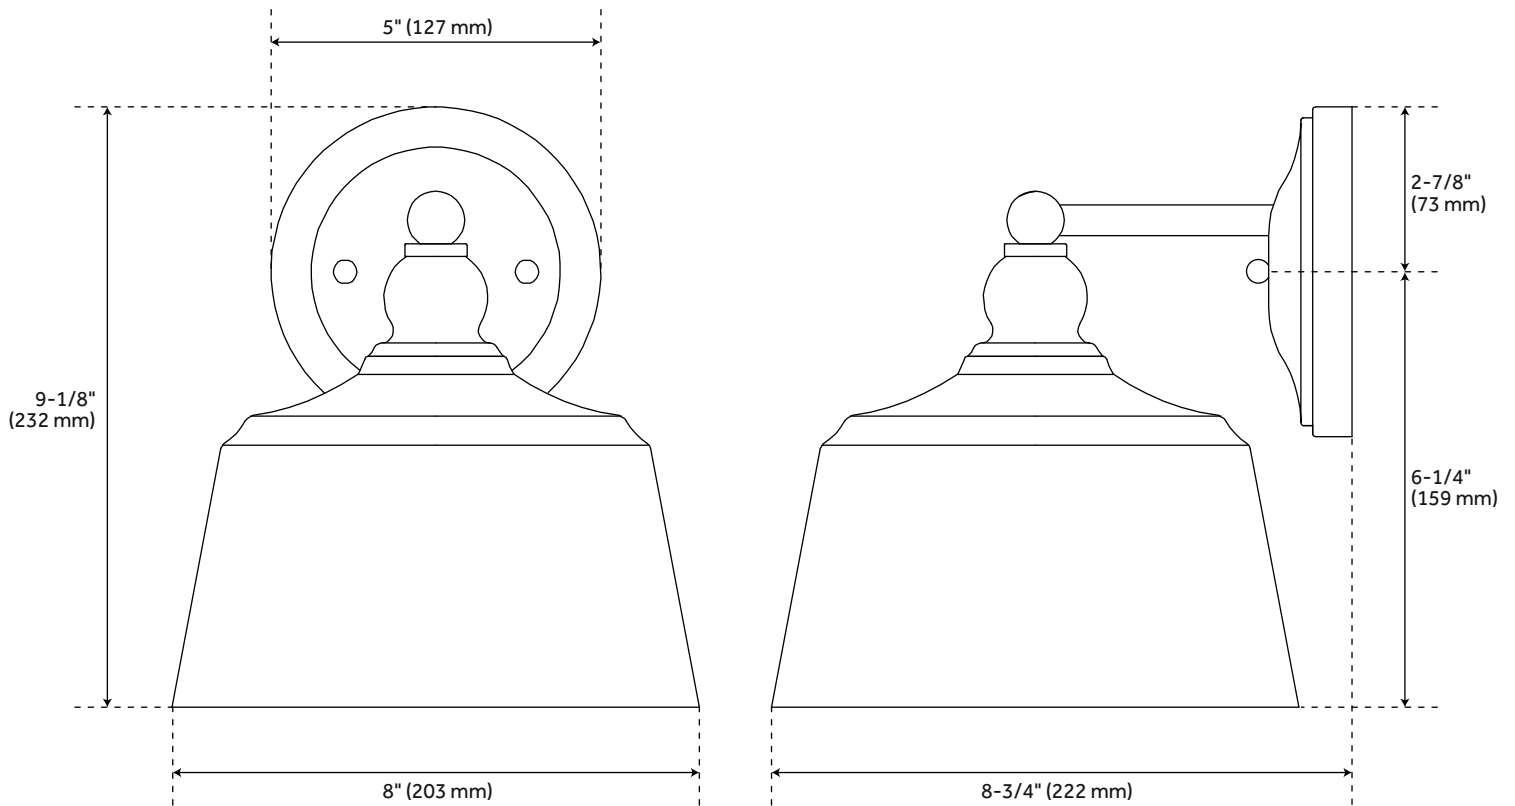

EASTLAND WALL SCONCE - SINGLE LIGHT

SKU: 944742
Code: PHWL3201

FEATURES

Installation Type: Wall Mount
Design: Modern
Material: Steel
Width: 8"
Height: 9-1/8"
Depth: 8-3/4"
Base Plate Diameter: 5"
Mounting Hardware Included: Yes
Shade Finish: Clear
Shade Material: Glass
Number of Bulbs: 1
Base Plate Depth: 1-1/8"
Location Type: Suitable for Damp Locations
Bulbs Included: No
Bulb Type: Medium E-26
Wattage per Bulb: 100
Extension: 8-3/4"
Voltage: 120

UL 1598 / CSA C22.2 No 250.0

REVISED 4/2/2023

EASTLAND WALL SCONCE - SINGLE LIGHT

SKU: 944742

Code: PHWL3201

ADDITIONAL FEATURES

- Hardwired.

REVISED 4/2/2023

EASTLAND SINGLE LIGHT WALL SCONCE

SKU: 944742

PHWL3201

All dimensions and specifications are nominal and may vary. Use actual products for accuracy in critical situations.