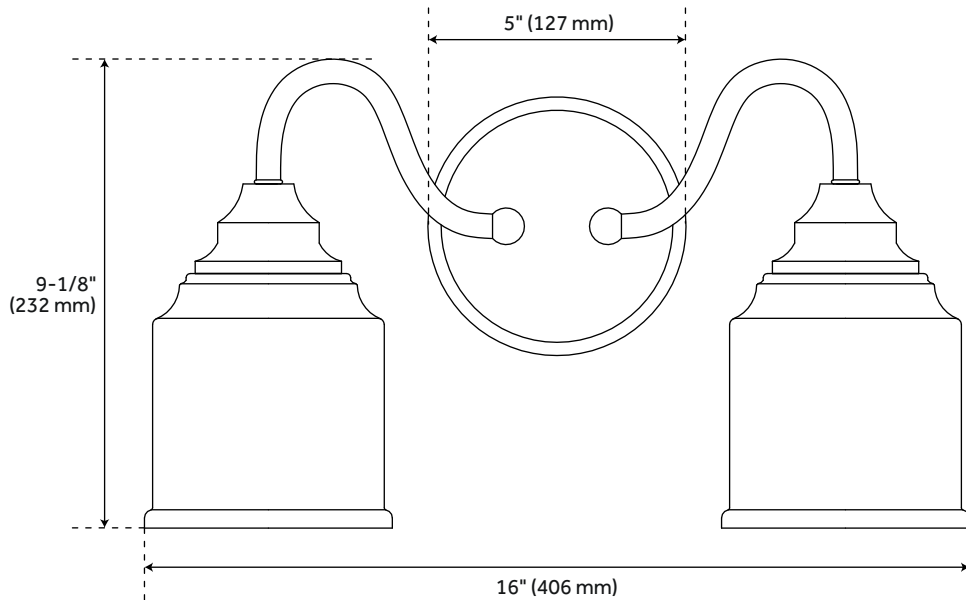

CENTERVILLE 2-LIGHT VANITY LIGHT

SKU: 944745

PHVL3052

All dimensions and specifications are nominal and may vary. Use actual products for accuracy in critical situations.