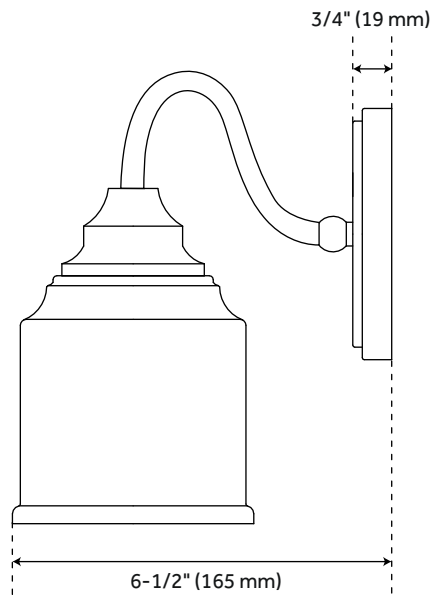

CENTERVILLE 2-LIGHT VANITY LIGHT

SKU: 944745

PHVL3052

All dimensions and specifications are nominal and may vary. Use actual products for accuracy in critical situations.