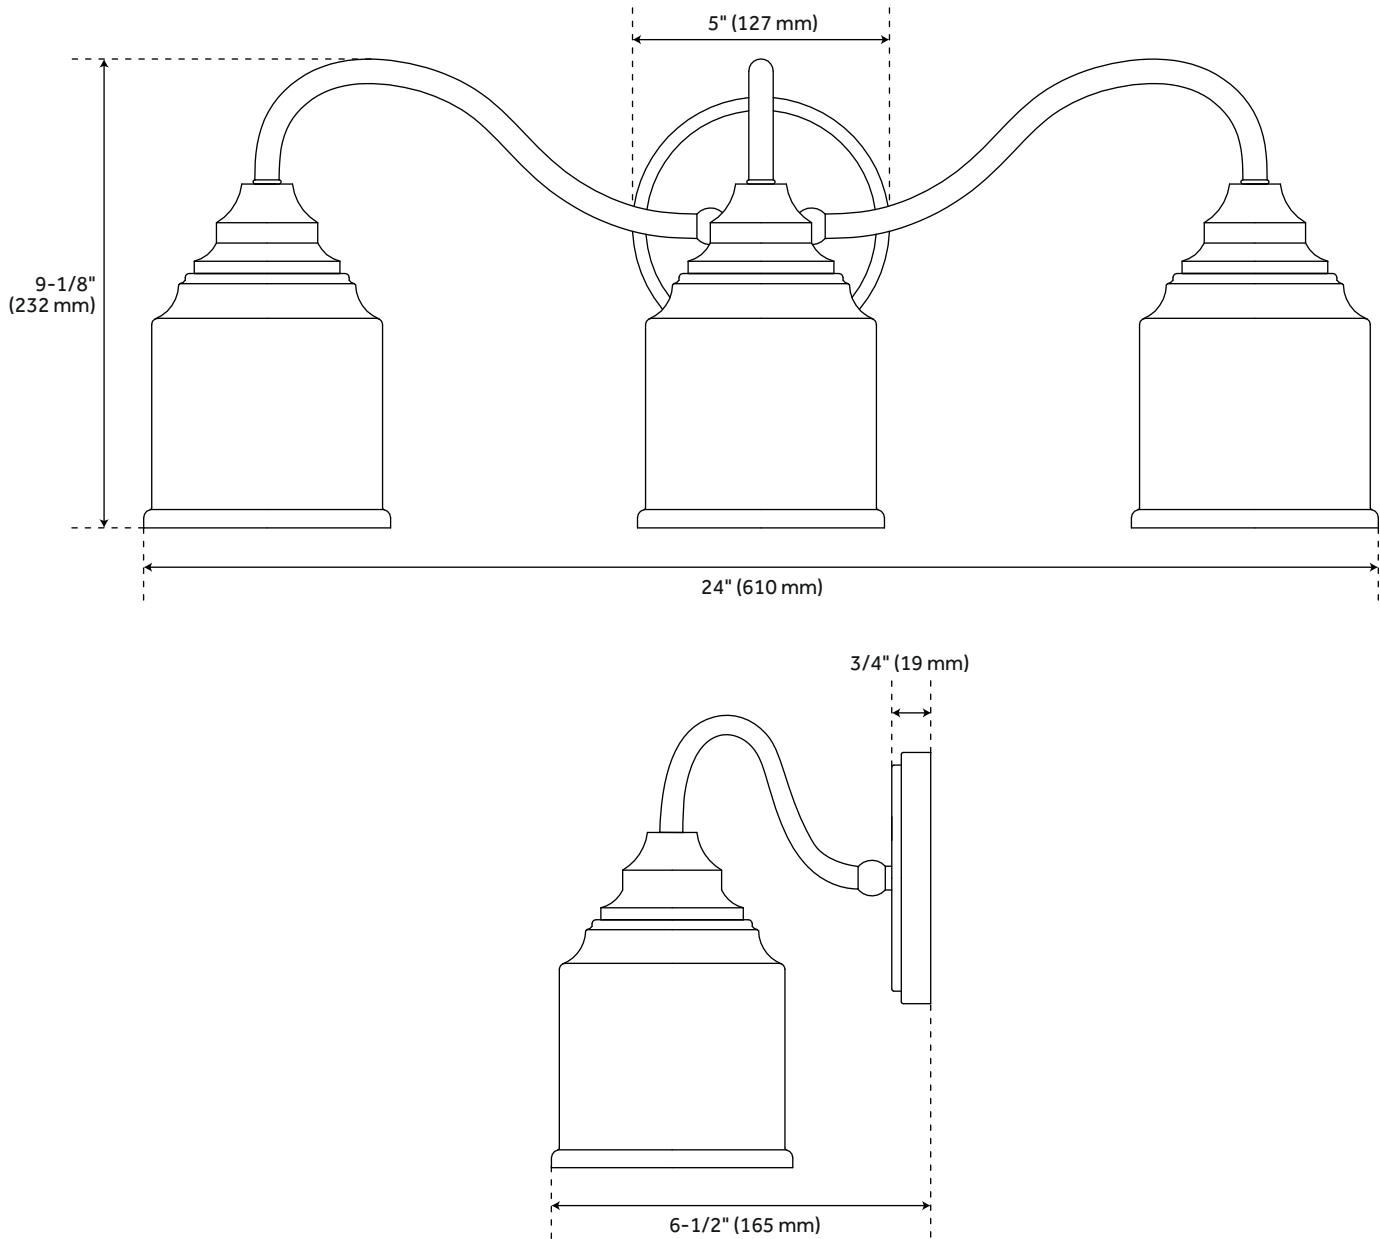

CENTERVILLE 3-LIGHT VANITY LIGHT

SKU: 944751

PHVL3053

All dimensions and specifications are nominal and may vary. Use actual products for accuracy in critical situations.