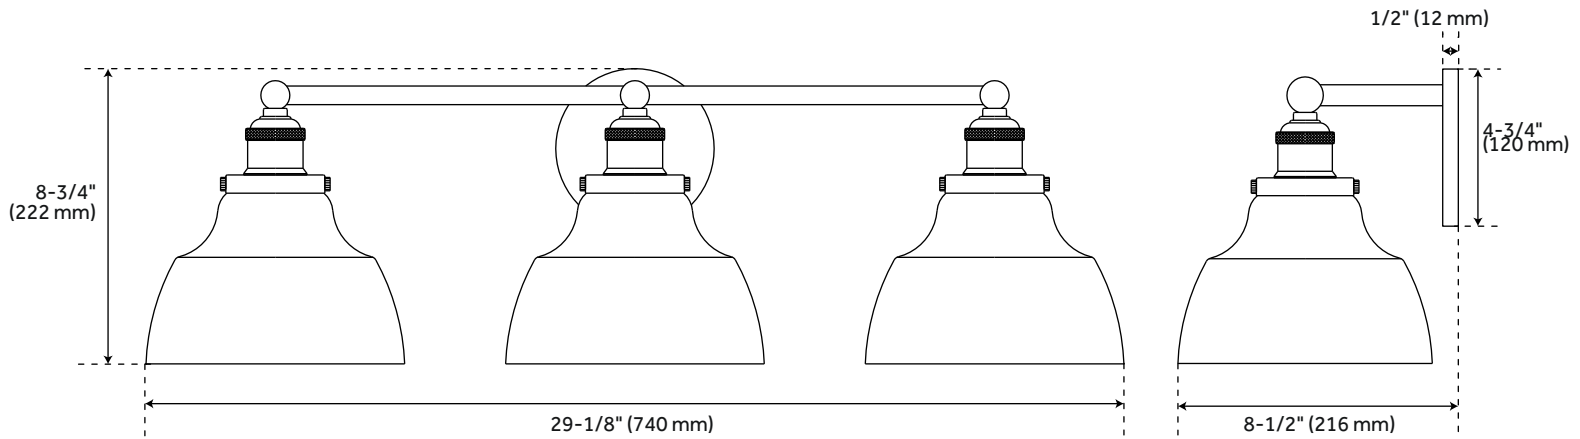

MOORETOWN 3-LIGHT VANITY LIGHT

SKU: 944752
Code: PHVL3073

FEATURES

Installation Type: Wall Mount
Design: Industrial
Material: Glass
Width: 29-1/8"
Height: 8-3/4"
Depth: 8-1/2"
Base Plate Diameter: 4-3/4"
Mounting Hardware Included: Yes
Reversible Mounting: Yes
Shade Finish: Clear
Shade Material: Glass
Number of Bulbs: 3
Base Plate Depth: 1/2"
Location Type: Suitable for Damp Locations
Bulbs Included: No
Bulb Type: Medium E-26
Wattage per Bulb: 100
Extension: 8-1/2"
Voltage: 110

SKU: 944752

PHVL3073

All dimensions and specifications are nominal and may vary. Use actual products for accuracy in critical situations.