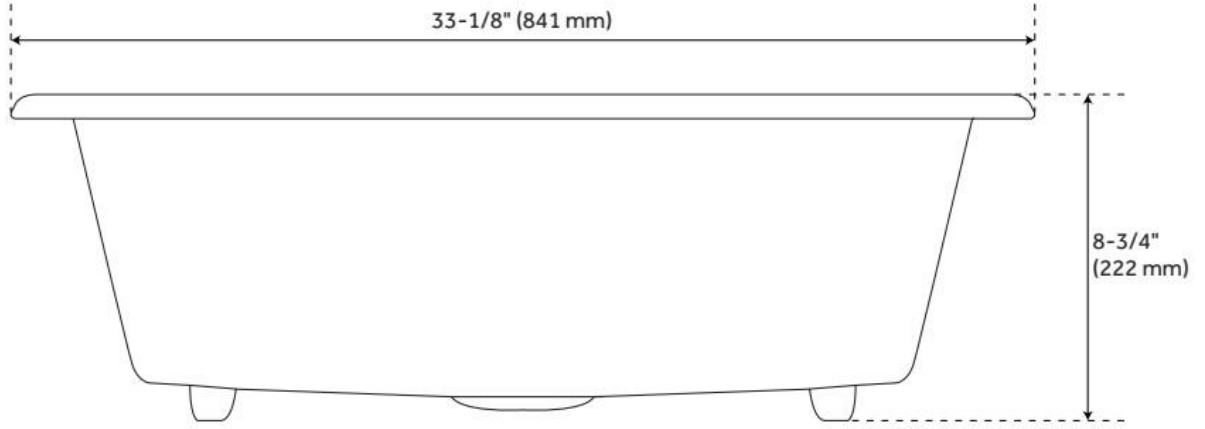

33" PALAZZO CAST IRON DROP-IN KITCHEN SINK - WHITE

SKU: 945905

Code: SH406266, SH406268

REVISED 8/13/2024