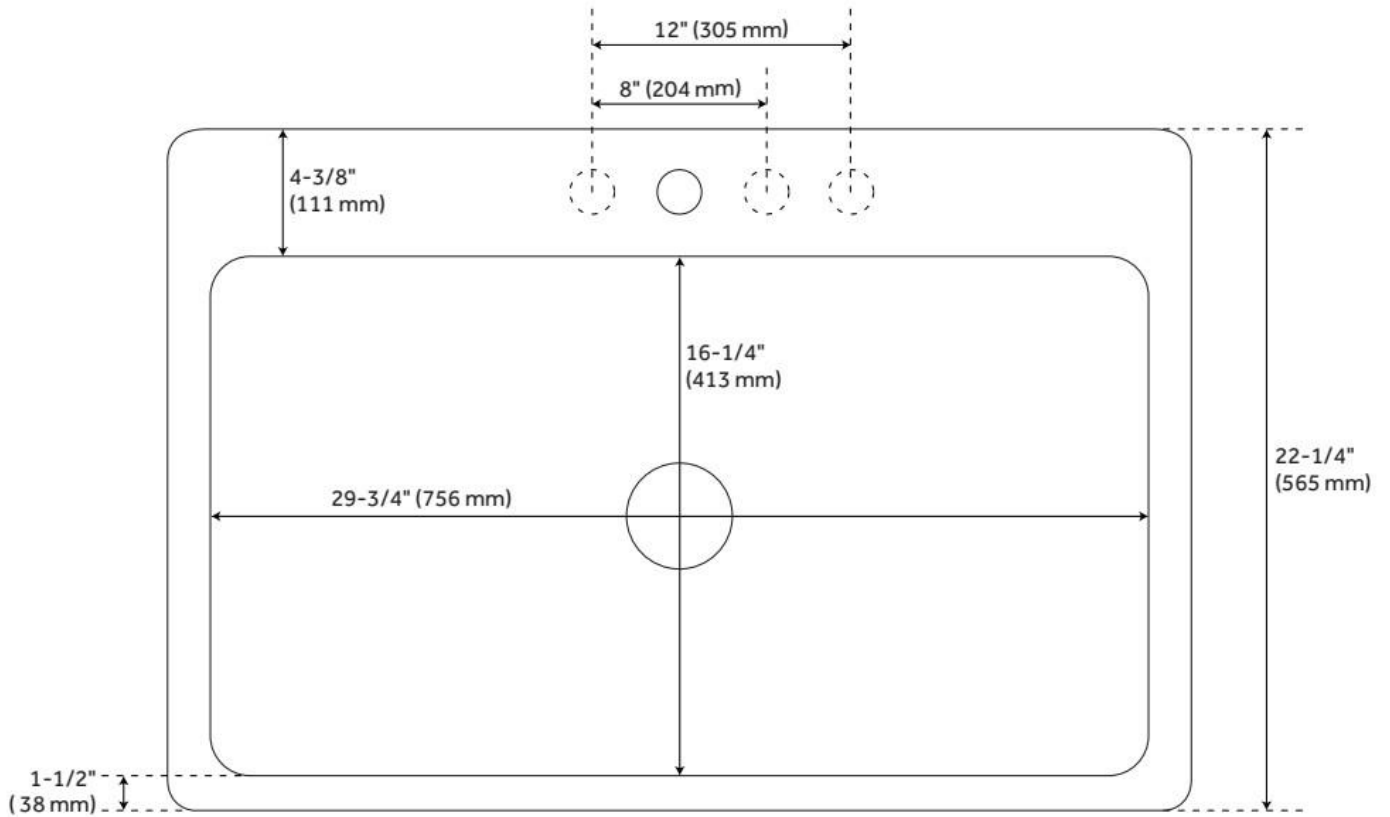

33" PALAZZO CAST IRON DROP-IN KITCHEN SINK - WHITE

SKU: 945905

Code: SH406266, SH406268

REVISED 8/13/2024