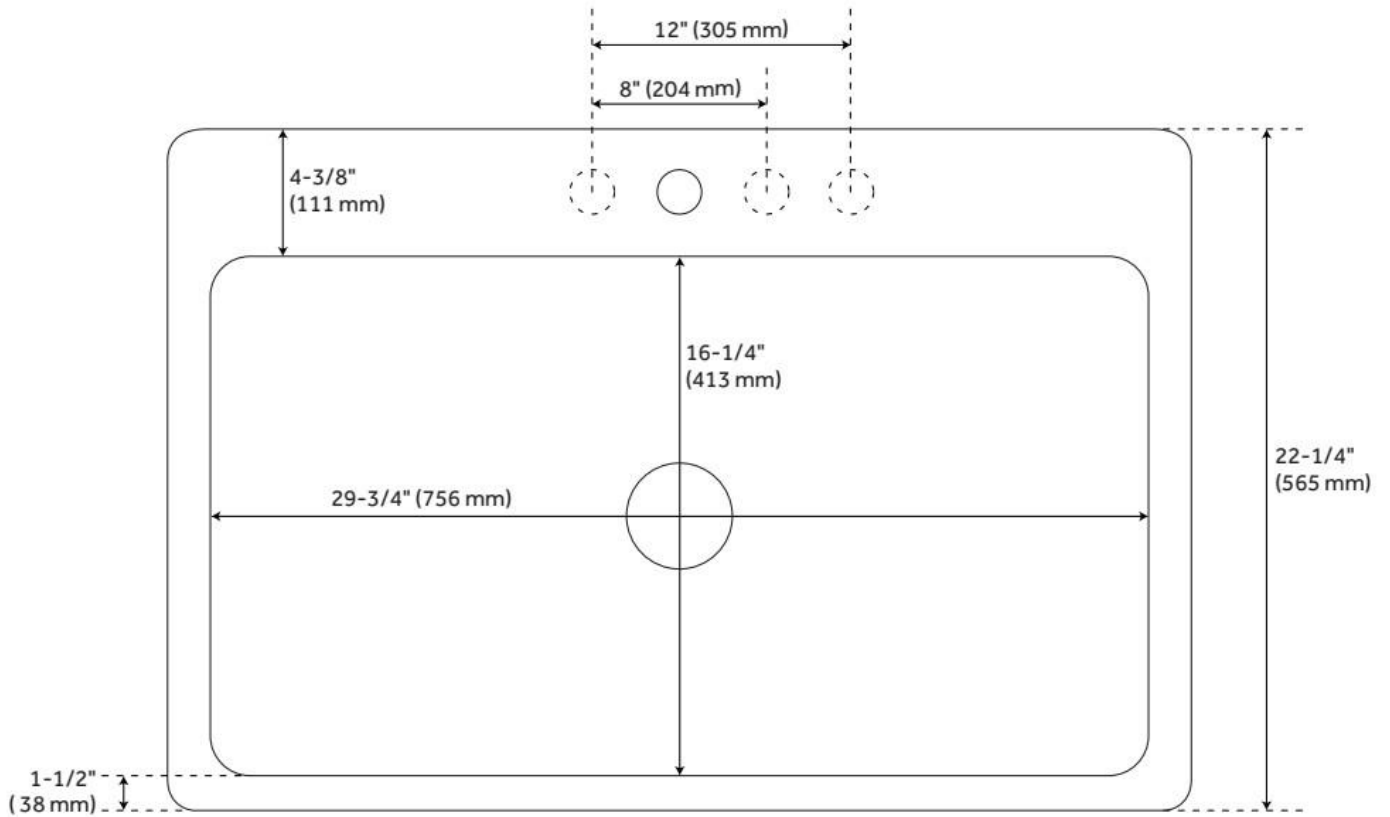

Drain Placement: Center

Fits Drain Hole Size: 3-1/2"

Faucet Centers: Single-Hole

Overflow Hole: No

Mounting Hardware Included: No

Optional Accessory: Strainer: SH402277, SH402283, SH402288, SH406049, SH402262, SH402266

ASME A112.19.1/CSA B45.2, LISTED ID: 515899, 515897

REVISED 7/12/2024

33" PALAZZO CAST IRON DROP-IN KITCHEN SINK - WHITE

SKU: 945905

Code: SH406266, SH406268

REVISED 7/12/2024