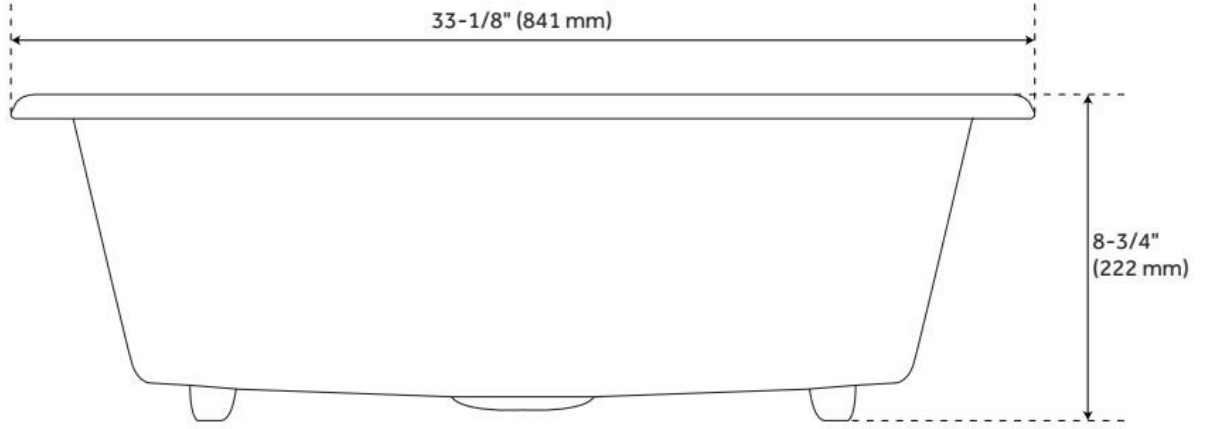

Drain Placement: Center

Fits Drain Hole Size: 3-1/2"

Faucet Centers: Single-Hole

Overflow Hole: No

Mounting Hardware Included: No

Optional Accessory: Strainer: SH402277, SH402283, SH402288, SH406049, SH402262, SH402266

ASME A112.19.1/CSA B45.2, LISTED ID: 515899, 515897

REVISED 7/12/2024

33" PALAZZO CAST IRON DROP-IN KITCHEN SINK - WHITE

SKU: 945905

Code: SH406266, SH406268

REVISED 7/12/2024