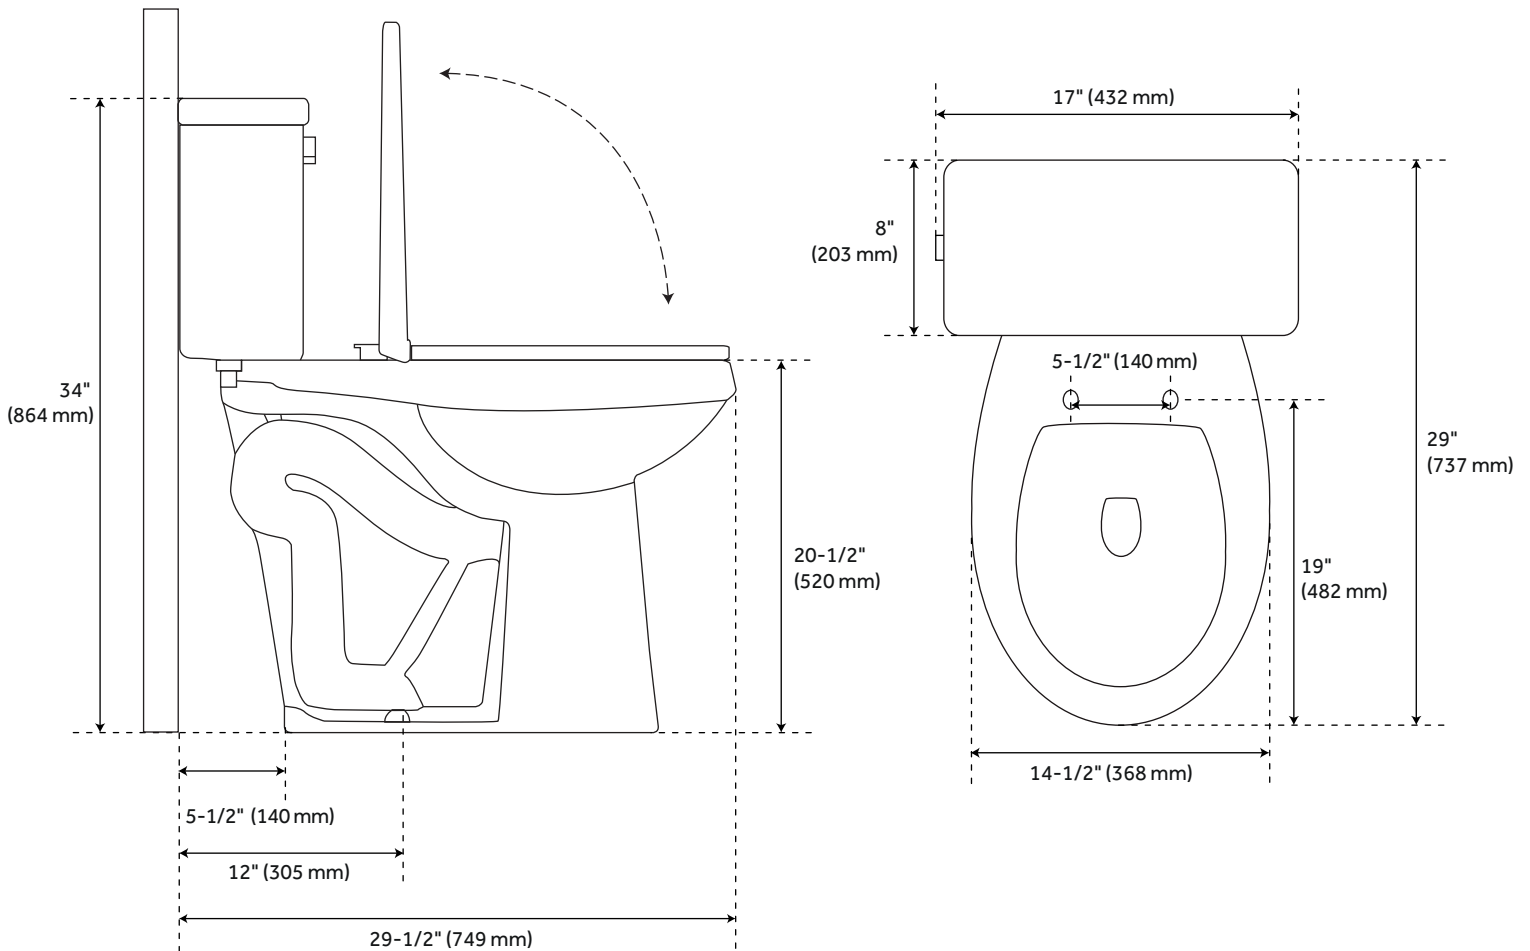

## FEATURES

Product Finish: White

Material: Porcelain

Length: 17"

Height: 34"

Depth: 29"

Rough In: 12"

Bowl Shape: Elongated

Bowl Height: 20-1/2"

Gallons Per Flush: 1.28 (4.8 Lpf)

Hardware Finish: Chrome

REVISED 3/29/2023

## ADDITIONAL FEATURES

- Visible trapway.
- Standard seat features soft-close mechanism.
- [Compatible with the Brookdale Elongated Bidet Seat.](#)

REVISED 3/29/2023

# BRADENTON ELONGATED TWO-PIECE TOILET - 21" BOWL HEIGHT - WHITE

SKU: 945956

SHBD200, SHBD260, SH10200,SH10260, SHTSEC2000

All dimensions and specifications are nominal and may vary. Use actual products for accuracy in critical situations.