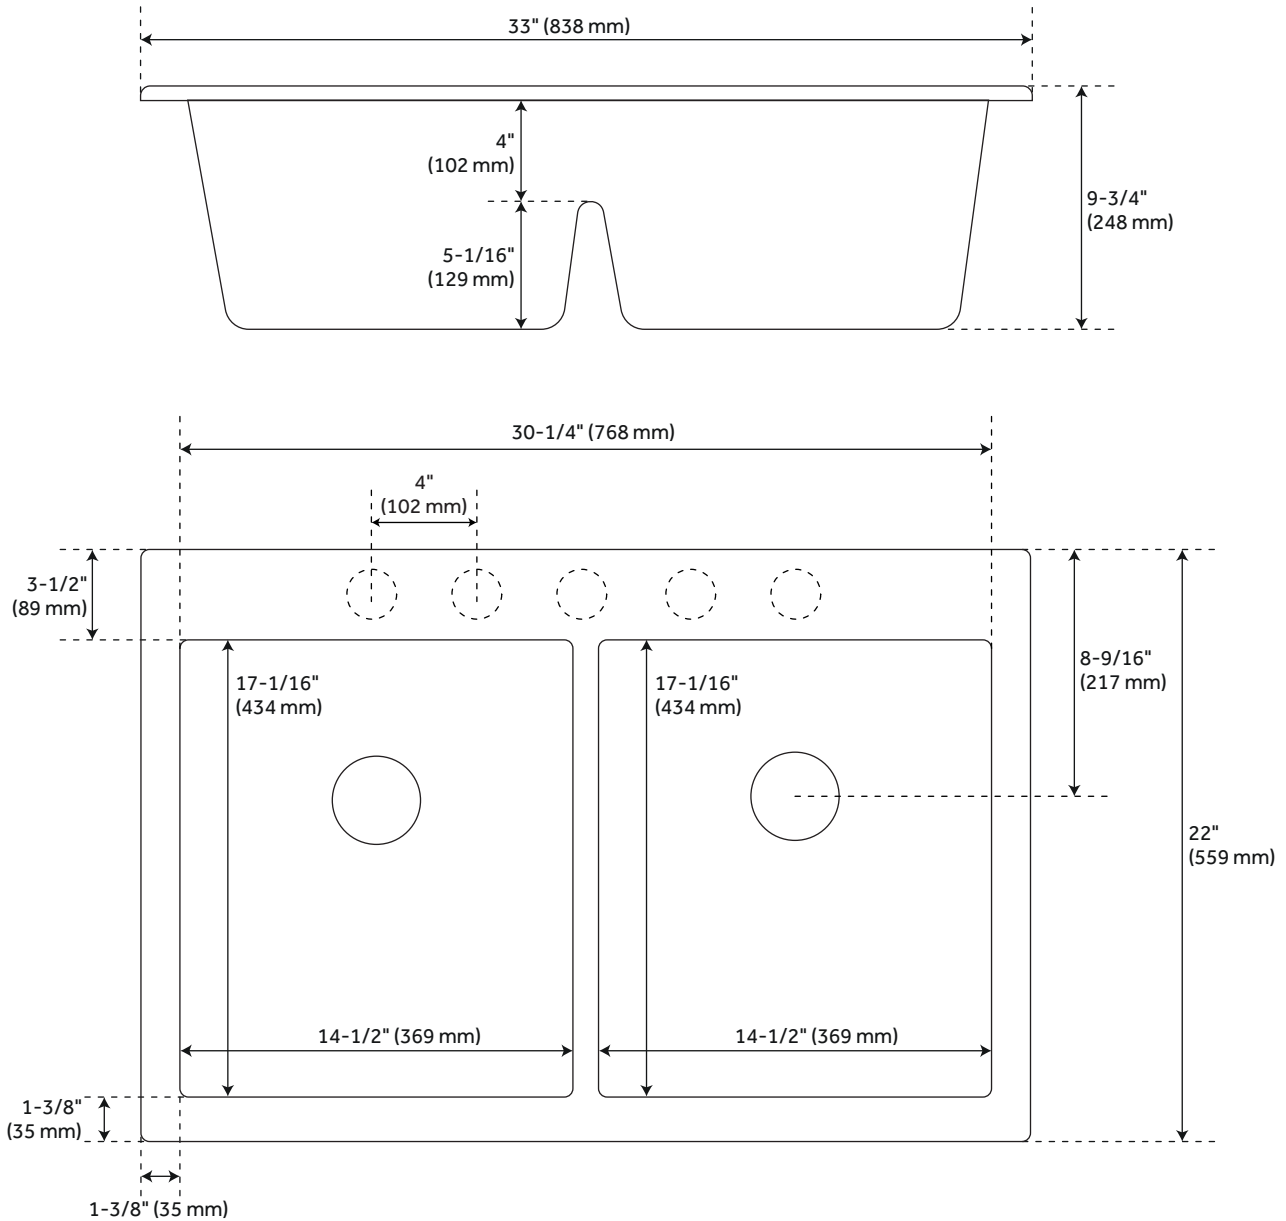

## FEATURES

Length: 33"  
Width: 22"  
Height: 9-3/4"  
Number of Basins: 2  
Sink Installation: Drop-In  
Product Color: White  
Faucet Centers: No Faucet Hole  
Basin Length: 14-1/2"  
Basin Width: 17-1/16"  
Rim Thickness: 1-3/8"  
Fits Drain Hole Size: 3-1/2"  
Drain Included: Optional  
Faucet Included: No  
Sink Material: Granite  
Basin Configuration: 50/50  
Water Depth to Rim: 9"  
Faucet Holes: No Faucet Hole

# 33" ALGREN DOUBLE-BOWL DROP-IN GRANITE COMPOSITE SINK - CLOUD WHITE

SKU: 945962

Code: SH441668

## ADDITIONAL FEATURES

- Faucet holes can be drilled on site. Pre-marked hole locations are on the underside of the sink rim for guidance, but faucet holes can be drilled for any faucet configuration necessary.
- See Installation Instructions for directions to drill faucet holes.
- Granite composite is 80% granite and 20% resin.
- It is recommended to have the sink at the job site before cutting cabinet or counter top.
- Made in Italy.

# 33" ALGREN DOUBLE-BOWL DROP-IN GRANITE COMPOSITE SINK - CLOUD WHITE

All dimensions and specifications are nominal and may vary. Use actual products for accuracy in critical situations.