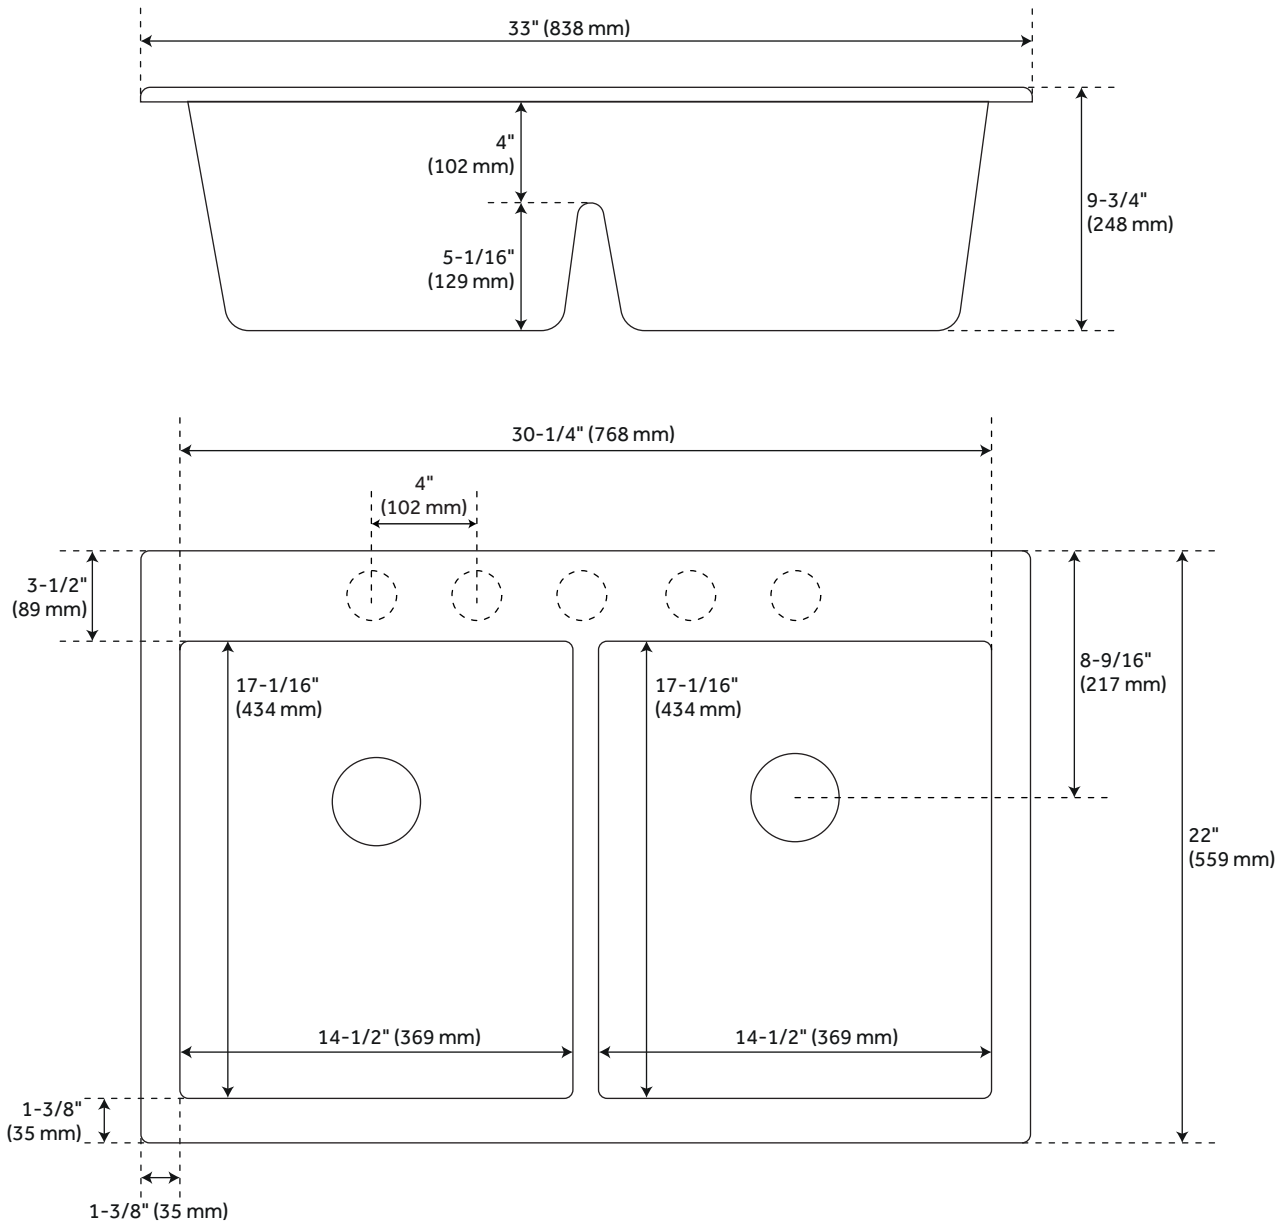

## FEATURES

Length: 33"  
Width: 22"  
Height: 9-3/4"  
Number of Basins: 2  
Sink Installation: Drop-In  
Product Color: Black  
Faucet Centers: No Faucet Hole  
Basin Length: 14-1/2"  
Basin Width: 17-1/16"  
Rim Thickness: 1-3/8"  
Fits Drain Hole Size: 3-1/2"  
Drain Included: Optional  
Faucet Included: No  
Sink Material: Granite  
Basin Configuration: 50/50  
Water Depth to Rim: 9"  
Faucet Holes: No Faucet Hole

# 33" ALGREN DOUBLE-BOWL DROP-IN GRANITE COMPOSITE SINK - BLACK

SKU: 945964  
Code: SH441670

## ADDITIONAL FEATURES

- Faucet holes can be drilled on site. Pre-marked hole locations are on the underside of the sink rim for guidance, but faucet holes can be drilled for any faucet configuration necessary.
- See Installation Instructions for directions to drill faucet holes.
- Granite composite is 80% granite and 20% resin.
- It is recommended to have the sink at the job site before cutting cabinet or counter top.
- Made in Italy.

# 33" ALGREN DOUBLE-BOWL DROP-IN GRANITE COMPOSITE SINK - BLACK

All dimensions and specifications are nominal and may vary. Use actual products for accuracy in critical situations.