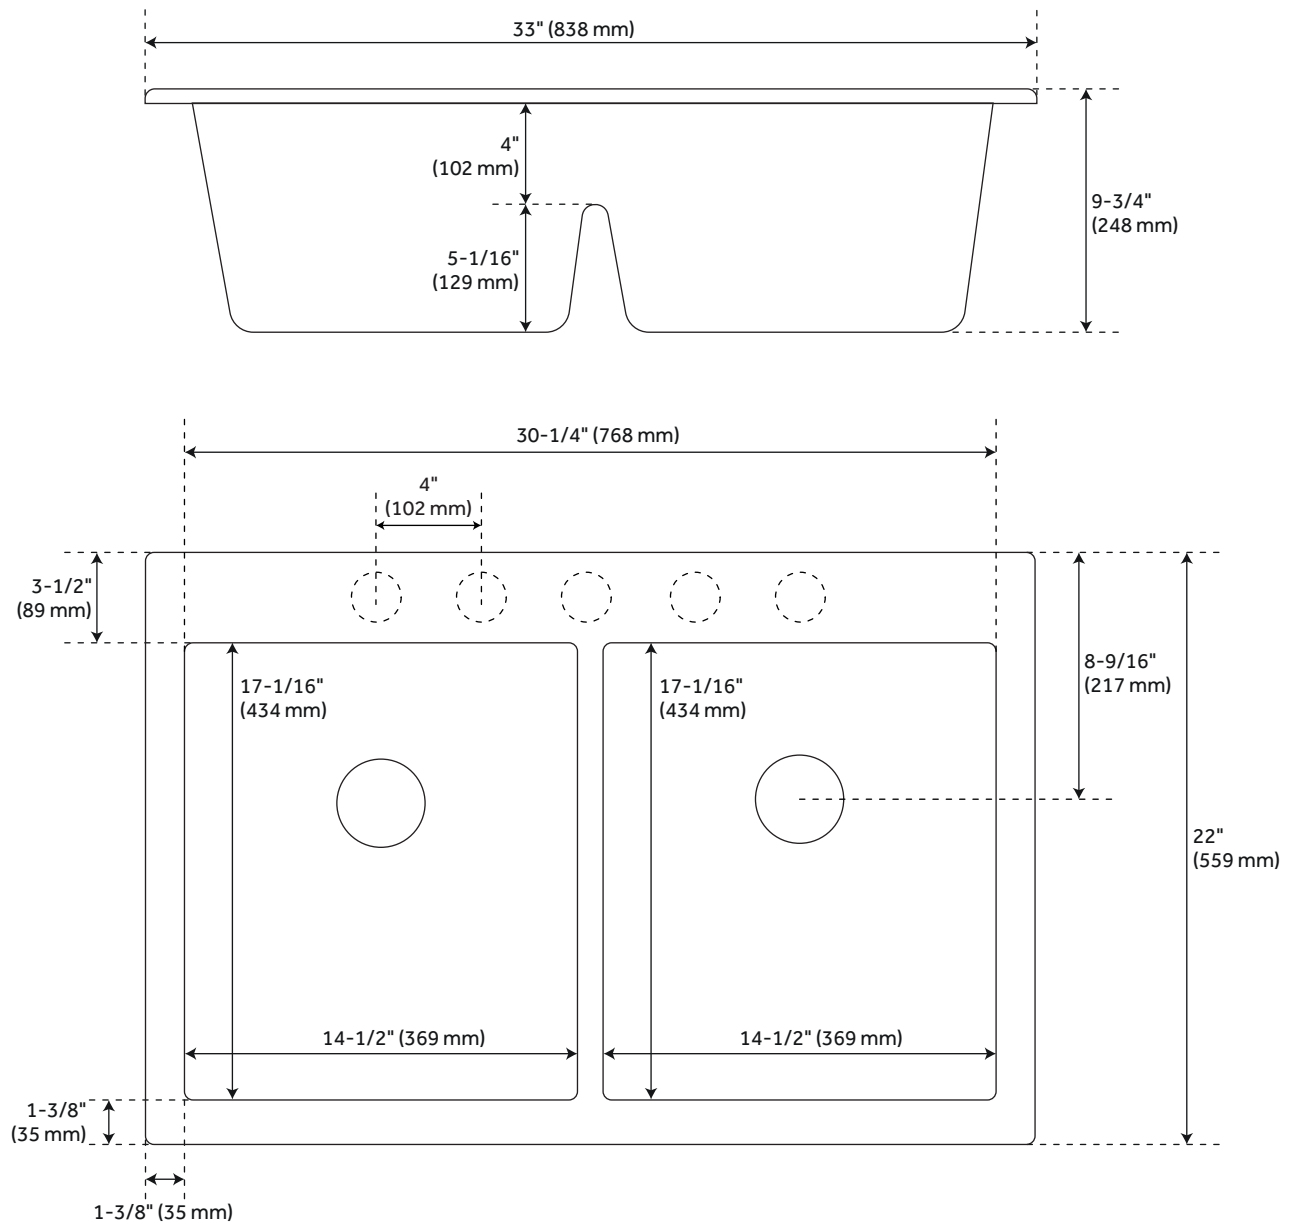

## FEATURES

Length: 33"  
Width: 22"  
Height: 9-3/4"  
Mounting Hardware Included: Yes  
Number of Basins: 2  
Sink Installation: Undermount  
Product Color: Black  
Faucet Centers: No Faucet Hole  
Basin Length: 14-1/2"  
Basin Width: 17-1/16"  
Rim Thickness: 1-3/8"  
Fits Drain Hole Size: 3-1/2"  
Drain Included: Optional  
Faucet Included: No  
Sink Material: Granite  
Basin Configuration: 50/50  
Water Depth to Rim: 9"  
Faucet Holes: No Faucet Hole

## ADDITIONAL FEATURES

- Faucet holes can be drilled on site. Pre-marked hole locations are on the underside of the sink rim for guidance, but faucet holes can be drilled for any faucet configuration necessary.
- See Installation Instructions for directions to drill faucet holes.
- Granite composite is 80% granite and 20% resin.
- It is recommended to have the sink at the job site before cutting cabinet or counter top.
- Made in Italy.

# 33" ALGREN DOUBLE-BOWL UNDERMOUNT GRANITE COMPOSITE SINK - BLACK

All dimensions and specifications are nominal and may vary. Use actual products for accuracy in critical situations.