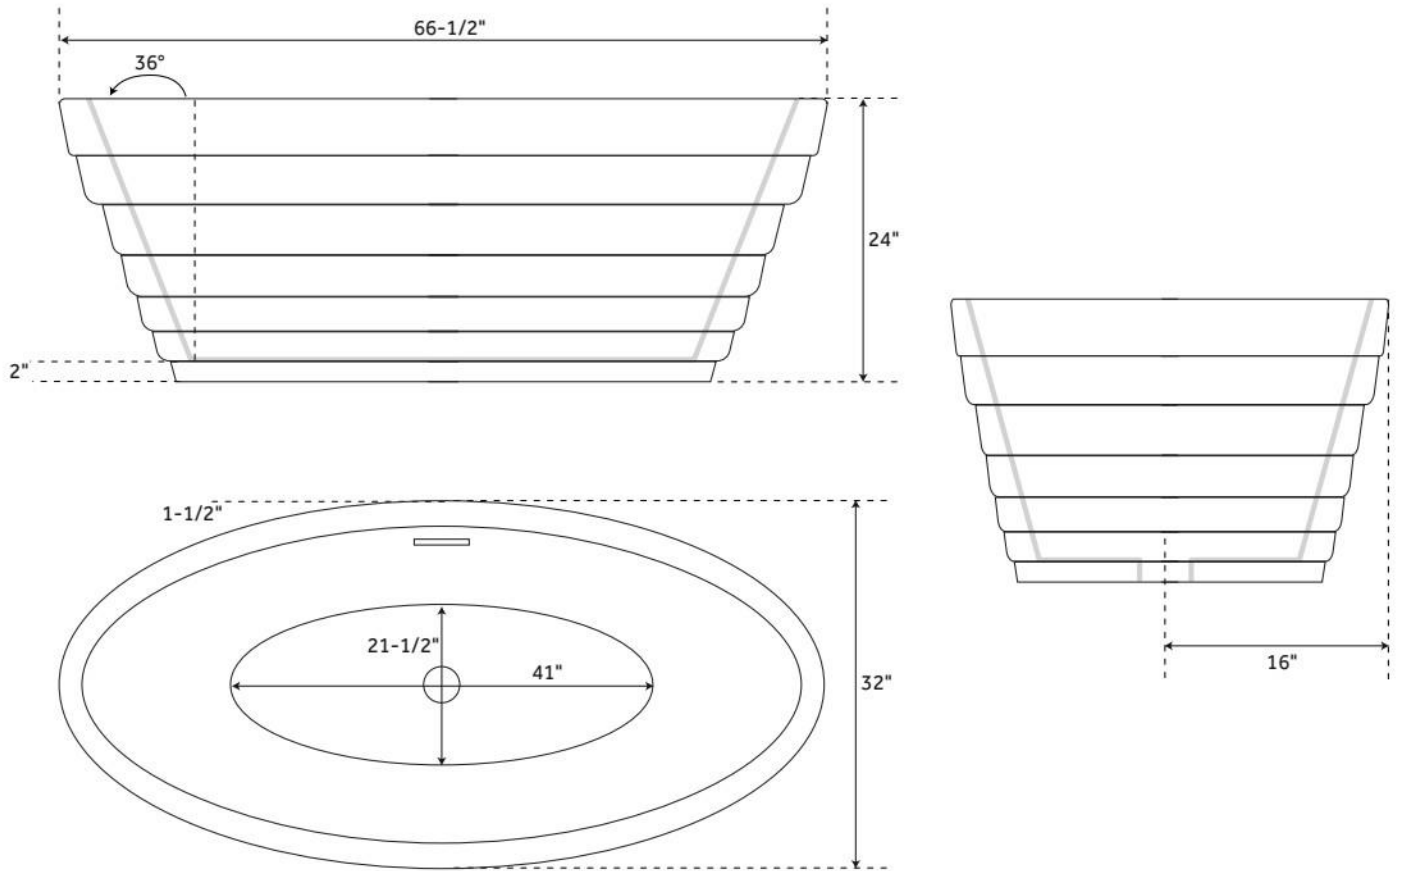

67" PRESCOT FREESTANDING ACRYLIC TUB - TRIM

SKU: 946106

Code: SH442087, SH442086, SH442085, SH442084, SH442083, SH442082, SH442081

REVISED 6/17/2024