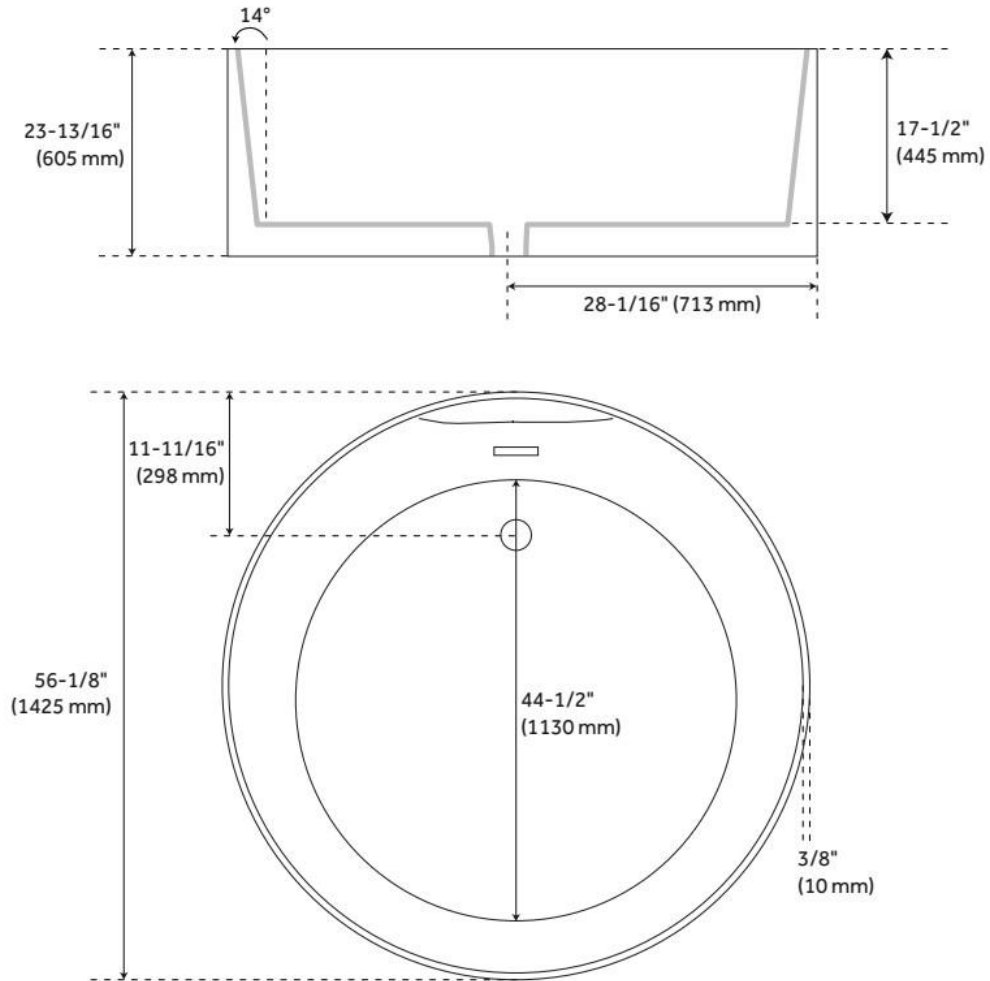

56" CATHLEEN ACRYLIC FREESTANDING TUB - TRIM

SKU: 946111

Code: SH442116, SH442117, SH442118, SH442119, SH442120, SH442121, SH442122

FEATURES

Tub Material: Acrylic
Product Finish: White
Shape: Round
Tub Drain Placement: End
Drain Included: Optional
Water Depth to Overflow: 14-3/4"
Water Capacity (Gallons): 131
Built-In Adjusters: Yes
Tub Weight Uncrated (lbs): 170
Optional Accessory: 428473

LISTED ID: SH112060WH

ADDITIONAL FEATURES

- All dimensions are ($\pm 1/2$ ").
- Trim kit includes: Pop-Up Drain with matching drain cover and overflow plate in your choice of color.
- Formed of two acrylic sheets, the air between acting as thermal insulator.

REVISED 6/18/2024

56" CATHLEEN ACRYLIC FREESTANDING TUB - TRIM

SKU: 946111

Code: SH442116, SH442117, SH442118, SH442119, SH442120, SH442121, SH442122

REVISED 6/18/2024

OVAL DRAIN & OVERFLOW TRIM KIT

SKU: 944546