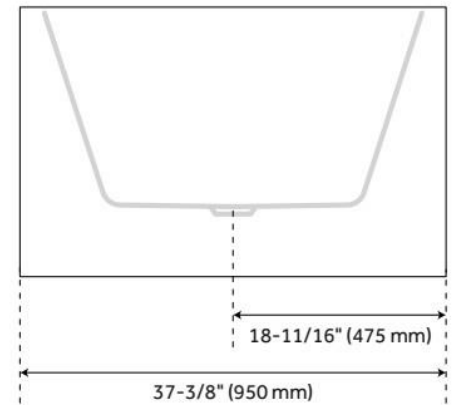

59" CLARISSA ACRYLIC FREESTANDING TUB

SKU: 946112

Code: SH442129, SH462464

REVISED 6/19/2024