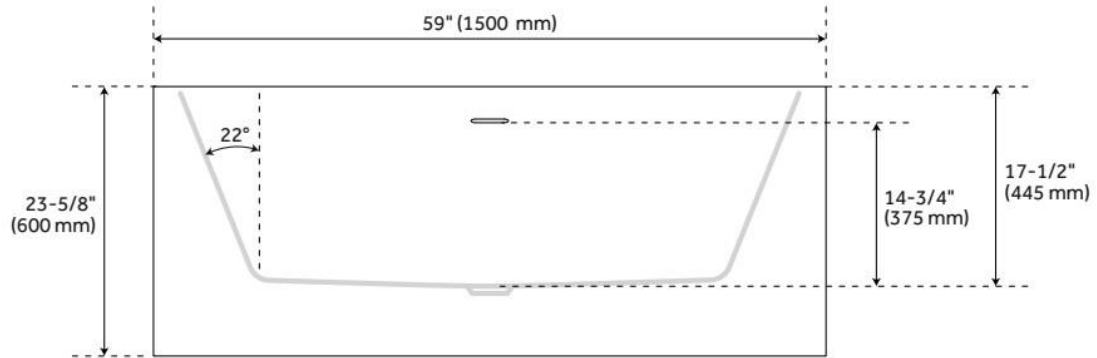

59" CLARISSA ACRYLIC FREESTANDING TUB

SKU: 946112

Code: SH442129, SH462464

REVISED 6/19/2024