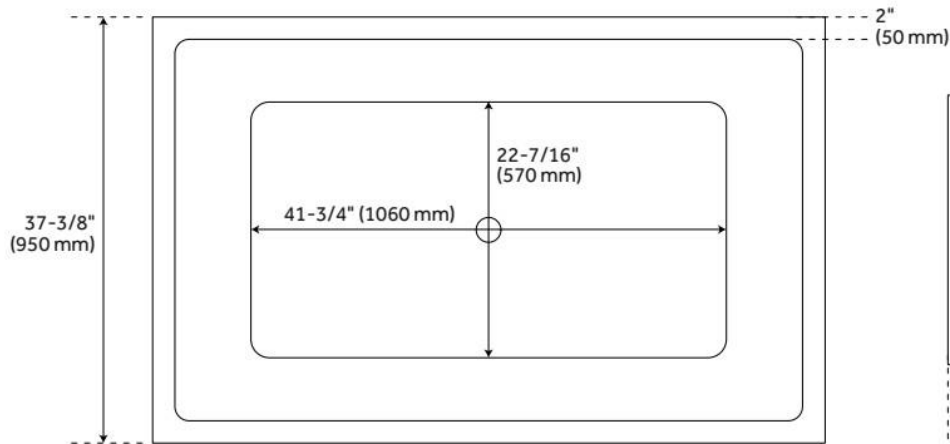

59" CLARISSA ACRYLIC FREESTANDING TUB

SKU: 946112

Code: SH442129, SH462464

REVISED 6/19/2024