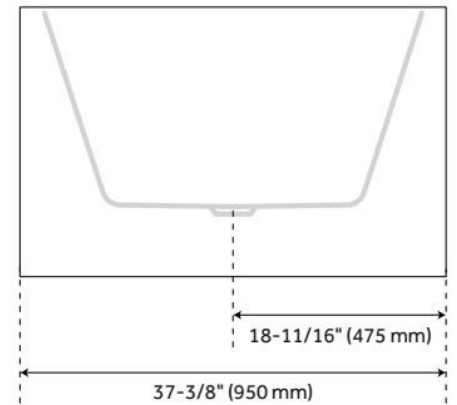

59" CLARISSA ACRYLIC FREESTANDING TUB

SKU: 946112

Code: SH442129, SH462464

REVISED 8/14/2024