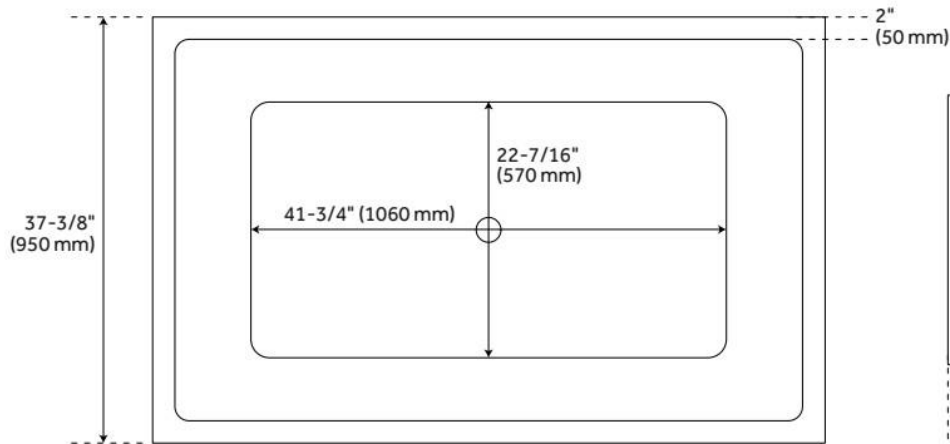

59" CLARISSA ACRYLIC FREESTANDING TUB

SKU: 946112

Code: SH442129, SH462464

REVISED 8/14/2024