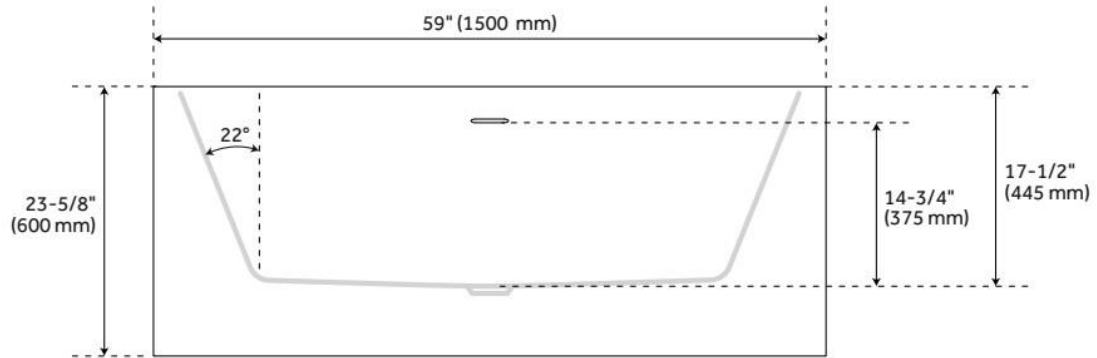

59" CLARISSA ACRYLIC FREESTANDING TUB

SKU: 946112

Code: SH442129, SH462464

REVISED 8/14/2024