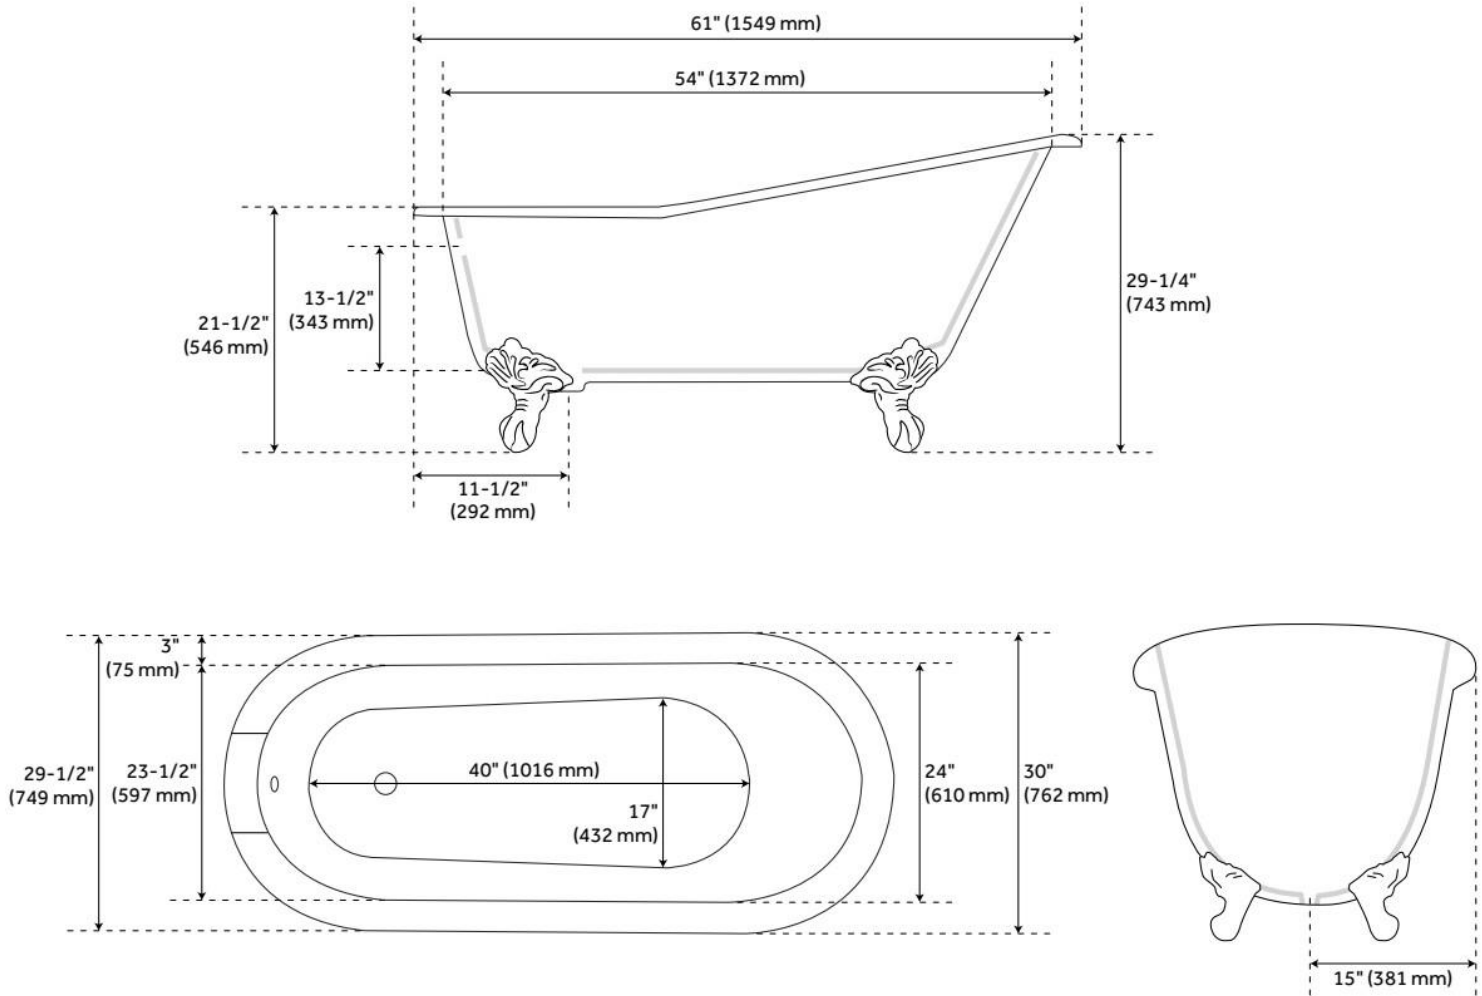

61" CALLAWAY CAST IRON CLAWFOOT TUB - TAP DECK, NO HOLES - IMPERIAL FEET

SKU: 946144-61-T

Code: SH106473, SH475625, SH106475, SH475627, SH106474, SH475629, SH106480, SH475631, SH215200, SH475633, SH416294, SH475884

FEATURES

Tub Material: Cast Iron

Product Finish: White

Shape: Oval

Tub Drain Placement: End

Drain Included: Optional

Water Depth to Overflow: 13-1/2"

Water Capacity (Gallons): 40

Built-In Adjusters: Yes

Tub Weight Uncrated (lbs): 350

Optional Accessory: 428473

LISTED ID: 510729, 510724, 510721

ADDITIONAL FEATURES

- Overflow Drain will include: Extended Pop-Up Drain with Swivel Head, a Daisy Wheel overflow, which remain open to allow water into the drain.
- If drain is selected, the drain finish will match the feet.
- Cast iron feet with powder coat finish.
- Note: Due to the height of this tub, must use a Shallow Floor Flange when installing your tub drain.

REVISED 6/28/2024

61" CALLAWAY CAST IRON CLAWFOOT TUB - TAP DECK, NO HOLES - IMPERIAL FEET

SKU: 946144-61-T

Code: SH106473, SH475625, SH106475, SH475627, SH106474, SH475629, SH106480, SH475631, SH215200, SH475633, SH416294, SH475884