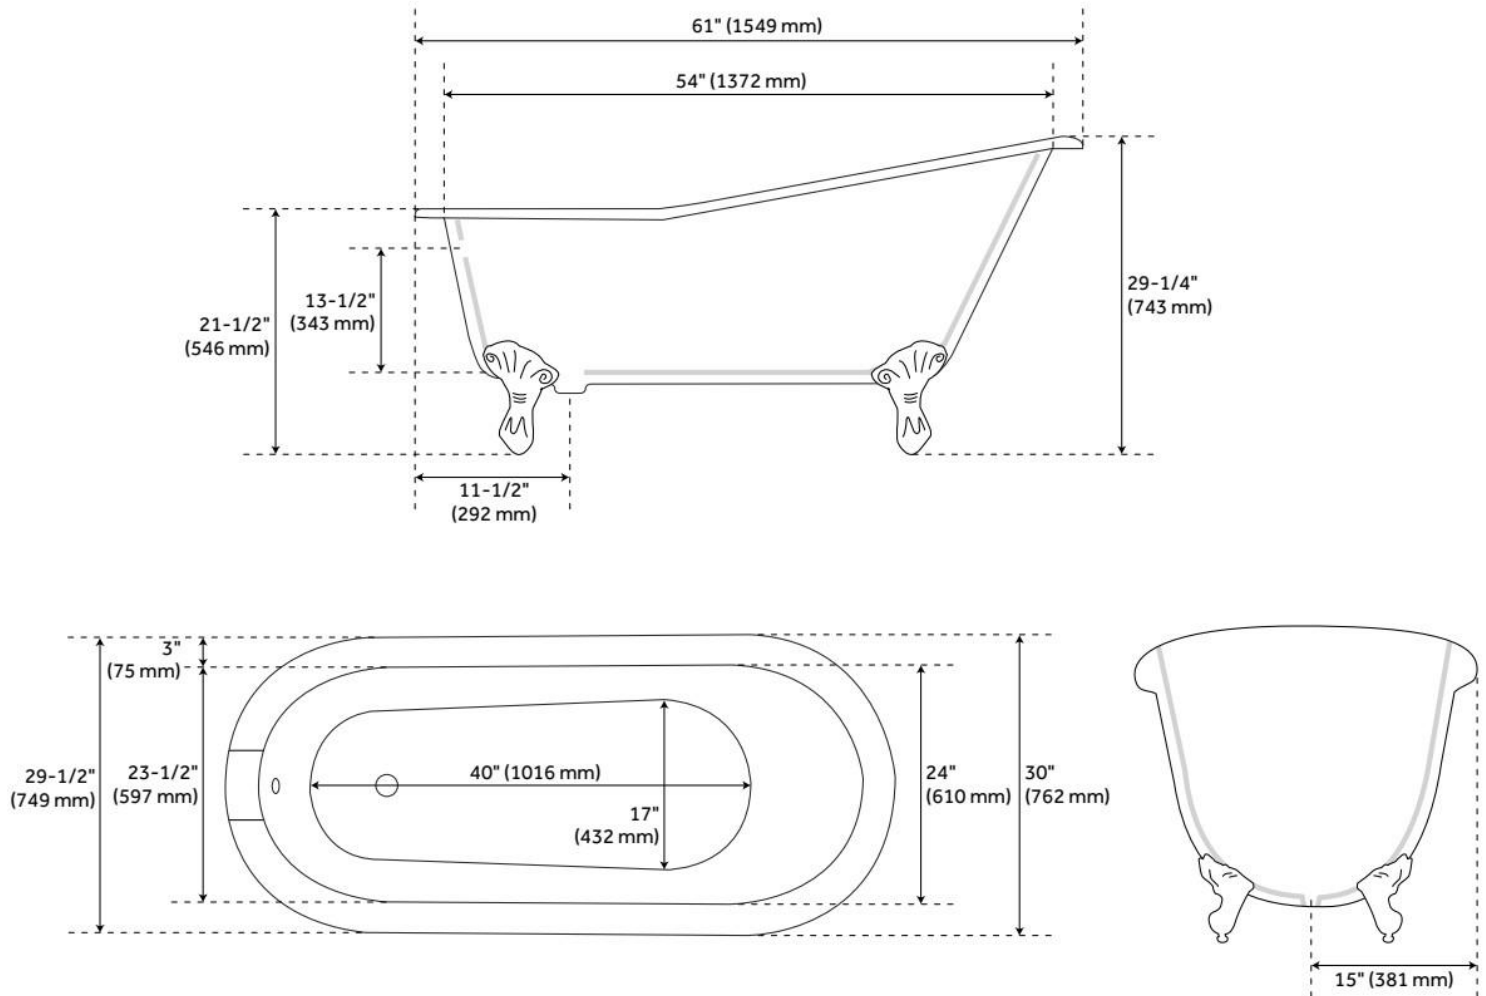

61" CALLAWAY CAST IRON CLAWFOOT TUB - TAP DECK, NO HOLES - BALL & CLAW FEET

SKU: 946145-61-T

Code: SH106467, SH475635, SH106468, SH475637, SH106479, SH475639, SH217627, SH475641, SH416300, SH475887

FEATURES

Tub Material: Cast Iron
Product Finish: White
Shape: Oval
Tub Drain Placement: End
Drain Included: Optional
Water Depth to Overflow: 13-1/2"
Water Capacity (Gallons): 40
Built-In Adjusters: Yes
Tub Weight Uncrated (lbs): 359
Optional Accessory: 428473

LISTED ID: 510729, 510724, 510721

ADDITIONAL FEATURES

- Overflow Drain will include: Extended Pop-Up Drain with Swivel Head, a Daisy Wheel overflow, which remain open to allow water into the drain.
- If drain is selected, the drain finish will match the feet.
- Plated solid brass feet.
- Note: Due to the height of this tub, must use a Shallow Floor Flange when installing your tub drain.

REVISED 6/28/2024

61" CALLAWAY CAST IRON CLAWFOOT TUB - TAP DECK, NO HOLES - BALL & CLAW FEET

SKU: 946145-61-T

Code: SH106467, SH475635, SH106468, SH475637, SH106479, SH475639, SH217627, SH475641, SH416300, SH475887