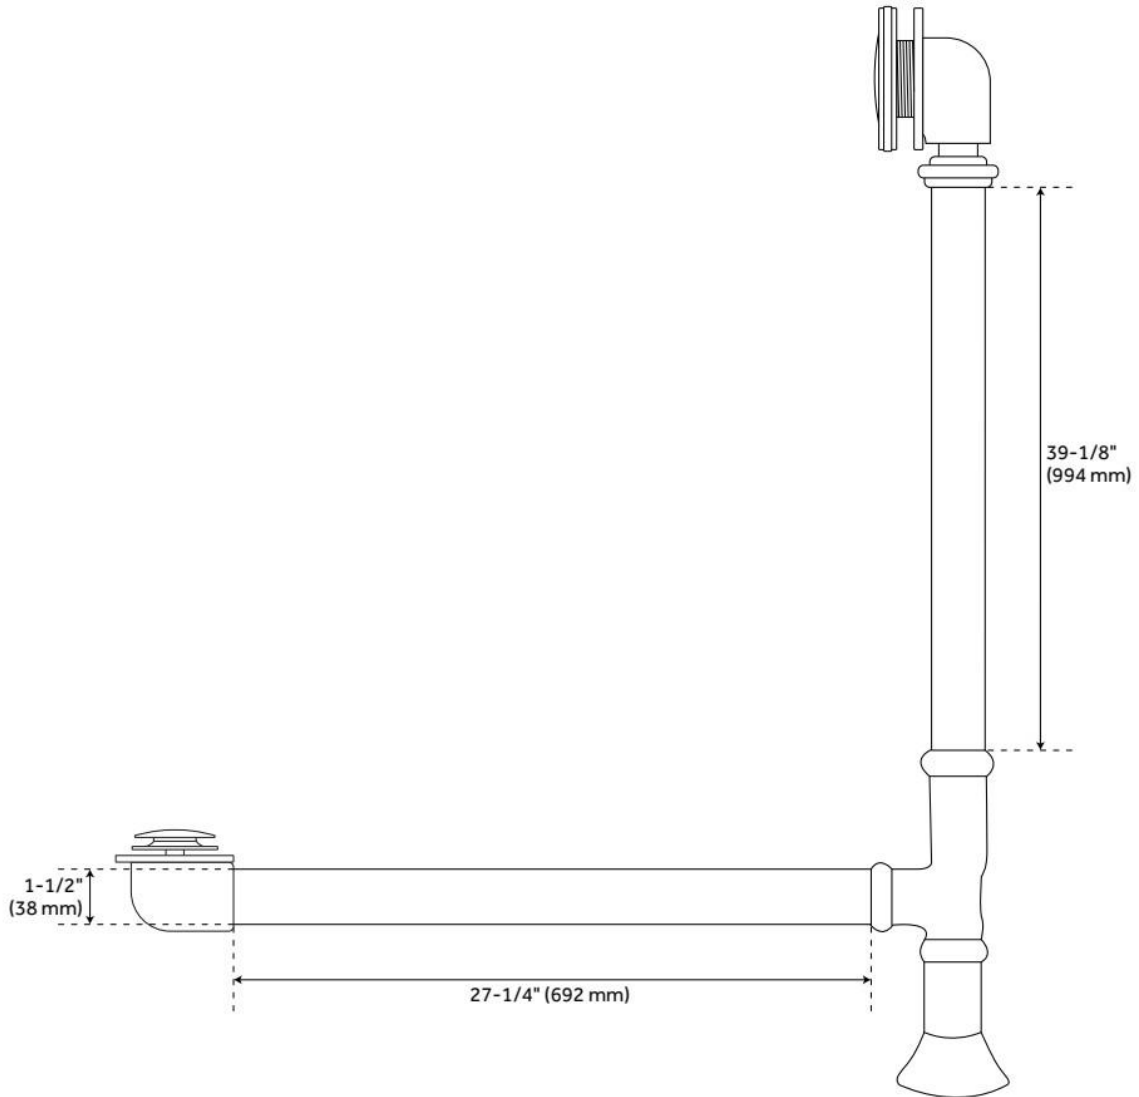

EXTENDED POP-UP TUB DRAIN - SWIVEL HEAD - DAISY WHEEL OVERFLOW - 1-1/2" TUBING

SKU: 946608

Code: SH439810, SH439814, SH438544, SH438550, SH439809, SH439797, SH439791, SH439804, SH439800, SH439818, SH439793, SH438545, SH438546, SH439817, SH439803, SH439799, SH439815, SH439801, SH439792, SH439802, SH439806, SH438547, SH439795, SH439819, SH439811, SH439812, SH438548, SH439808, SH439805, SH439796, SH439794, SH438549, SH439813, SH439807, SH439816

FEATURES

LISTED ID: 510721, 510720, 510729, 510724

- Product is a Signature Hardware exclusive design.
- Overflow head swivels for use on most tubs, including those with a slanted wall.
- Adjustable overflow can be used on double wall tubs.
- Made from solid brass materials.
- 1-5/16" Thread length dimensions: 27-1/4" L drain pipe, 39-1/8" H overflow pipe. Accommodates tub walls up to 7/8" thick at overflow.
- 2-3/8" thread length dimensions: 27-1/4" L drain pipe, 39-1/8" H overflow pipe. Accommodates tub walls up to 1-3/4" thick at overflow.
- 2-15/16" thread length dimensions: 27-1/4" L drain pipe, 39-1/8" H overflow pipe. Accommodates tub walls up to 2-1/2" thick at overflow.
- 3-11/16" thread length dimensions: 27-1/4" L drain pipe, 39-1/8" H overflow pipe. Accommodates tub walls up to 3-3/8" thick at overflow.
- 4-1/4" thread length dimensions: 27-1/4" L drain pipe, 39-1/8" H overflow pipe. Accommodates tub walls up to 3-3/4" thick at overflow.

REVISED 6/17/2024

EXTENDED POP-UP TUB DRAIN - SWIVEL HEAD - DAISY WHEEL OVERFLOW - 1-1/2" TUBING

SKU: 946608

Code: SH439810, SH439814, SH438544, SH438550, SH439809, SH439797, SH439791, SH439804, SH439800, SH439818, SH439793, SH438545, SH438546, SH439817, SH439803, SH439799, SH439815, SH439801, SH439792, SH439802, SH439806, SH438547, SH439795, SH439819, SH439811, SH439812, SH438548, SH439808, SH439805, SH439796, SH439794, SH438549, SH439813, SH439807, SH439816