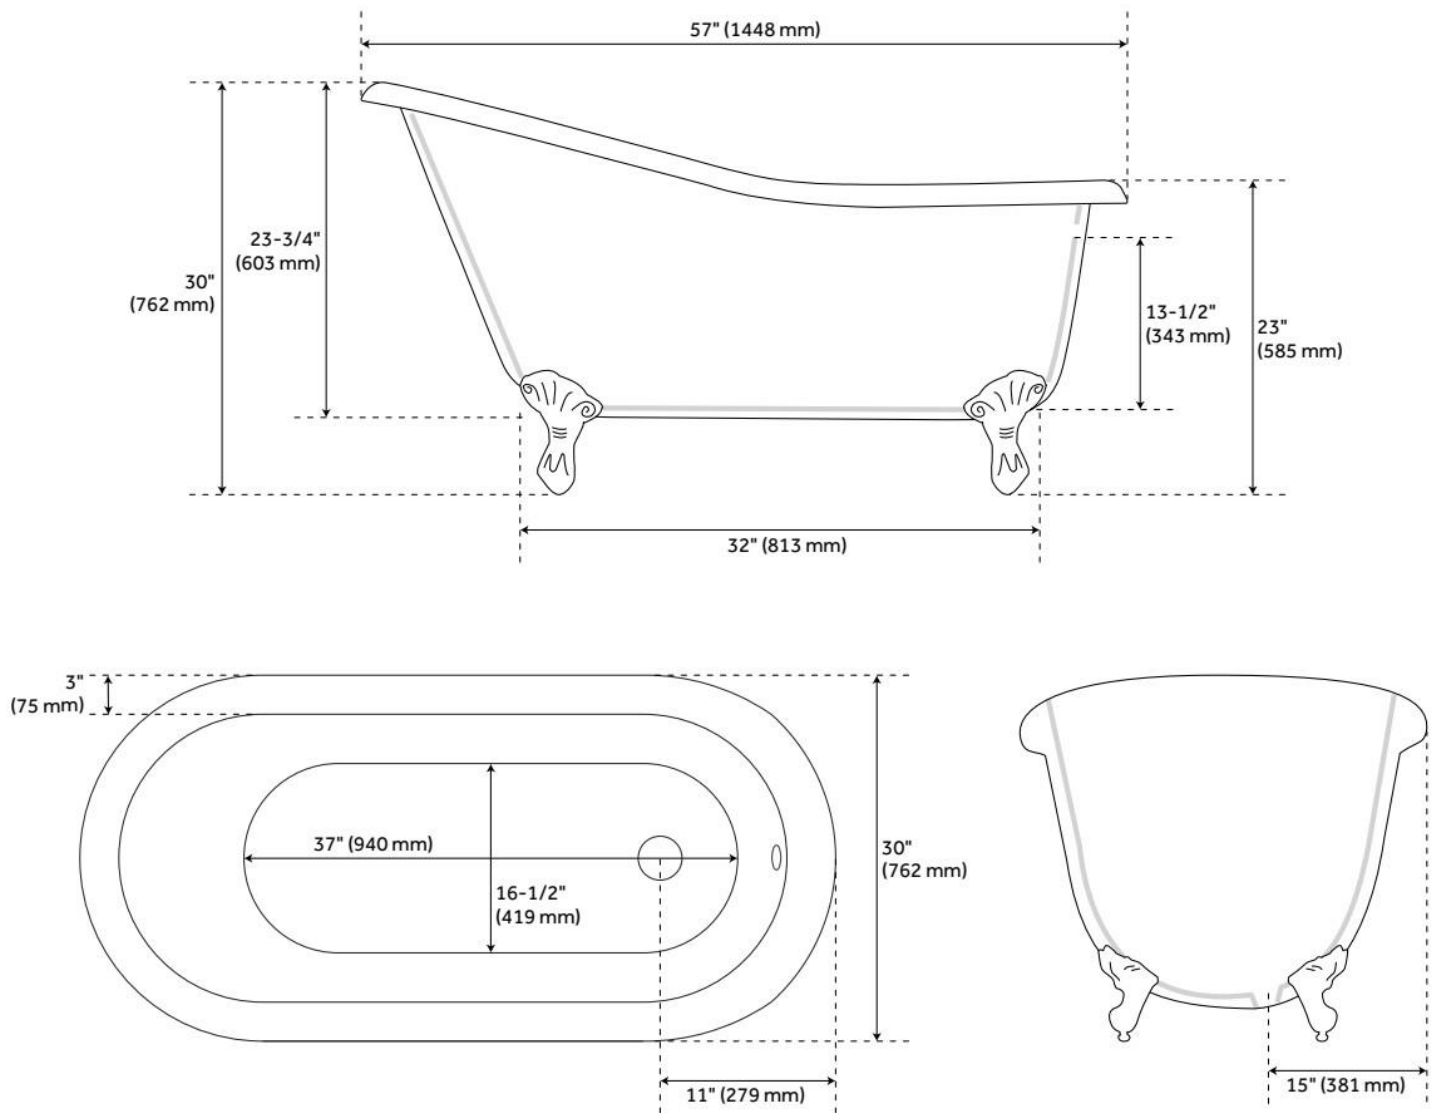

Product Finish: White

Shape: Oval

Tub Drain Placement: End

Drain Included: Optional

Water Depth to Overflow: 13-1/2"

Water Capacity (Gallons): 36

Built-In Adjusters: Yes

Tub Weight Uncrated (lbs): 323

Optional Accessory: 428473

LISTED ID: 510729, 510724, 510721

ADDITIONAL FEATURES

- Feet are made of plated solid brass.
- Note: Must be used with the Shallow Floor Flange for waste and overflow.
- Overflow Drain will include: Extended Pop-Up Drain with Swivel Head, a Daisy Wheel overflow, which remain open to allow water into the drain.
- If drain is selected, the drain finish will match the feet.

REVISED 6/19/2024

ERICA CAST IRON CLAWFOOT SLIPPER TUB - BALL & CLAW FEET

SKU: 946149-57-RR

Code: SH144834, SH475651, SH144836, SH475652, SH144837, SH475653, SH215714, SH475815, SH416305, SH475889

REVISED 6/19/2024

FEATURES

LISTED ID: 510721, 510720, 510729, 510724

- Product is a Signature Hardware exclusive design.
- Overflow head swivels for use on most tubs, including those with a slanted wall.
- Adjustable overflow can be used on double wall tubs.
- Made from solid brass materials.
- 1-5/16" Thread length dimensions: 27-1/4" L drain pipe, 39-1/8" H overflow pipe. Accommodates tub walls up to 7/8" thick at overflow.
- 2-3/8" thread length dimensions: 27-1/4" L drain pipe, 39-1/8" H overflow pipe. Accommodates tub walls up to 1-3/4" thick at overflow.
- 2-15/16" thread length dimensions: 27-1/4" L drain pipe, 39-1/8" H overflow pipe. Accommodates tub walls up to 2-1/2" thick at overflow.
- 3-11/16" thread length dimensions: 27-1/4" L drain pipe, 39-1/8" H overflow pipe. Accommodates tub walls up to 3-3/8" thick at overflow.
- 4-1/4" thread length dimensions: 27-1/4" L drain pipe, 39-1/8" H overflow pipe. Accommodates tub walls up to 3-3/4" thick at overflow.