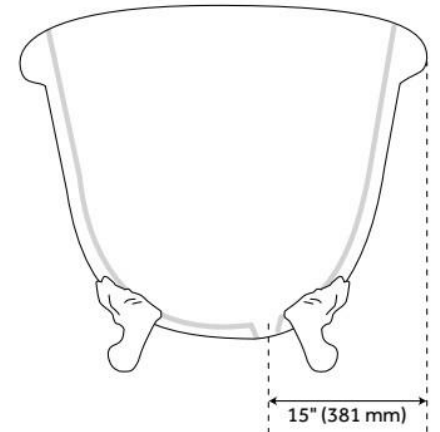

57" ERICA CAST IRON CLAWFOOT TUB - IMPERIAL FEET

SKU: 946150-57-RR

Code: SH144838, SH475654, SH144839, SH475655, SH144840, SH475656, SH144841, SH475657, SH215195, SH475658, SH416299, SH475886

FEATURES

Tub Material: Cast Iron
Product Finish: White
Shape: Oval
Tub Drain Placement: End
Drain Included: Optional
Water Depth to Overflow: 13-1/2"
Water Capacity (Gallons): 36
Built-In Adjusters: Yes
Tub Weight Uncrated (lbs): 316
Optional Accessory: 428473

LISTED ID: 510729, 510724, 510721

ADDITIONAL FEATURES

- Feet are made of plated solid brass.
- Note: Must be used with the Shallow Floor Flange for waste and overflow.
- Overflow Drain will include: Extended Pop-Up Drain with Swivel Head, a Daisy Wheel overflow, which remain open to allow water into the drain.
- If drain is selected, the drain finish will match the feet.

REVISED 7/1/2024

57" ERICA CAST IRON CLAWFOOT TUB - IMPERIAL FEET

SKU: 946150-57-RR

Code: SH144838, SH475654, SH144839, SH475655, SH144840, SH475656, SH144841, SH475657, SH215195, SH475658, SH416299, SH475886