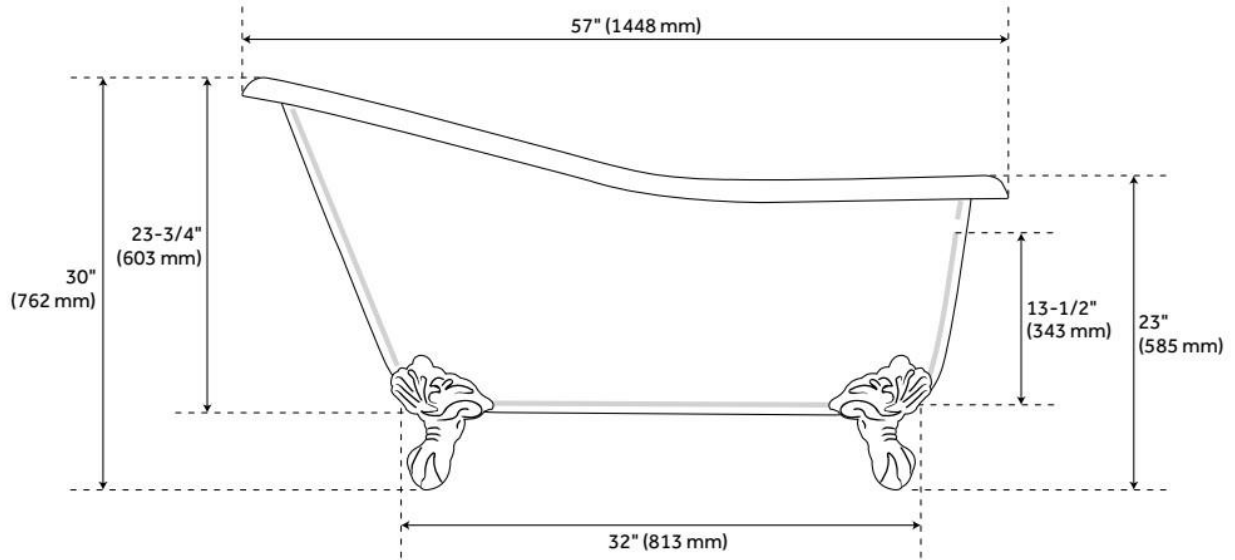

57" ERICA CAST IRON CLAWFOOT TUB - IMPERIAL FEET

SKU: 946150-57-RR

Code: SH144838, SH475654, SH144839, SH475655, SH144840, SH475656, SH144841, SH475657, SH215195, SH475658, SH416299, SH475886

FEATURES

Tub Material: Cast Iron
Product Finish: White
Shape: Oval
Tub Drain Placement: End
Drain Included: Optional
Water Depth to Overflow: 13-1/2"
Water Capacity (Gallons): 36
Built-In Adjusters: Yes
Tub Weight Uncrated (lbs): 316
Optional Accessory: 428473

LISTED ID: 510729, 510724, 510721

ADDITIONAL FEATURES

- Feet are made of plated solid brass.
- Note: Must be used with the Shallow Floor Flange for waste and overflow.
- Overflow Drain will include: Extended Pop-Up Drain with Swivel Head, a Daisy Wheel overflow, which remain open to allow water into the drain.
- If drain is selected, the drain finish will match the feet.

REVISED 7/1/2024

57" ERICA CAST IRON CLAWFOOT TUB - IMPERIAL FEET

SKU: 946150-57-RR

Code: SH144838, SH475654, SH144839, SH475655, SH144840, SH475656, SH144841, SH475657, SH215195, SH475658, SH416299, SH475886