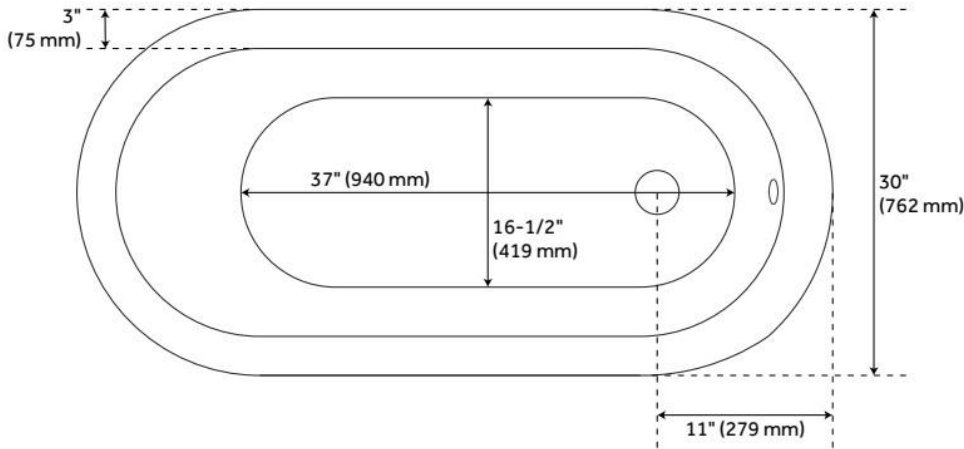

57" ERICA CAST IRON CLAWFOOT TUB - IMPERIAL FEET

SKU: 946150-57-RR

Code: SH144838, SH475654, SH144839, SH475655, SH144840, SH475656, SH144841, SH475657, SH215195, SH475658, SH416299, SH475886

FEATURES

Tub Material: Cast Iron
Product Finish: White
Shape: Oval
Tub Drain Placement: End
Drain Included: Optional
Water Depth to Overflow: 13-1/2"
Water Capacity (Gallons): 36
Built-In Adjusters: Yes
Tub Weight Uncrated (lbs): 316
Optional Accessory: 428473

LISTED ID: 510729, 510724, 510721

ADDITIONAL FEATURES

- Feet are made of plated solid brass.
- Note: Must be used with the Shallow Floor Flange for waste and overflow.
- Overflow Drain will include: Extended Pop-Up Drain with Swivel Head, a Daisy Wheel overflow, which remain open to allow water into the drain.
- If drain is selected, the drain finish will match the feet.

REVISED 7/1/2024

57" ERICA CAST IRON CLAWFOOT TUB - IMPERIAL FEET

SKU: 946150-57-RR

Code: SH144838, SH475654, SH144839, SH475655, SH144840, SH475656, SH144841, SH475657, SH215195, SH475658, SH416299, SH475886