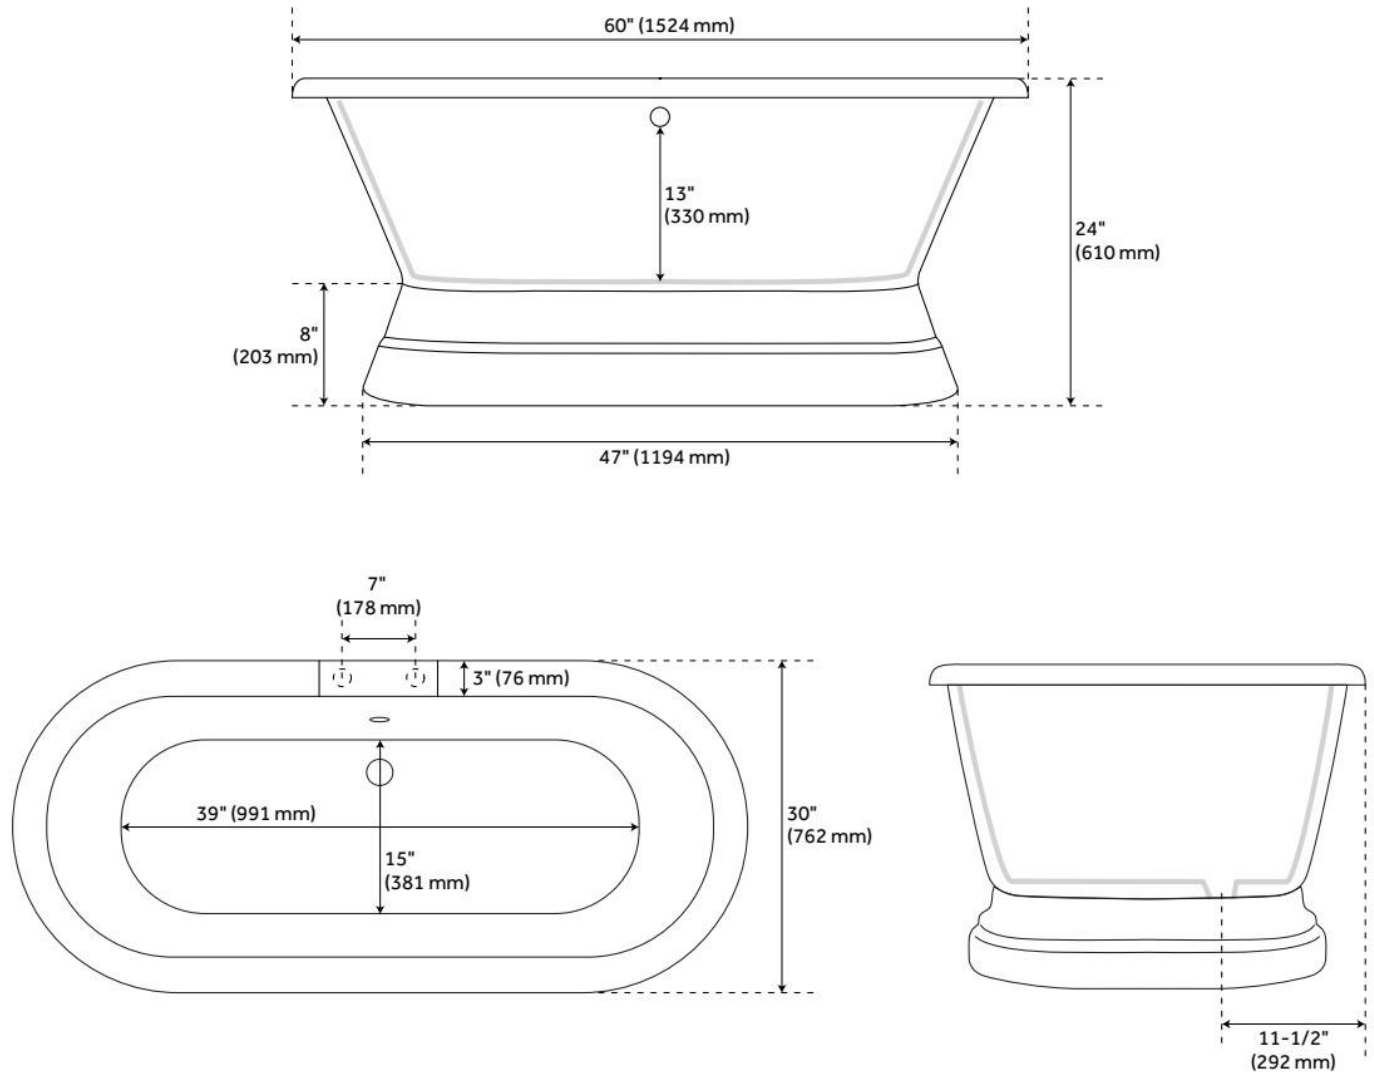

60" HENLEY CAST IRON DOUBLE-ENDED PEDESTAL TUB - 7" RIM HOLES

SKU: 946152-60-RH

Code: SH260279, SH474933, SH474934, SH474935, SH474936, SH474937, SH474938, SH474939

REVISED 6/19/2024