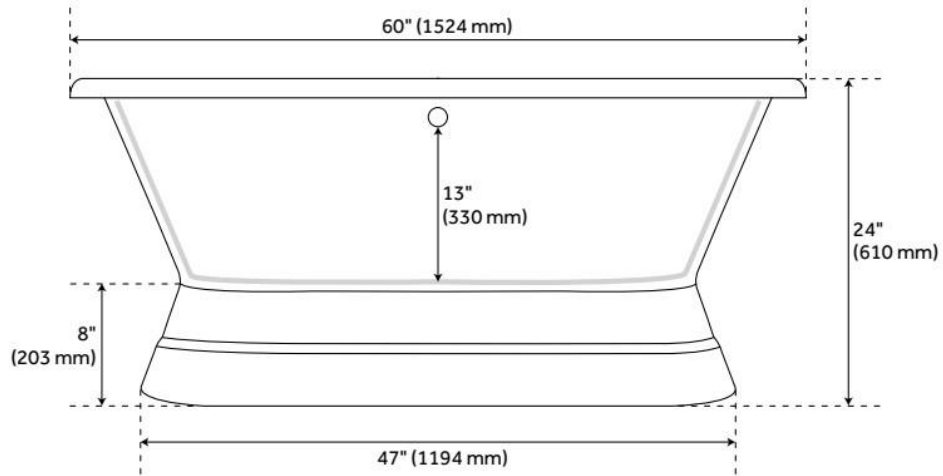

60" HENLEY CAST IRON DOUBLE-ENDED PEDESTAL TUB - ROLLED RIM

SKU: 946152-60-RR

Code: SH275846, SH474926, SH474927, SH474928, SH474929, SH474930, SH474931, SH474932

REVISED 6/19/2024