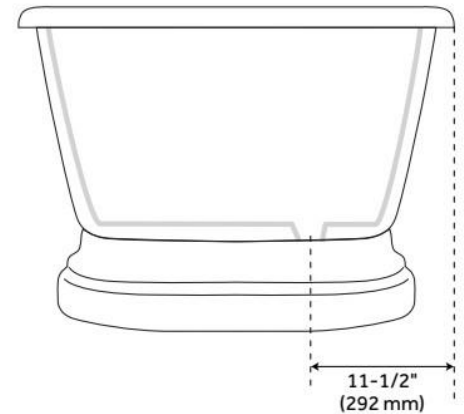

60" HENLEY CAST IRON DOUBLE-ENDED PEDESTAL TUB - ROLLED RIM

SKU: 946152-60-RR

Code: SH275846, SH474926, SH474927, SH474928, SH474929, SH474930, SH474931, SH474932

REVISED 6/19/2024