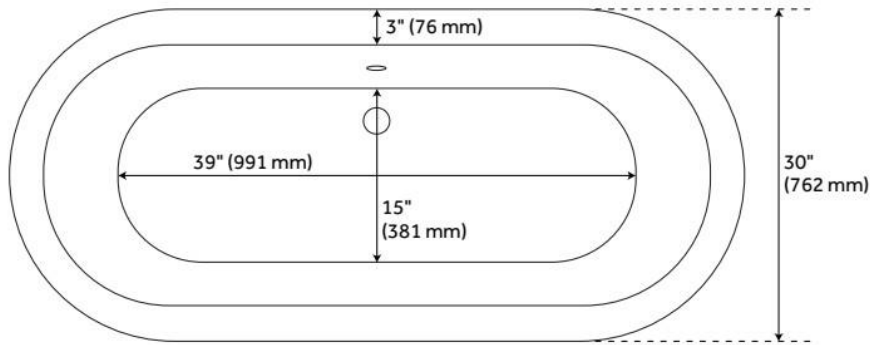

60" HENLEY CAST IRON DOUBLE-ENDED PEDESTAL TUB - ROLLED RIM

SKU: 946152-60-RR

Code: SH275846, SH474926, SH474927, SH474928, SH474929, SH474930, SH474931, SH474932

REVISED 6/19/2024