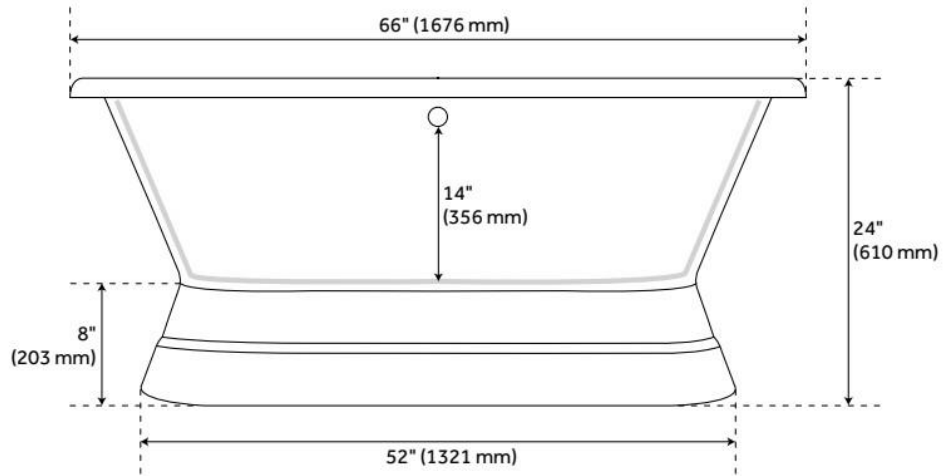

66" HENLEY CAST IRON DOUBLE-ENDED PEDESTAL TUB - ROLLED RIM

SKU: 946152-66-RR

Code: SH275847, SH474940, SH474941, SH474942, SH474943, SH474944, SH474945, SH474946

REVISED 6/18/2024