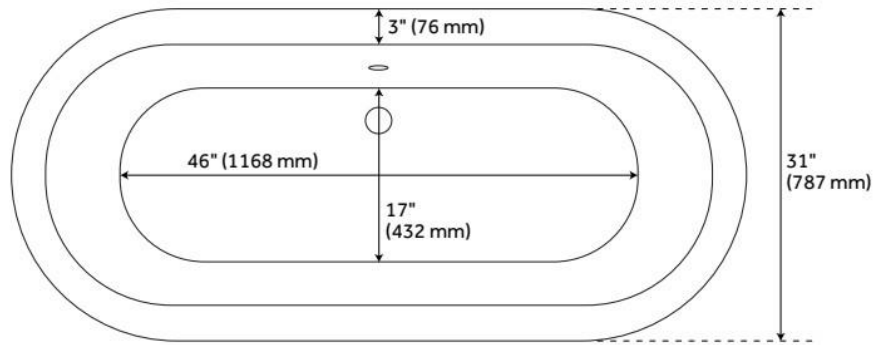

66" HENLEY CAST IRON DOUBLE-ENDED PEDESTAL TUB - ROLLED RIM

SKU: 946152-66-RR

Code: SH275847, SH474940, SH474941, SH474942, SH474943, SH474944, SH474945, SH474946

REVISED 6/18/2024