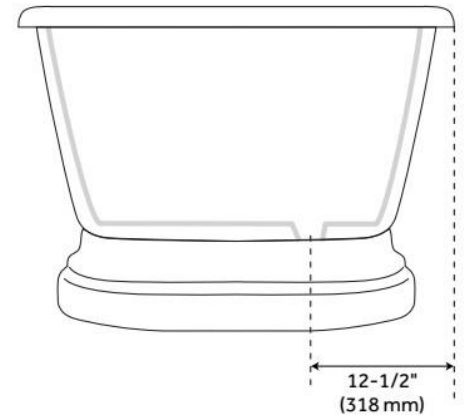

66" HENLEY CAST IRON DOUBLE-ENDED PEDESTAL TUB - ROLLED RIM

SKU: 946152-66-RR

Code: SH275847, SH474940, SH474941, SH474942, SH474943, SH474944, SH474945, SH474946

REVISED 6/18/2024