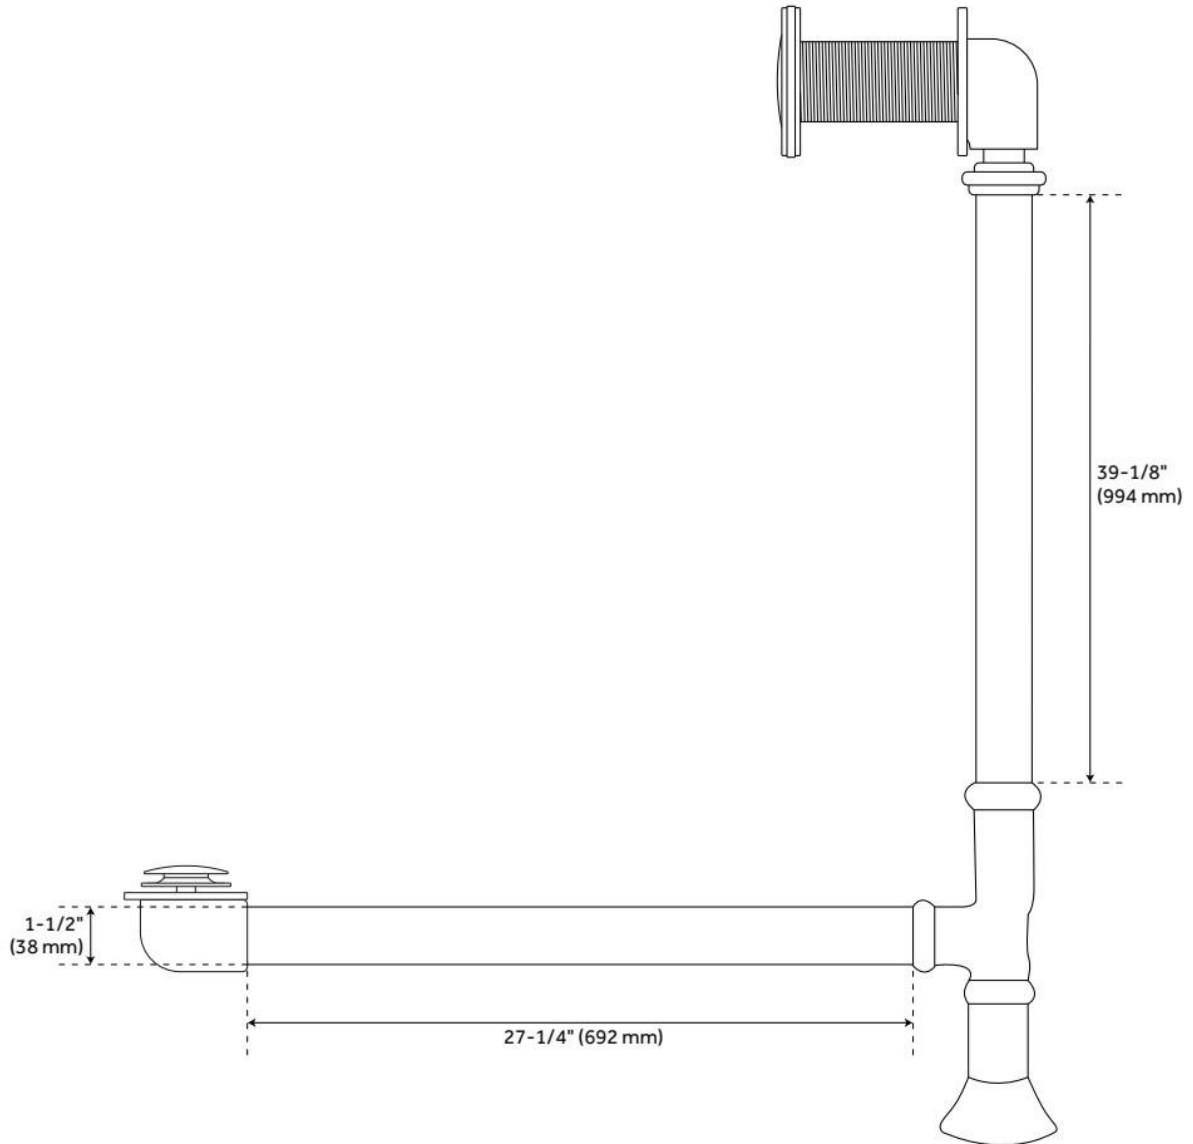

## FEATURES

Tub Material: Cast Iron  
Product Finish: White  
Shape: Oval  
Tub Drain Placement: Offset  
Drain Included: Optional  
Water Depth to Overflow: 14"  
Water Capacity (Gallons): 60.2  
Built-In Adjusters: No  
Tub Weight Uncrated (lbs): 396  
Optional Accessory: 428473

## ADDITIONAL FEATURES

- Optional Quick Connect Drop-In Drain Kit Includes:
  - Floor Plate, 1-1/2" PVC Pipe, 2" x 1-1/2" Trap Adapters, 1 Brass Threaded, 1 Brass Unthreaded Tailpiece and Plug.
  - Installs above your subfloor, but underneath your cement floor or tile, so you do not need access below the fixture.

## FEATURES

LISTED ID: 510720, 510721, 510724, 510729

- Product is a Signature Hardware exclusive design.
- Overflow does not have the ability to be sealed.
- Can be used on double wall tubs.
- Made from solid brass materials.
- 1-5/16" Thread length dimensions: 27-1/4" L drain pipe, 39-1/8" H overflow pipe. Accommodates tub walls up to 7/8" thick at overflow.
- 2-3/8" thread length dimensions: 27-1/4" L drain pipe, 39-1/8" H overflow pipe. Accommodates tub walls up to 1-3/4" thick at overflow.
- 2-15/16" thread length dimensions: 27-1/4" L drain pipe, 39-1/8" H overflow pipe. Accommodates tub walls up to 2-1/2" thick at overflow.
- 3-11/16" thread length dimensions: 27-1/4" L drain pipe, 39-1/8" H overflow pipe. Accommodates tub walls up to 3-3/8" thick at overflow.
- 4-1/4" thread length dimensions: 27-1/4" L drain pipe, 39-1/8" H overflow pipe. Accommodates tub walls up to 3-3/4" thick at overflow.

# EXTENDED POP-UP TUB DRAIN - SWIVEL HEAD - STANDARD OVERFLOW - 1-1/2" TUBING

SKU: 943092

Code: SH440231, SH437313, SH437314, SH437309, SH437310, SH437311, SH437312, SH440233, SH437315, SH437316, SH437317, SH437318, SH437338, SH437319, SH440232, SH437331, SH437332, SH437333, SH437334, SH437335, SH437336, SH440234, SH437320, SH437321, SH437322, SH437323, SH437324, SH437325, SH440230, SH437326, SH437327, SH437328, SH437329, SH437330, SH437337