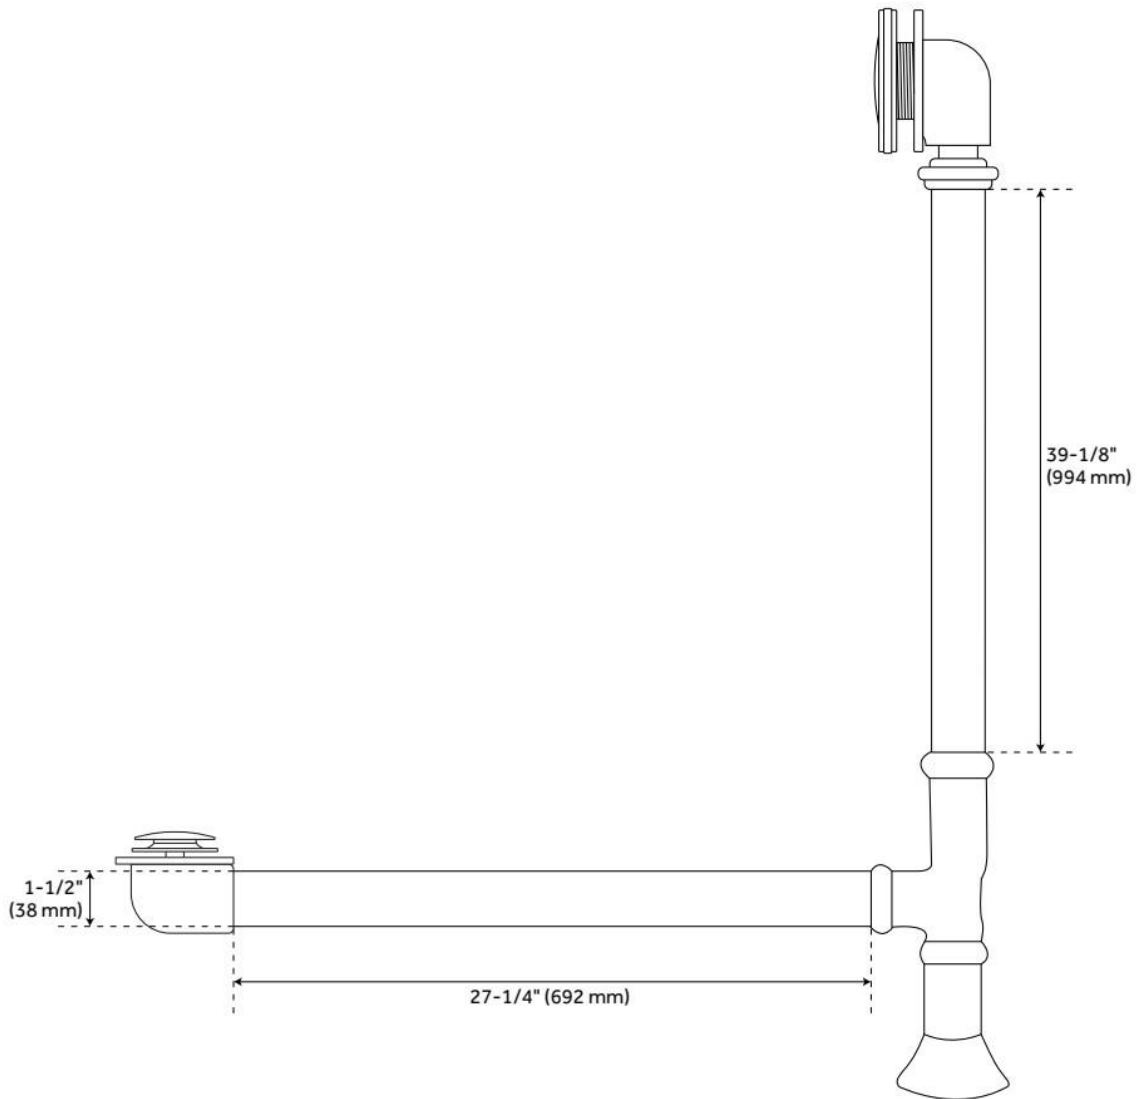

EXTENDED POP-UP TUB DRAIN - SWIVEL HEAD - DAISY WHEEL OVERFLOW - 1-1/2" TUBING

SKU: 946608

Code: SH439810, SH439814, SH438544, SH438550, SH439809, SH439797, SH439791, SH439804, SH439800, SH439818, SH439793, SH438545, SH438546, SH439817, SH439803, SH439799, SH439815, SH439801, SH439792, SH439802, SH439806, SH438547, SH439795, SH439819, SH439811, SH439812, SH438548, SH439808, SH439805, SH439796, SH439794, SH438549, SH439813, SH439807, SH439816

REVISED 6/17/2024