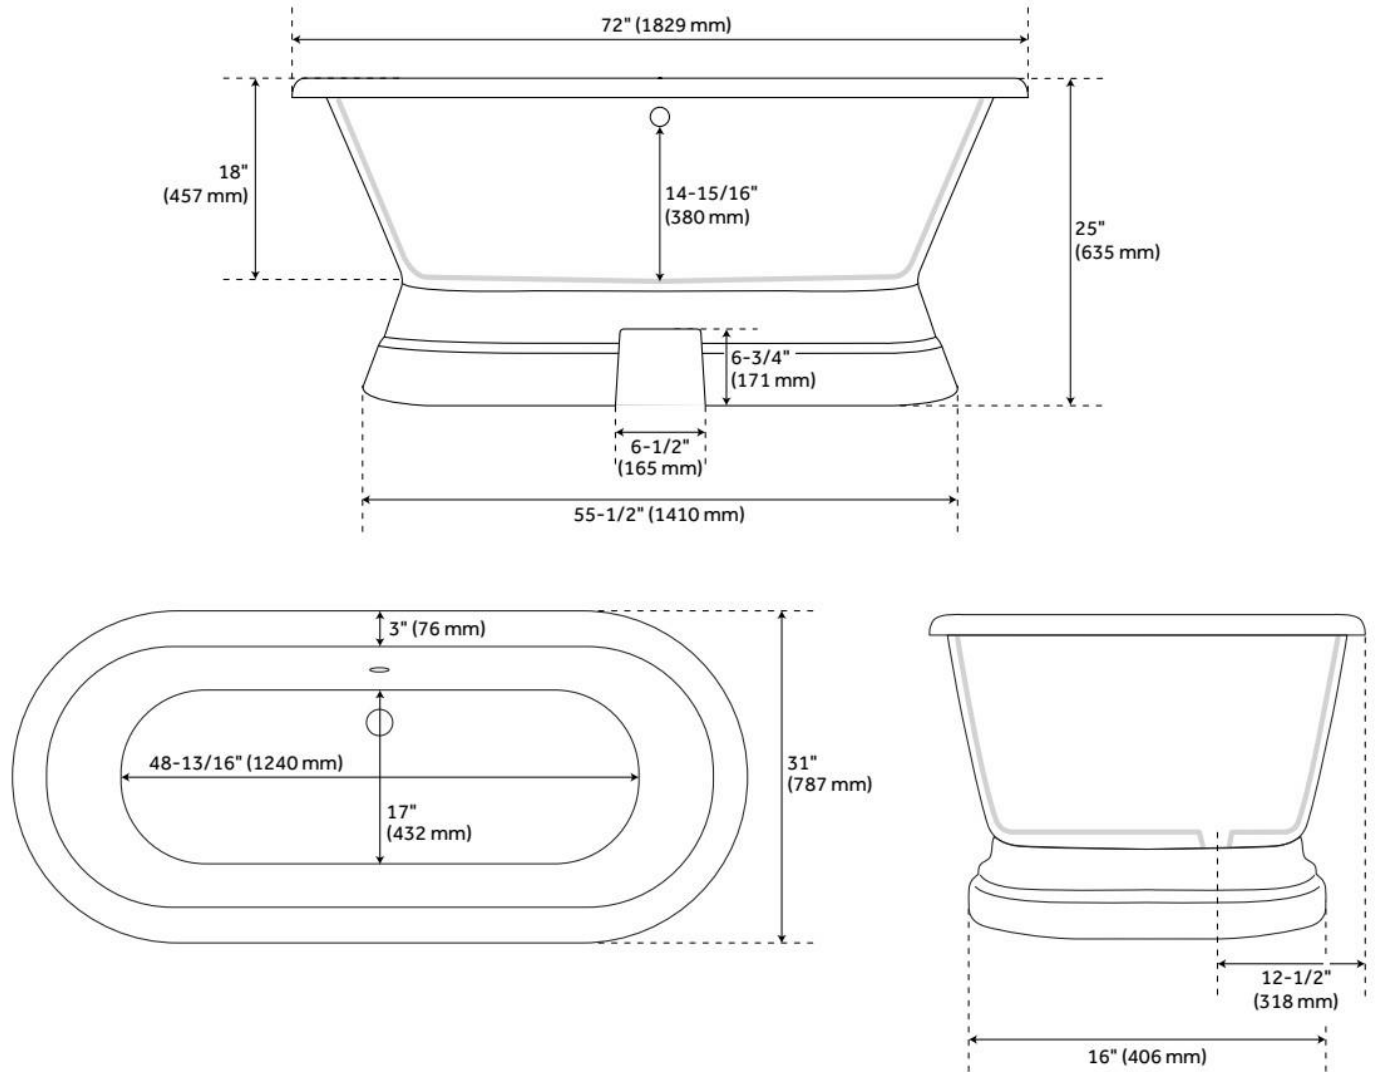

72" HENLEY CAST IRON DOUBLE-ENDED PEDESTAL TUB - ROLLED RIM

SKU: 946152-72-RR

Code: SH485307, SH485308, SH485309, SH485310, SH485311

REVISED 6/21/2024