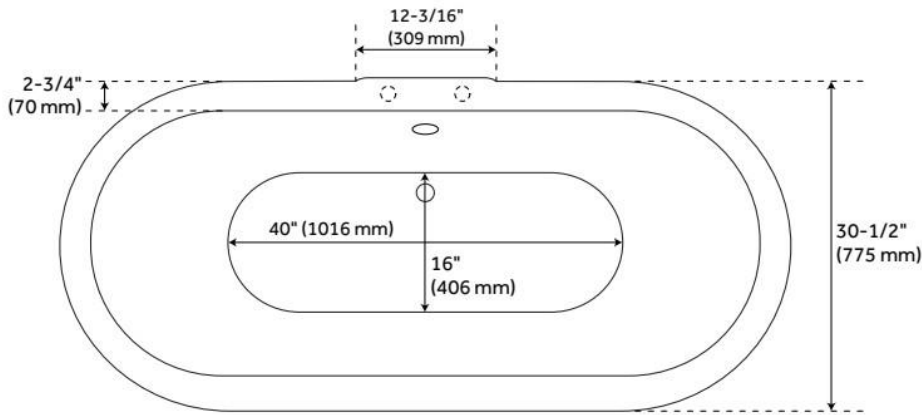

60" SANFORD CAST IRON CLAWFOOT TUB - 7" TAP HOLES - IMPERIAL FEET

SKU: 946155-60-RH

Code: SH283575, SH475670, SH283576, SH475672, SH291697, SH475674, SH291703, SH475676, SH444997, SH475970, SH445002, SH475971

REVISED 6/28/2024