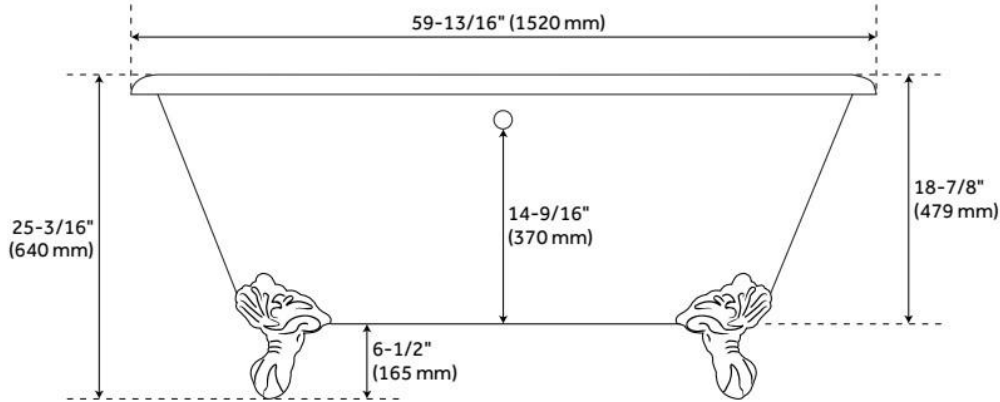

60" SANFORD CAST IRON CLAWFOOT TUB - 7" TAP HOLES - IMPERIAL FEET

SKU: 946155-60-RH

Code: SH283575, SH475670, SH283576, SH475672, SH291697, SH475674, SH291703, SH475676, SH444997, SH475970, SH445002, SH475971

REVISED 6/28/2024