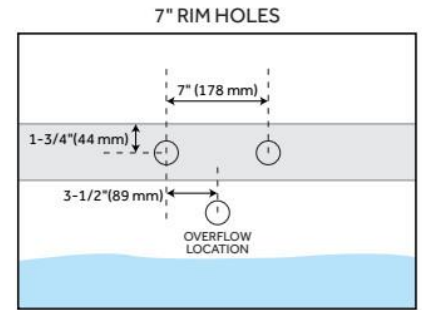

60" SANFORD CAST IRON CLAWFOOT TUB - 7" TAP HOLES - IMPERIAL FEET

SKU: 946155-60-RH

Code: SH283575, SH475670, SH283576, SH475672, SH291697, SH475674, SH291703, SH475676, SH444997, SH475970, SH445002, SH475971

REVISED 6/28/2024