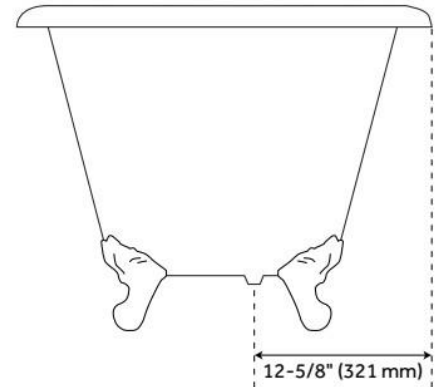

60" SANFORD CAST IRON CLAWFOOT TUB - 7" TAP HOLES - IMPERIAL FEET

SKU: 946155-60-RH

Code: SH283575, SH475670, SH283576, SH475672, SH291697, SH475674, SH291703, SH475676, SH444997, SH475970, SH445002, SH475971

REVISED 6/28/2024