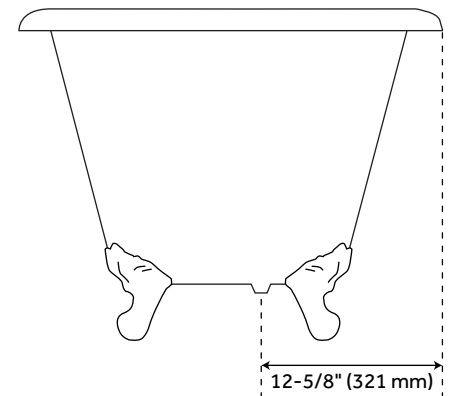

60" SANFORD CAST IRON CLAWFOOT TUB - 7" TAP HOLES - IMPERIAL FEET

SKU: 946155-60-RH

Code: SH283575, SH475670, SH283576, SH475672, SH291697, SH475674, SH291703, SH475676, SH444997, SH475970, SH445002, SH475971

FEATURES

Design: Traditional
Product Finish: White
Length: 59-13/16"
Width: 30-1/2"
Height: 25-3/16"
Water Depth To Overflow: 14-9/16"
Exterior Treatment: Hand-Smoothed Painted White
Interior Treatment: White Porcelain Enamel
Faucet Included: No
Shape: Oval
Feet Material: Cast Iron
Tub Overflow: Yes
Tub Material: Cast Iron
Tub Interior Length: 40"
Tub Interior Width: 16"
Feet Type: Imperial
Tap Deck: Yes
Faucet Drillings: Tap Deck - 7" Rim Holes
Water Capacity (Gallons): 36
Built-In Adjusters: Yes
Tub Weight Uncrated (lbs): 378

REVISED 3/28/2023

60" SANFORD CAST IRON CLAWFOOT TUB - 7" TAP HOLES - IMPERIAL FEET

SKU: 946155-60-RH

Code: SH283575, SH475670, SH283576, SH475672, SH291697, SH475674, SH291703, SH475676, SH444997, SH475970, SH445002, SH475971

REVISED 3/28/2023

60" SANFORD CAST IRON CLAWFOOT TUB - 7" TAP HOLES - IMPERIAL FEET

SKU: 946155-60-RH

All dimensions and specifications are nominal and may vary. Use actual products for accuracy in critical situations.