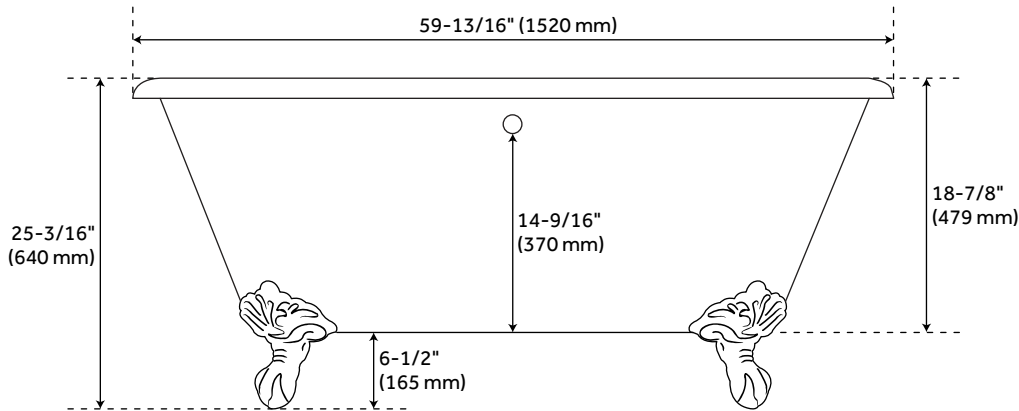

FEATURES

Design: Traditional
Product Finish: White
Length: 59-13/16"
Width: 30-1/2"
Height: 25-3/16"
Water Depth To Overflow: 14-9/16"
Exterior Treatment: Hand-Smoothed Painted White
Interior Treatment: White Porcelain Enamel
Faucet Included: No
Shape: Oval
Feet Material: Cast Iron
Tub Overflow: Yes
Tub Material: Cast Iron
Tub Interior Length: 40"
Tub Interior Width: 16"
Feet Type: Imperial
Tap Deck: Yes
Faucet Drillings: Tap Deck - 7" Rim Holes
Water Capacity (Gallons): 36
Built-In Adjusters: Yes
Tub Weight Uncrated (lbs): 378

REVISED 3/28/2023

60" SANFORD CAST IRON CLAWFOOT TUB - 7" TAP HOLES - IMPERIAL FEET

SKU: 946155-60-RH

Code: SH283575, SH475670, SH283576, SH475672, SH291697, SH475674, SH291703, SH475676, SH444997, SH475970, SH445002, SH475971

REVISED 3/28/2023

60" SANFORD CAST IRON CLAWFOOT TUB - 7" TAP HOLES - IMPERIAL FEET

SKU: 946155-60-RH

All dimensions and specifications are nominal and may vary. Use actual products for accuracy in critical situations.