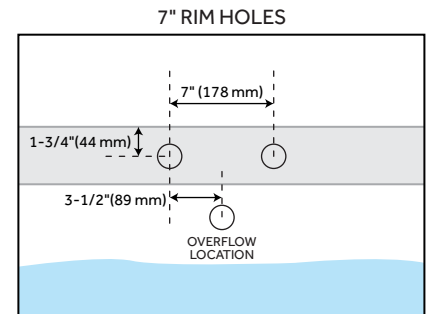

FEATURES

Design: Traditional
Product Finish: White
Length: 59-13/16"
Width: 30-1/2"
Height: 25-3/16"
Water Depth To Overflow: 14-9/16"
Exterior Treatment: Hand-Smoothed Painted White
Interior Treatment: White Porcelain Enamel
Faucet Included: No
Shape: Oval
Feet Material: Cast Iron
Tub Overflow: Yes
Tub Material: Cast Iron
Tub Interior Length: 40"
Tub Interior Width: 16"
Feet Type: Imperial
Tap Deck: Yes
Faucet Drillings: Tap Deck - 7" Rim Holes
Water Capacity (Gallons): 36
Built-In Adjusters: Yes
Tub Weight Uncrated (lbs): 378

REVISED 3/28/2023

60" SANFORD CAST IRON CLAWFOOT TUB - 7" TAP HOLES - IMPERIAL FEET

SKU: 946155-60-RH

Code: SH283575, SH475670, SH283576, SH475672, SH291697, SH475674, SH291703, SH475676, SH444997, SH475970, SH445002, SH475971

REVISED 3/28/2023

60" SANFORD CAST IRON CLAWFOOT TUB - 7" TAP HOLES - IMPERIAL FEET

SKU: 946155-60-RH

All dimensions and specifications are nominal and may vary. Use actual products for accuracy in critical situations.