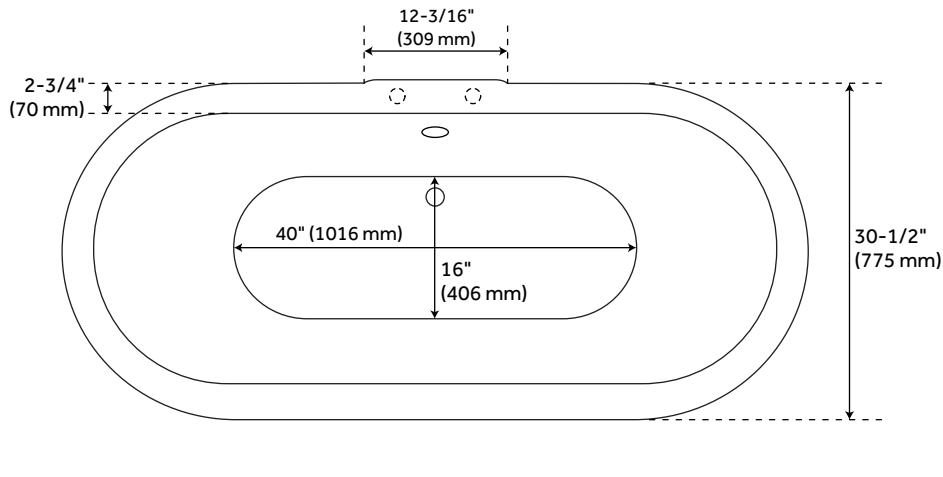

60" SANFORD CAST IRON CLAWFOOT TUB - 7" TAP HOLES - IMPERIAL FEET

SKU: 946155-60-RH

Code: SH283575, SH475670, SH283576, SH475672, SH291697, SH475674, SH291703, SH475676, SH444997, SH475970, SH445002, SH475971

FEATURES

Design: Traditional
Product Finish: White
Length: 59-13/16"
Width: 30-1/2"
Height: 25-3/16"
Water Depth To Overflow: 14-9/16"
Exterior Treatment: Hand-Smoothed Painted White
Interior Treatment: White Porcelain Enamel
Faucet Included: No
Shape: Oval
Feet Material: Cast Iron
Tub Overflow: Yes
Tub Material: Cast Iron
Tub Interior Length: 40"
Tub Interior Width: 16"
Feet Type: Imperial
Tap Deck: Yes
Faucet Drillings: Tap Deck - 7" Rim Holes
Water Capacity (Gallons): 36
Built-In Adjusters: Yes
Tub Weight Uncrated (lbs): 378

REVISED 3/28/2023

60" SANFORD CAST IRON CLAWFOOT TUB - 7" TAP HOLES - IMPERIAL FEET

SKU: 946155-60-RH

Code: SH283575, SH475670, SH283576, SH475672, SH291697, SH475674, SH291703, SH475676, SH444997, SH475970, SH445002, SH475971

REVISED 3/28/2023

60" SANFORD CAST IRON CLAWFOOT TUB - 7" TAP HOLES - IMPERIAL FEET

SKU: 946155-60-RH

All dimensions and specifications are nominal and may vary. Use actual products for accuracy in critical situations.