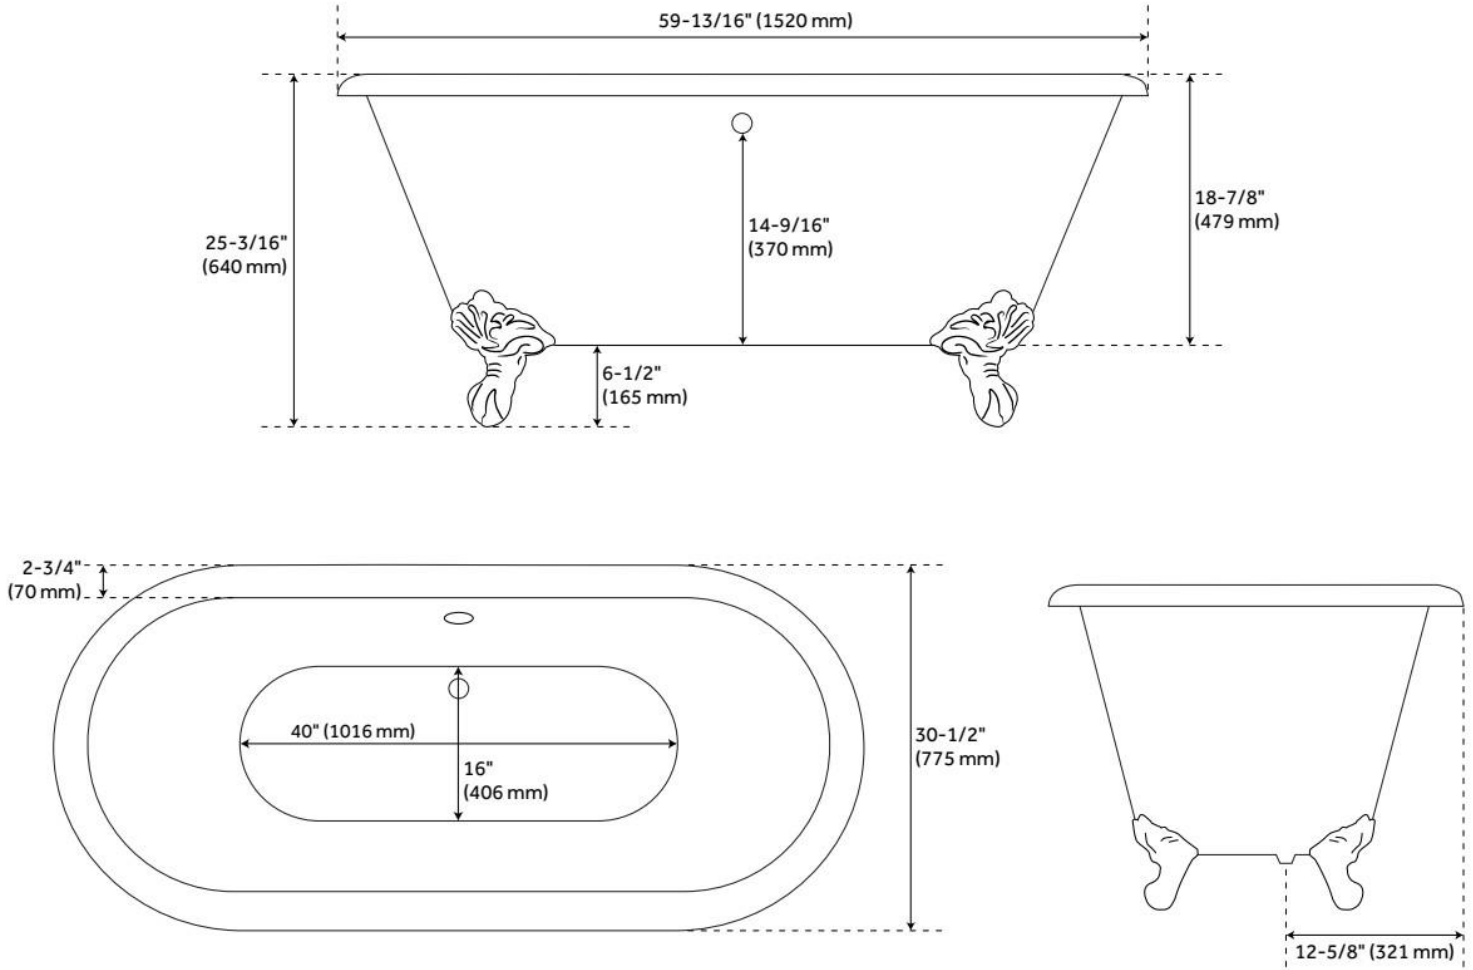

FEATURES

Tub Material: Cast Iron
Product Finish: White
Shape: Oval
Tub Drain Placement: Offset
Drain Included: Optional
Water Depth to Overflow: 14-9/16"
Water Capacity (Gallons): 41
Built-In Adjusters: Yes
Tub Weight Uncrated (lbs): 270
Optional Accessory: 428473

LISTED ID: 510729, 510724, 510721, 510720

ADDITIONAL FEATURES

- Overflow Drain will include: Extended Pop-Up Drain with Swivel Head, a Daisy Wheel overflow, which remain open to allow water into the drain.
- If Dark Gray Feet are selected, they will come with a white drain. All other feet selections the drain finish will match the feet.

REVISED 6/19/2024

60" SANFORD CAST IRON CLAWFOOT TUB - ROLLED RIM - IMPERIAL FEET

SKU: 946155-60-RR

Code: SH291695, SH475671, SH291696, SH475673, SH291699, SH475675, SH291705, SH475677, SH444998, SH475972, SH445003, SH475973

FEATURES

LISTED ID: 510721, 510720, 510729, 510724

- Product is a Signature Hardware exclusive design.
- Overflow head swivels for use on most tubs, including those with a slanted wall.
- Adjustable overflow can be used on double wall tubs.
- Made from solid brass materials.
- 1-5/16" Thread length dimensions: 27-1/4" L drain pipe, 39-1/8" H overflow pipe. Accommodates tub walls up to 7/8" thick at overflow.
- 2-3/8" thread length dimensions: 27-1/4" L drain pipe, 39-1/8" H overflow pipe. Accommodates tub walls up to 1-3/4" thick at overflow.
- 2-15/16" thread length dimensions: 27-1/4" L drain pipe, 39-1/8" H overflow pipe. Accommodates tub walls up to 2-1/2" thick at overflow.
- 3-11/16" thread length dimensions: 27-1/4" L drain pipe, 39-1/8" H overflow pipe. Accommodates tub walls up to 3-3/8" thick at overflow.
- 4-1/4" thread length dimensions: 27-1/4" L drain pipe, 39-1/8" H overflow pipe. Accommodates tub walls up to 3-3/4" thick at overflow.