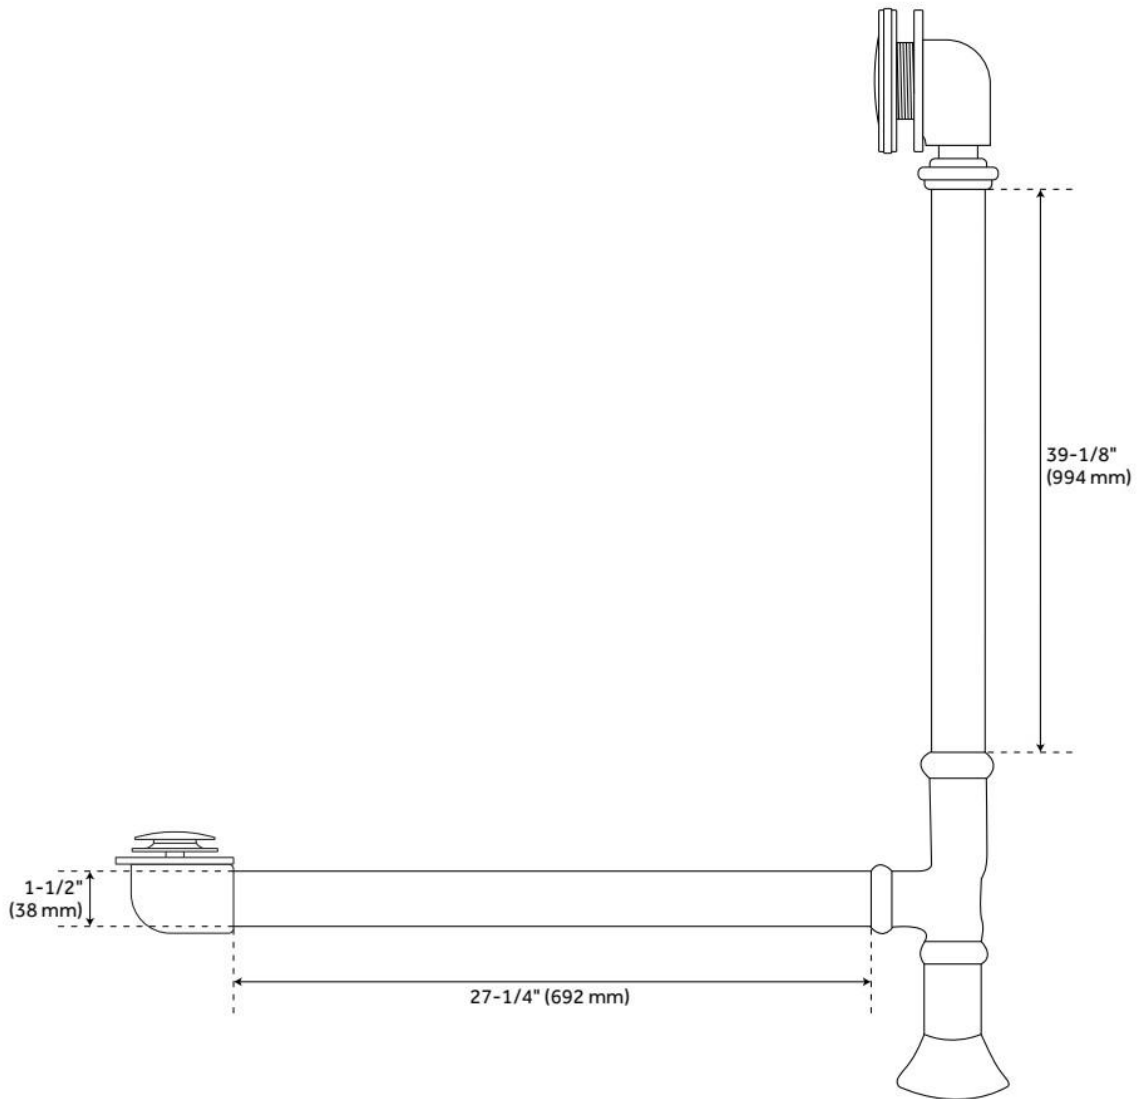

FEATURES

Tub Material: Cast Iron
Product Finish: White
Shape: Oval
Tub Drain Placement: Offset
Drain Included: Optional
Water Depth to Overflow: 14-9/16"
Water Capacity (Gallons): 41
Built-In Adjusters: Yes
Tub Weight Uncrated (lbs): 270
Optional Accessory: 428473

FEATURES

LISTED ID: 510721, 510720, 510729, 510724

- Product is a Signature Hardware exclusive design.
- Overflow head swivels for use on most tubs, including those with a slanted wall.
- Adjustable overflow can be used on double wall tubs.
- Made from solid brass materials.
- 1-5/16" Thread length dimensions: 27-1/4" L drain pipe, 39-1/8" H overflow pipe. Accommodates tub walls up to 7/8" thick at overflow.
- 2-3/8" thread length dimensions: 27-1/4" L drain pipe, 39-1/8" H overflow pipe. Accommodates tub walls up to 1-3/4" thick at overflow.
- 2-15/16" thread length dimensions: 27-1/4" L drain pipe, 39-1/8" H overflow pipe. Accommodates tub walls up to 2-1/2" thick at overflow.
- 3-11/16" thread length dimensions: 27-1/4" L drain pipe, 39-1/8" H overflow pipe. Accommodates tub walls up to 3-3/8" thick at overflow.
- 4-1/4" thread length dimensions: 27-1/4" L drain pipe, 39-1/8" H overflow pipe. Accommodates tub walls up to 3-3/4" thick at overflow.

REVISED 6/17/2024

EXTENDED POP-UP TUB DRAIN - SWIVEL HEAD - DAISY WHEEL OVERFLOW - 1-1/2" TUBING

SKU: 946608

Code: SH439810, SH439814, SH438544, SH438550, SH439809, SH439797, SH439791, SH439804, SH439800, SH439818, SH439793, SH438545, SH438546, SH439817, SH439803, SH439799, SH439815, SH439801, SH439792, SH439802, SH439806, SH438547, SH439795, SH439819, SH439811, SH439812, SH438548, SH439808, SH439805, SH439796, SH439794, SH438549, SH439813, SH439807, SH439816