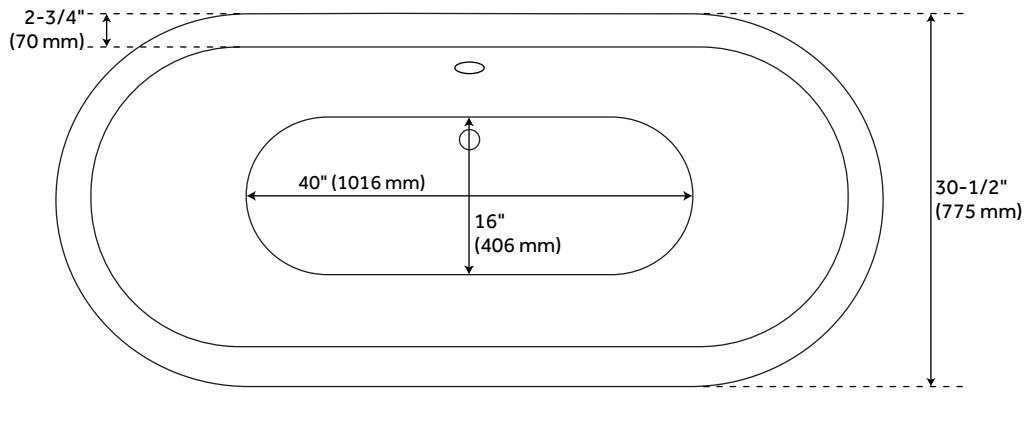

60" SANFORD CAST IRON CLAWFOOT TUB - ROLLED RIM - IMPERIAL FEET

SKU: 946155-60-RR

All dimensions and specifications are nominal and may vary. Use actual products for accuracy in critical situations.