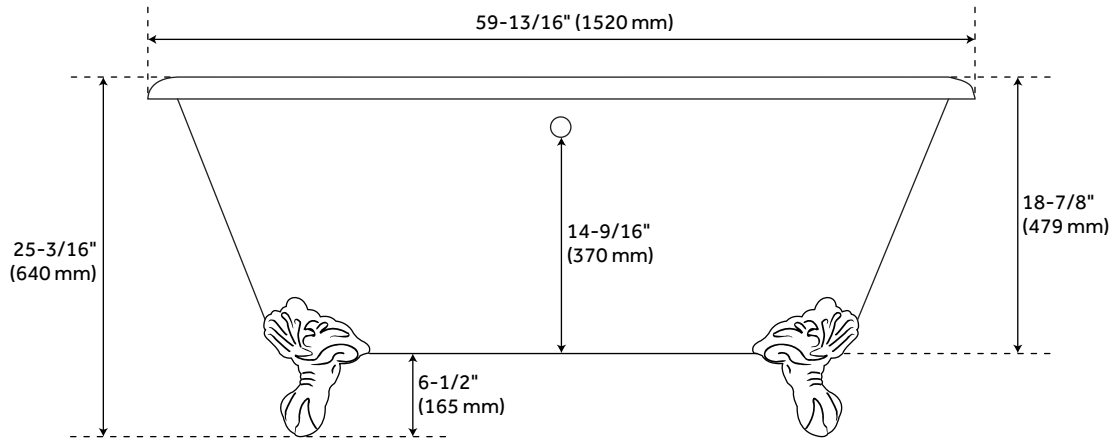

60" SANFORD CAST IRON CLAWFOOT TUB - ROLLED RIM - IMPERIAL FEET

SKU: 946155-60-RR

All dimensions and specifications are nominal and may vary. Use actual products for accuracy in critical situations.