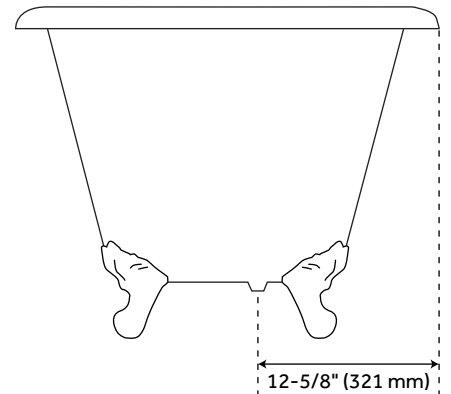

60" SANFORD CAST IRON CLAWFOOT TUB - ROLLED RIM - IMPERIAL FEET

SKU: 946155-60-RR

All dimensions and specifications are nominal and may vary. Use actual products for accuracy in critical situations.