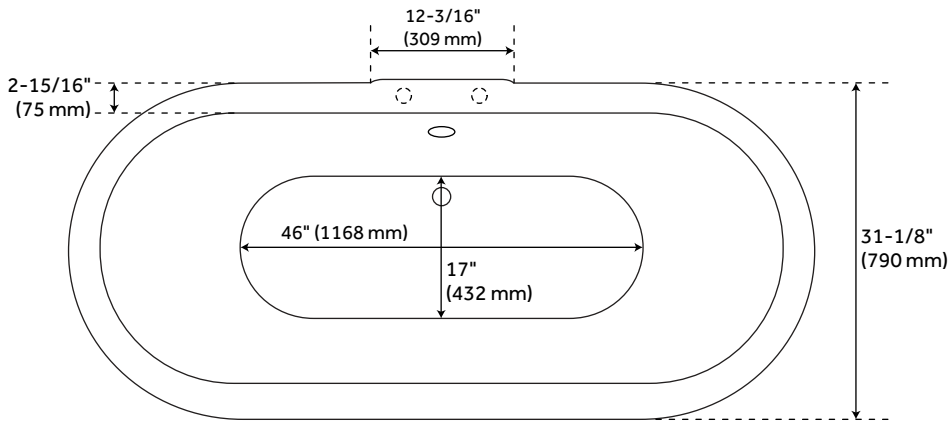

FEATURES

Design: Traditional
Product Finish: White
Length: 66"
Width: 31-1/8"
Height: 23-5/8"
Water Depth To Overflow: 13"
Exterior Treatment: Hand-Smoothed Painted White
Interior Treatment: White Porcelain Enamel
Faucet Included: No
Shape: Oval
Feet Material: Cast Iron
Tub Overflow: Yes
Tub Material: Cast Iron
Tub Interior Length: 46"
Tub Interior Width: 17"
Feet Type: Imperial
Tap Deck: Yes
Faucet Drillings: Tap Deck - 7" Rim Holes
Water Capacity (Gallons): 47
Built-In Adjusters: Yes
Tub Weight Uncrated (lbs): 406

REVISED 3/28/2023

66" SANFORD CAST IRON CLAWFOOT TUB - 7" TAP HOLES - IMPERIAL FEET

SKU: 946155-66-RH

Code: SH291681, SH475678, SH291689, SH475680, SH291683, SH475682, SH291687, SH475684, SH444999, SH475968, SH445004, SH475969

REVISED 3/28/2023

66" SANFORD CAST IRON CLAWFOOT TUB - 7" TAP HOLES - IMPERIAL FEET

SKU: 946155-66-RH

All dimensions and specifications are nominal and may vary. Use actual products for accuracy in critical situations.