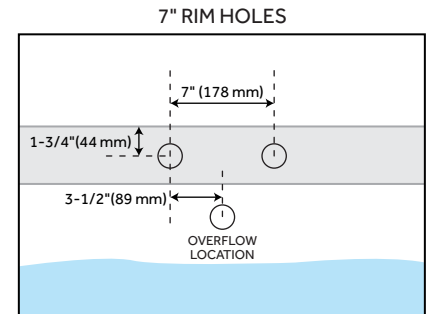

FEATURES

Design: Traditional
Product Finish: White
Length: 66"
Width: 31-1/8"
Height: 23-5/8"
Water Depth To Overflow: 13"
Exterior Treatment: Hand-Smoothed Painted White
Interior Treatment: White Porcelain Enamel
Faucet Included: No
Shape: Oval
Feet Material: Cast Iron
Tub Overflow: Yes
Tub Material: Cast Iron
Tub Interior Length: 46"
Tub Interior Width: 17"
Feet Type: Imperial
Tap Deck: Yes
Faucet Drillings: Tap Deck - 7" Rim Holes
Water Capacity (Gallons): 47
Built-In Adjusters: Yes
Tub Weight Uncrated (lbs): 406

REVISED 3/28/2023

66" SANFORD CAST IRON CLAWFOOT TUB - 7" TAP HOLES - IMPERIAL FEET

SKU: 946155-66-RH

Code: SH291681, SH475678, SH291689, SH475680, SH291683, SH475682, SH291687, SH475684, SH444999, SH475968, SH445004, SH475969

REVISED 3/28/2023

66" SANFORD CAST IRON CLAWFOOT TUB - 7" TAP HOLES - IMPERIAL FEET

SKU: 946155-66-RH

All dimensions and specifications are nominal and may vary. Use actual products for accuracy in critical situations.