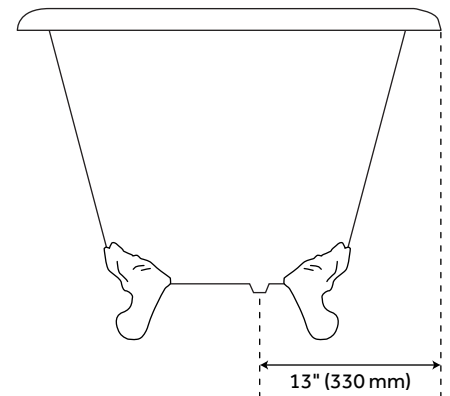

66" SANFORD CAST IRON CLAWFOOT TUB - 7" TAP HOLES - IMPERIAL FEET

SKU: 946155-66-RH

Code: SH291681, SH475678, SH291689, SH475680, SH291683, SH475682, SH291687, SH475684, SH444999, SH475968, SH445004, SH475969

FEATURES

Design: Traditional
Product Finish: White
Length: 66"
Width: 31-1/8"
Height: 23-5/8"
Water Depth To Overflow: 13"
Exterior Treatment: Hand-Smoothed Painted White
Interior Treatment: White Porcelain Enamel
Faucet Included: No
Shape: Oval
Feet Material: Cast Iron
Tub Overflow: Yes
Tub Material: Cast Iron
Tub Interior Length: 46"
Tub Interior Width: 17"
Feet Type: Imperial
Tap Deck: Yes
Faucet Drillings: Tap Deck - 7" Rim Holes
Water Capacity (Gallons): 47
Built-In Adjusters: Yes
Tub Weight Uncrated (lbs): 406

REVISED 3/28/2023

66" SANFORD CAST IRON CLAWFOOT TUB - 7" TAP HOLES - IMPERIAL FEET

SKU: 946155-66-RH

Code: SH291681, SH475678, SH291689, SH475680, SH291683, SH475682, SH291687, SH475684, SH444999, SH475968, SH445004, SH475969

REVISED 3/28/2023

66" SANFORD CAST IRON CLAWFOOT TUB - 7" TAP HOLES - IMPERIAL FEET

SKU: 946155-66-RH

All dimensions and specifications are nominal and may vary. Use actual products for accuracy in critical situations.