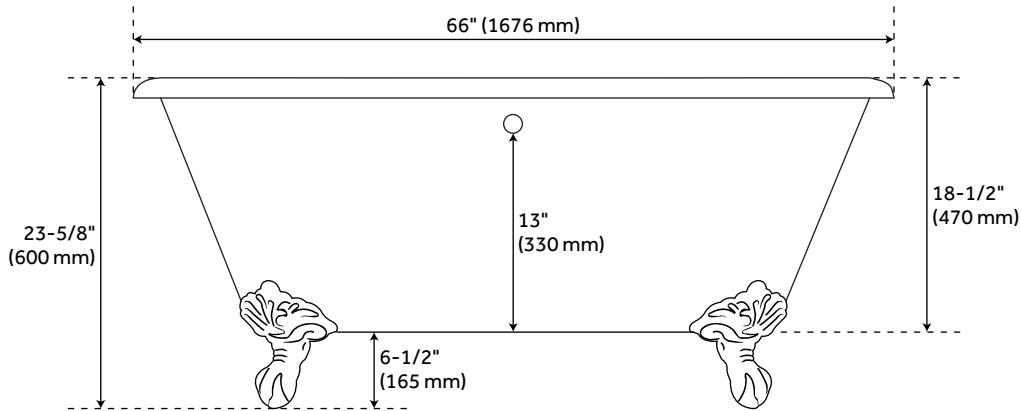

FEATURES

Design: Traditional
Product Finish: White
Length: 66"
Width: 31-1/8"
Height: 23-5/8"
Water Depth To Overflow: 13"
Exterior Treatment: Hand-Smoothed Painted White
Interior Treatment: White Porcelain Enamel
Faucet Included: No
Shape: Oval
Feet Material: Cast Iron
Tub Overflow: Yes
Tub Material: Cast Iron
Tub Interior Length: 46"
Tub Interior Width: 17"
Feet Type: Imperial
Tap Deck: Yes
Faucet Drillings: Tap Deck - 7" Rim Holes
Water Capacity (Gallons): 47
Built-In Adjusters: Yes
Tub Weight Uncrated (lbs): 406

REVISED 3/28/2023

66" SANFORD CAST IRON CLAWFOOT TUB - 7" TAP HOLES - IMPERIAL FEET

SKU: 946155-66-RH

Code: SH291681, SH475678, SH291689, SH475680, SH291683, SH475682, SH291687, SH475684, SH444999, SH475968, SH445004, SH475969

REVISED 3/28/2023

66" SANFORD CAST IRON CLAWFOOT TUB - 7" TAP HOLES - IMPERIAL FEET

SKU: 946155-66-RH

All dimensions and specifications are nominal and may vary. Use actual products for accuracy in critical situations.