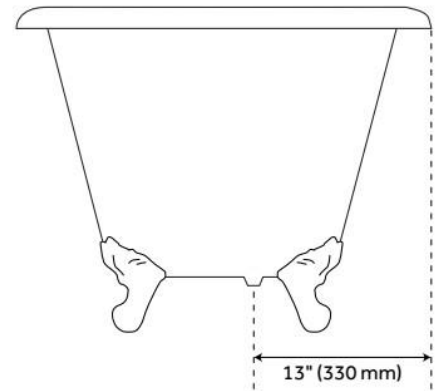

66" SANFORD CAST IRON CLAWFOOT TUB - ROLLED RIM - IMPERIAL FEET

SKU: 946155-66-RR

Code: SH291706, SH475679, SH291710, SH475681, SH291707, SH475683, SH291709, SH475685, SH445000, SH475974, SH445005, SH475975

REVISED 6/17/2024