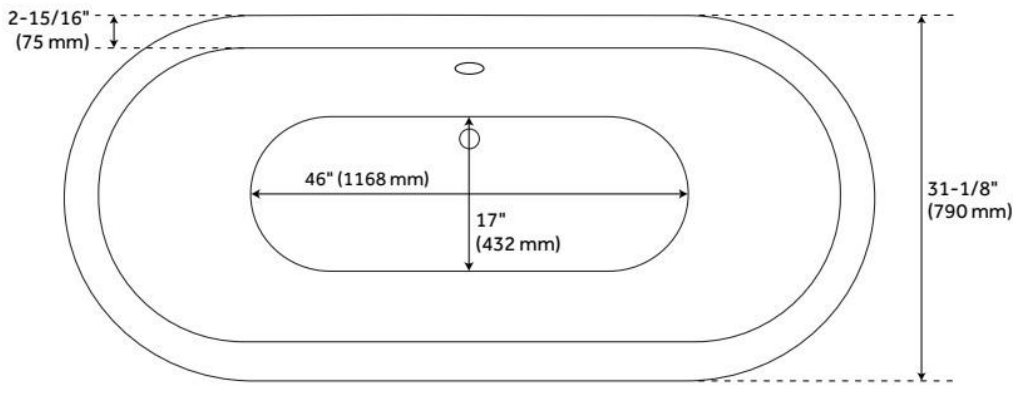

66" SANFORD CAST IRON CLAWFOOT TUB - ROLLED RIM - IMPERIAL FEET

SKU: 946155-66-RR

Code: SH291706, SH475679, SH291710, SH475681, SH291707, SH475683, SH291709, SH475685, SH445000, SH475974, SH445005, SH475975

REVISED 6/17/2024