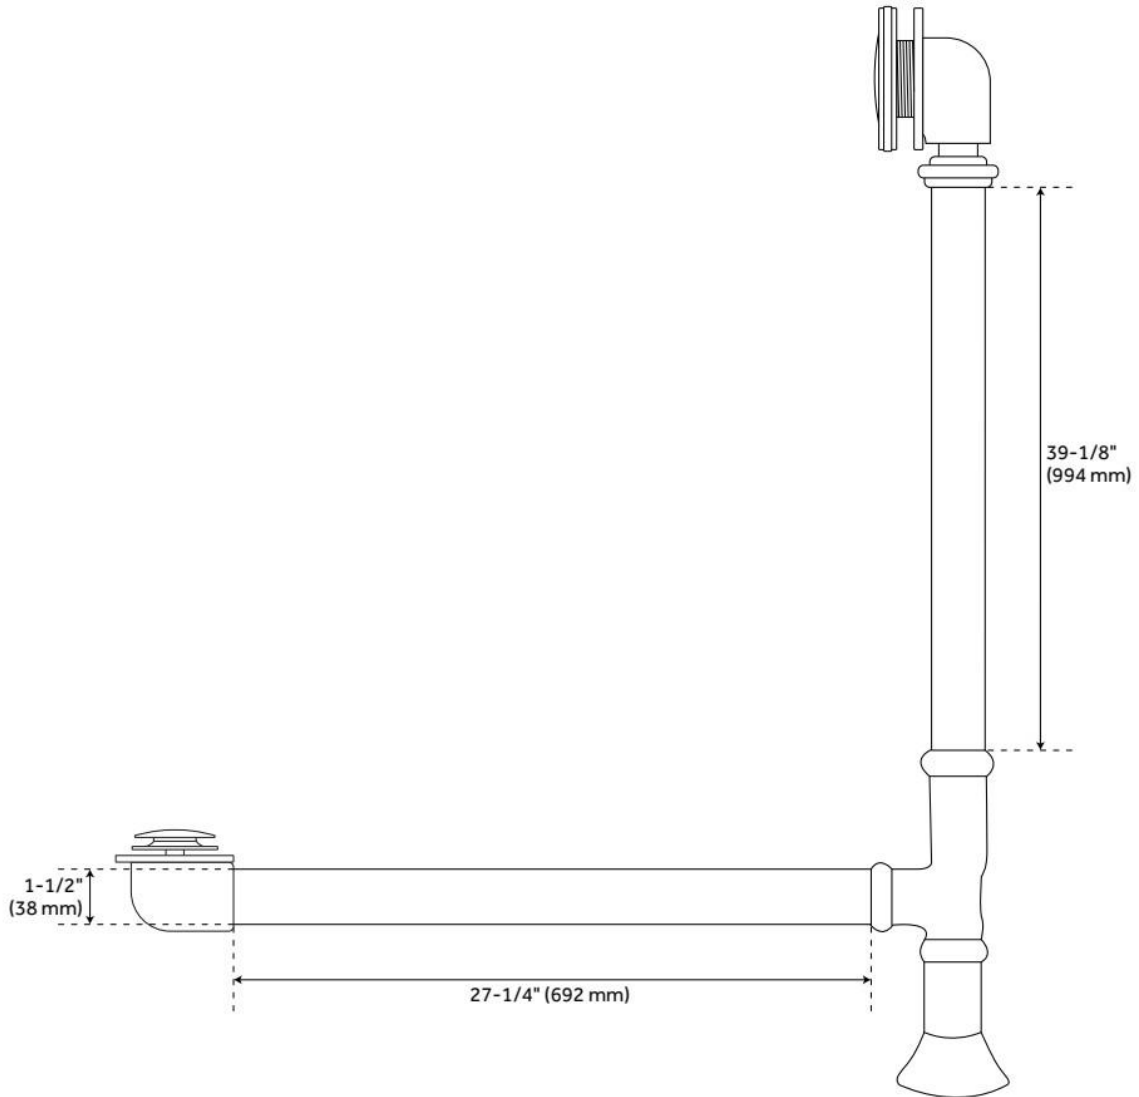

## FEATURES

Tub Material: Cast Iron  
Product Finish: White  
Shape: Oval  
Tub Drain Placement: Offset  
Drain Included: Optional  
Water Depth to Overflow: 13"  
Water Capacity (Gallons): 47  
Built-In Adjusters: Yes  
Tub Weight Uncrated (lbs): 300  
Optional Accessory: 428473

## FEATURES

LISTED ID: 510721, 510720, 510729, 510724

- Product is a Signature Hardware exclusive design.
- Overflow head swivels for use on most tubs, including those with a slanted wall.
- Adjustable overflow can be used on double wall tubs.
- Made from solid brass materials.
- 1-5/16" Thread length dimensions: 27-1/4" L drain pipe, 39-1/8" H overflow pipe. Accommodates tub walls up to 7/8" thick at overflow.
- 2-3/8" thread length dimensions: 27-1/4" L drain pipe, 39-1/8" H overflow pipe. Accommodates tub walls up to 1-3/4" thick at overflow.
- 2-15/16" thread length dimensions: 27-1/4" L drain pipe, 39-1/8" H overflow pipe. Accommodates tub walls up to 2-1/2" thick at overflow.
- 3-11/16" thread length dimensions: 27-1/4" L drain pipe, 39-1/8" H overflow pipe. Accommodates tub walls up to 3-3/8" thick at overflow.
- 4-1/4" thread length dimensions: 27-1/4" L drain pipe, 39-1/8" H overflow pipe. Accommodates tub walls up to 3-3/4" thick at overflow.

# EXTENDED POP-UP TUB DRAIN - SWIVEL HEAD - DAISY WHEEL OVERFLOW - 1-1/2" TUBING

SKU: 946608

Code: SH439810, SH439814, SH438544, SH438550, SH439809, SH439797, SH439791, SH439804, SH439800, SH439818, SH439793, SH438545, SH438546, SH439817, SH439803, SH439799, SH439815, SH439801, SH439792, SH439802, SH439806, SH438547, SH439795, SH439819, SH439811, SH439812, SH438548, SH439808, SH439805, SH439796, SH439794, SH438549, SH439813, SH439807, SH439816