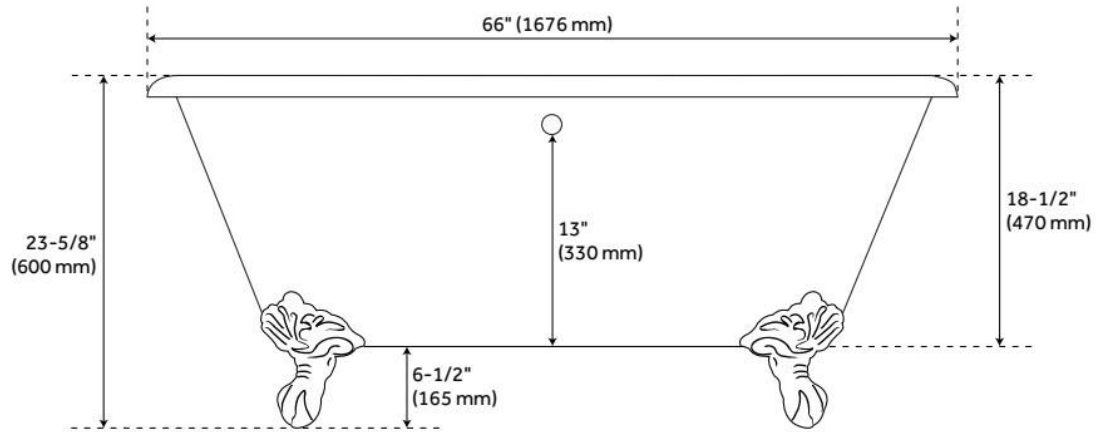

66" SANFORD CAST IRON CLAWFOOT TUB - ROLLED RIM - IMPERIAL FEET

SKU: 946155-66-RR

Code: SH291706, SH475679, SH291710, SH475681, SH291707, SH475683, SH291709, SH475685, SH445000, SH475974, SH445005, SH475975

REVISED 6/17/2024