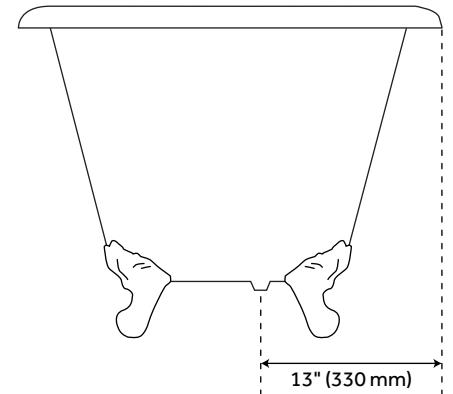

66" SANFORD CAST IRON CLAWFOOT TUB - ROLLED RIM - IMPERIAL FEET

SKU: 946155-66-RR

Code: SH291706, SH475679, SH291710, SH475681, SH291707, SH475683, SH291709, SH475685, SH445000, SH475974, SH445005, SH475975

FEATURES

Design: Traditional
Product Finish: White
Length: 66"
Width: 31-1/8"
Height: 23-5/8"
Water Depth To Overflow: 13"
Exterior Treatment: Hand-Smoothed Painted White
Interior Treatment: White Porcelain Enamel
Faucet Included: No
Shape: Oval
Feet Material: Cast Iron
Tub Overflow: Yes
Tub Material: Cast Iron
Tub Interior Length: 46"
Tub Interior Width: 17"
Feet Type: Imperial
Tap Deck: No
Faucet Drillings: Roll Top - No Drillings
Water Capacity (Gallons): 47
Built-In Adjusters: Yes
Tub Weight Uncrated (lbs): 300

REVISED 3/28/2023

66" SANFORD CAST IRON CLAWFOOT TUB - ROLLED RIM - IMPERIAL FEET

SKU: 946155-66-RR

Code: SH291706, SH475679, SH291710, SH475681, SH291707, SH475683, SH291709, SH475685, SH445000, SH475974, SH445005, SH475975

REVISED 3/28/2023

66" SANFORD CAST IRON CLAWFOOT TUB - ROLLED RIM - IMPERIAL FEET

SKU: 946155-66-RR

All dimensions and specifications are nominal and may vary. Use actual products for accuracy in critical situations.