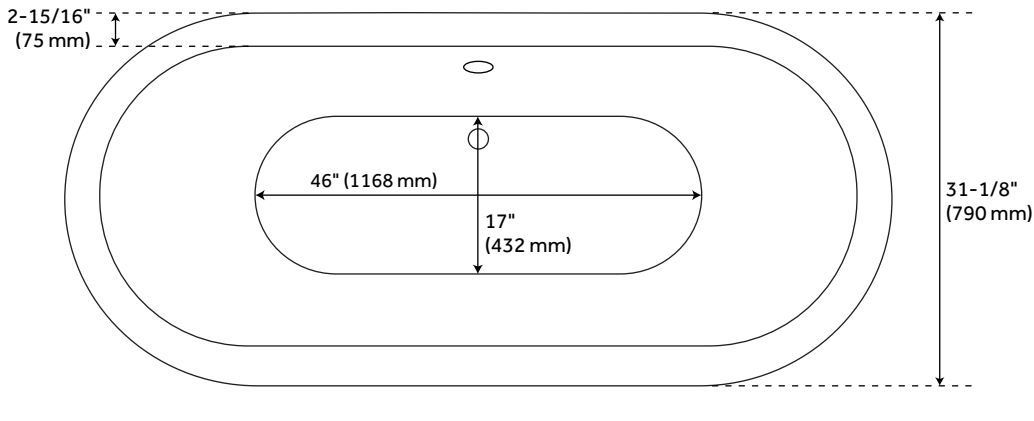

66" SANFORD CAST IRON CLAWFOOT TUB - ROLLED RIM - IMPERIAL FEET

SKU: 946155-66-RR

All dimensions and specifications are nominal and may vary. Use actual products for accuracy in critical situations.