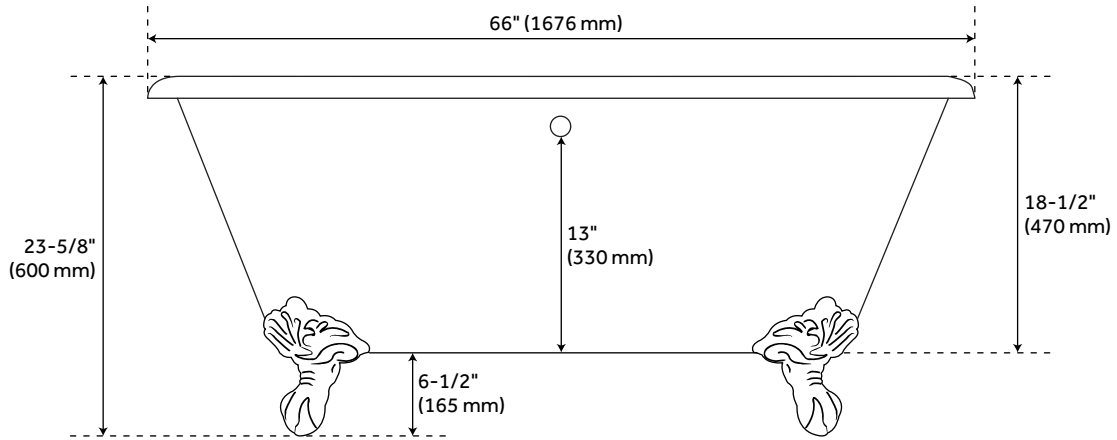

66" SANFORD CAST IRON CLAWFOOT TUB - ROLLED RIM - IMPERIAL FEET

SKU: 946155-66-RR

All dimensions and specifications are nominal and may vary. Use actual products for accuracy in critical situations.