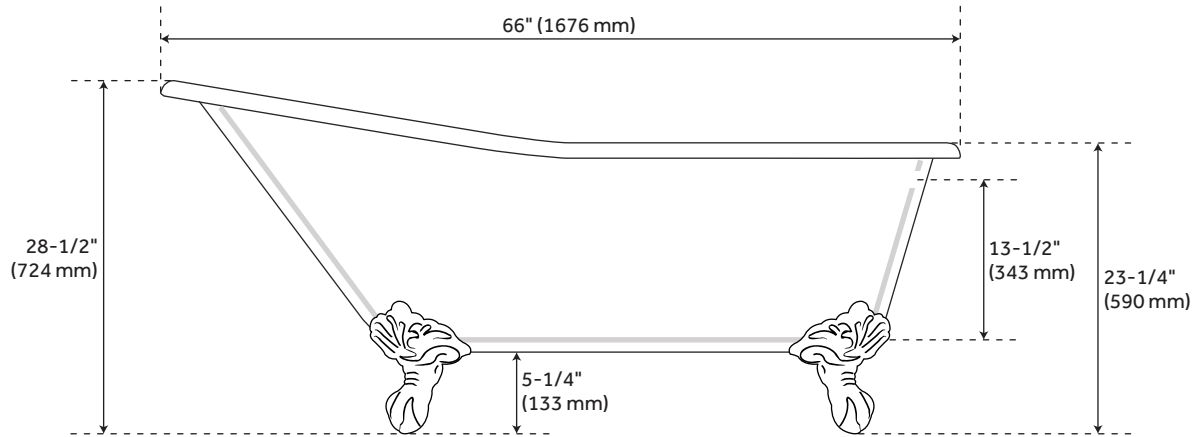

FEATURES

Design: Traditional
Product Finish: White
Material: Cast Iron
Length: 66"
Width: 30-3/8"
Height: 28-1/2"
Water Depth To Overflow: 13-1/2"
Exterior Treatment: Hand-Smoothed Painted White
Interior Treatment: White Porcelain Enamel
Faucet Included: No
Shape: Oval
Feet Material: Cast Iron
Tub Overflow: Yes
Tub Material: Cast Iron
Tub Interior Length: 41"
Tub Interior Width: 16"
Feet Type: Imperial
Tap Deck: Yes
Faucet Drillings: Tap Deck - 7" Rim Holes
Water Capacity (Gallons): 38
Built-In Adjusters: Yes
Tub Weight Uncrated (lbs): 413

REVISED 8/3/2023

66" GOODWIN CAST IRON SLIPPER CLAWFOOT TUB - TAP DECK - 7" TAP HOLES - IMPERIAL FEET

SKU: 946165-66-RH

Code: SH307108, SH475714, SH307109, SH475715, SH307110, SH475716, SH307111, SH475717, SH307112, SH475718, SH445007, SH475978, SH445010, SH475979

ADDITIONAL FEATURES

- Overflow Drain will include: Extended Pop-Up Drain with Swivel Head, a Daisy Wheel overflow, which remain open to allow water into the drain.
- If Dark Gray Feet are selected, they will come with a white drain. All other feet selections the drain finish will match the feet.

REVISED 8/3/2023

66" GOODWIN CAST IRON SLIPPER CLAWFOOT TUB - TAP DECK - 7" TAP HOLES - IMPERIAL FEET

All dimensions and specifications are nominal and may vary. Use actual products for accuracy in critical situations.