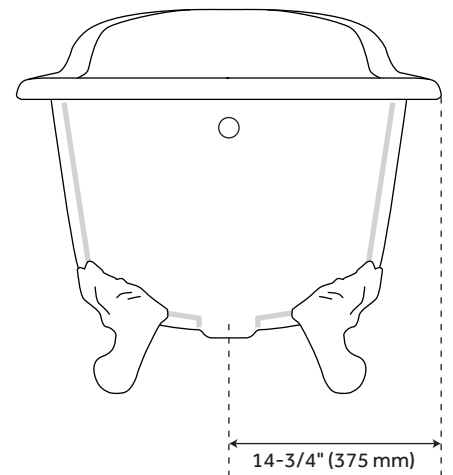

66" GOODWIN CAST IRON SLIPPER CLAWFOOT TUB - TAP DECK - 7" TAP HOLES - IMPERIAL FEET

SKU: 946165-66-RH

Code: SH307108, SH475714, SH307109, SH475715, SH307110, SH475716, SH307111, SH475717, SH307112, SH475718, SH445007, SH475978, SH445010, SH475979

FEATURES

Design: Traditional
Product Finish: White
Material: Cast Iron
Length: 66"
Width: 30-3/8"
Height: 28-1/2"
Water Depth To Overflow: 13-1/2"
Exterior Treatment: Hand-Smoothed Painted White
Interior Treatment: White Porcelain Enamel
Faucet Included: No
Shape: Oval
Feet Material: Cast Iron
Tub Overflow: Yes
Tub Material: Cast Iron
Tub Interior Length: 41"
Tub Interior Width: 16"
Feet Type: Imperial
Tap Deck: Yes
Faucet Drillings: Tap Deck - 7" Rim Holes
Water Capacity (Gallons): 38
Built-In Adjusters: Yes
Tub Weight Uncrated (lbs): 413

REVISED 8/3/2023

66" GOODWIN CAST IRON SLIPPER CLAWFOOT TUB - TAP DECK - 7" TAP HOLES - IMPERIAL FEET

SKU: 946165-66-RH

Code: SH307108, SH475714, SH307109, SH475715, SH307110, SH475716, SH307111, SH475717, SH307112, SH475718, SH445007, SH475978, SH445010, SH475979

REVISED 8/3/2023

66" GOODWIN CAST IRON SLIPPER CLAWFOOT TUB - TAP DECK - 7" TAP HOLES - IMPERIAL FEET

All dimensions and specifications are nominal and may vary. Use actual products for accuracy in critical situations.