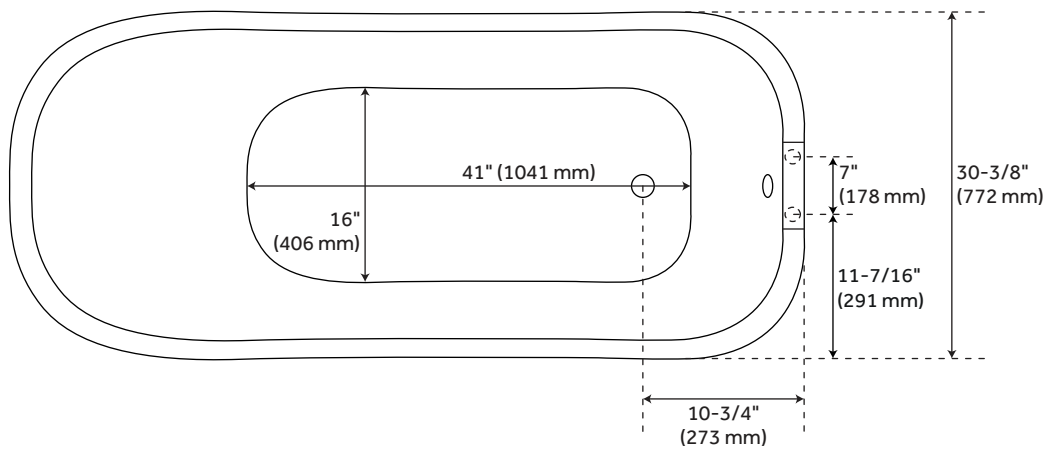

FEATURES

Design: Traditional
Product Finish: White
Material: Cast Iron
Length: 66"
Width: 30-3/8"
Height: 28-1/2"
Water Depth To Overflow: 13-1/2"
Exterior Treatment: Hand-Smoothed Painted White
Interior Treatment: White Porcelain Enamel
Faucet Included: No
Shape: Oval
Feet Material: Cast Iron
Tub Overflow: Yes
Tub Material: Cast Iron
Tub Interior Length: 41"
Tub Interior Width: 16"
Feet Type: Imperial
Tap Deck: Yes
Faucet Drillings: Tap Deck - 7" Rim Holes
Water Capacity (Gallons): 38
Built-In Adjusters: Yes
Tub Weight Uncrated (lbs): 413

REVISED 8/3/2023

66" GOODWIN CAST IRON SLIPPER CLAWFOOT TUB - TAP DECK - 7" TAP HOLES - IMPERIAL FEET

SKU: 946165-66-RH

Code: SH307108, SH475714, SH307109, SH475715, SH307110, SH475716, SH307111, SH475717, SH307112, SH475718, SH445007, SH475978, SH445010, SH475979

REVISED 8/3/2023

66" GOODWIN CAST IRON SLIPPER CLAWFOOT TUB - TAP DECK - 7" TAP HOLES - IMPERIAL FEET

All dimensions and specifications are nominal and may vary. Use actual products for accuracy in critical situations.