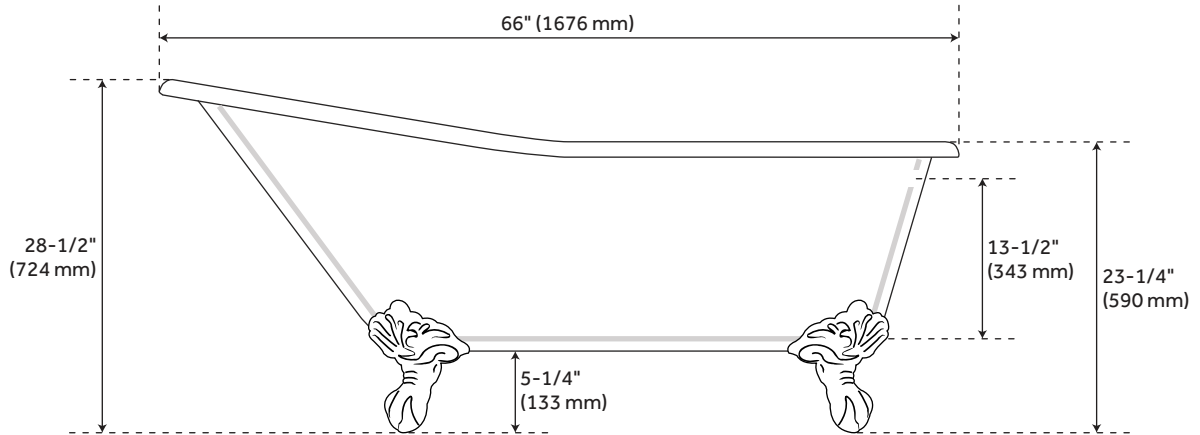

66" GOODWIN CAST IRON SLIPPER CLAWFOOT TUB - ROLLED RIM - IMPERIAL FEET

SKU: 946165-66-RR

All dimensions and specifications are nominal and may vary. Use actual products for accuracy in critical situations.