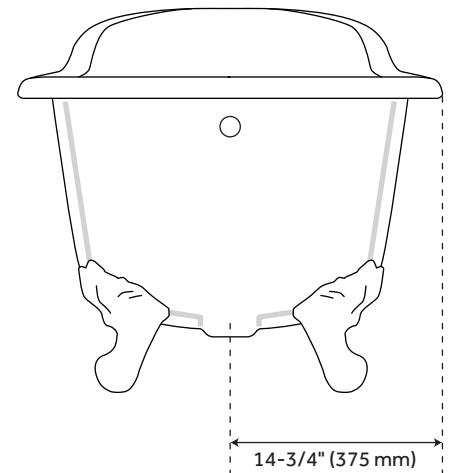

66" GOODWIN CAST IRON SLIPPER CLAWFOOT TUB - ROLLED RIM - IMPERIAL FEET

SKU: 946165-66-RR

All dimensions and specifications are nominal and may vary. Use actual products for accuracy in critical situations.