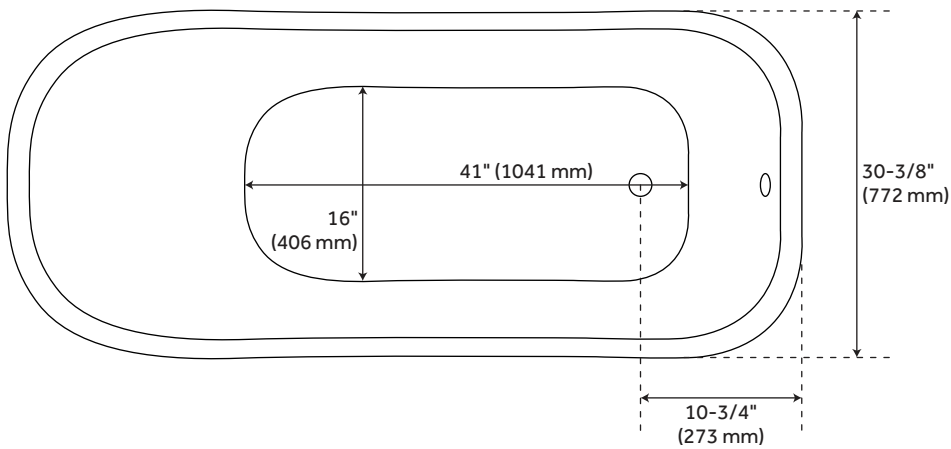

66" GOODWIN CAST IRON SLIPPER CLAWFOOT TUB - ROLLED RIM - IMPERIAL FEET

SKU: 946165-66-RR

All dimensions and specifications are nominal and may vary. Use actual products for accuracy in critical situations.