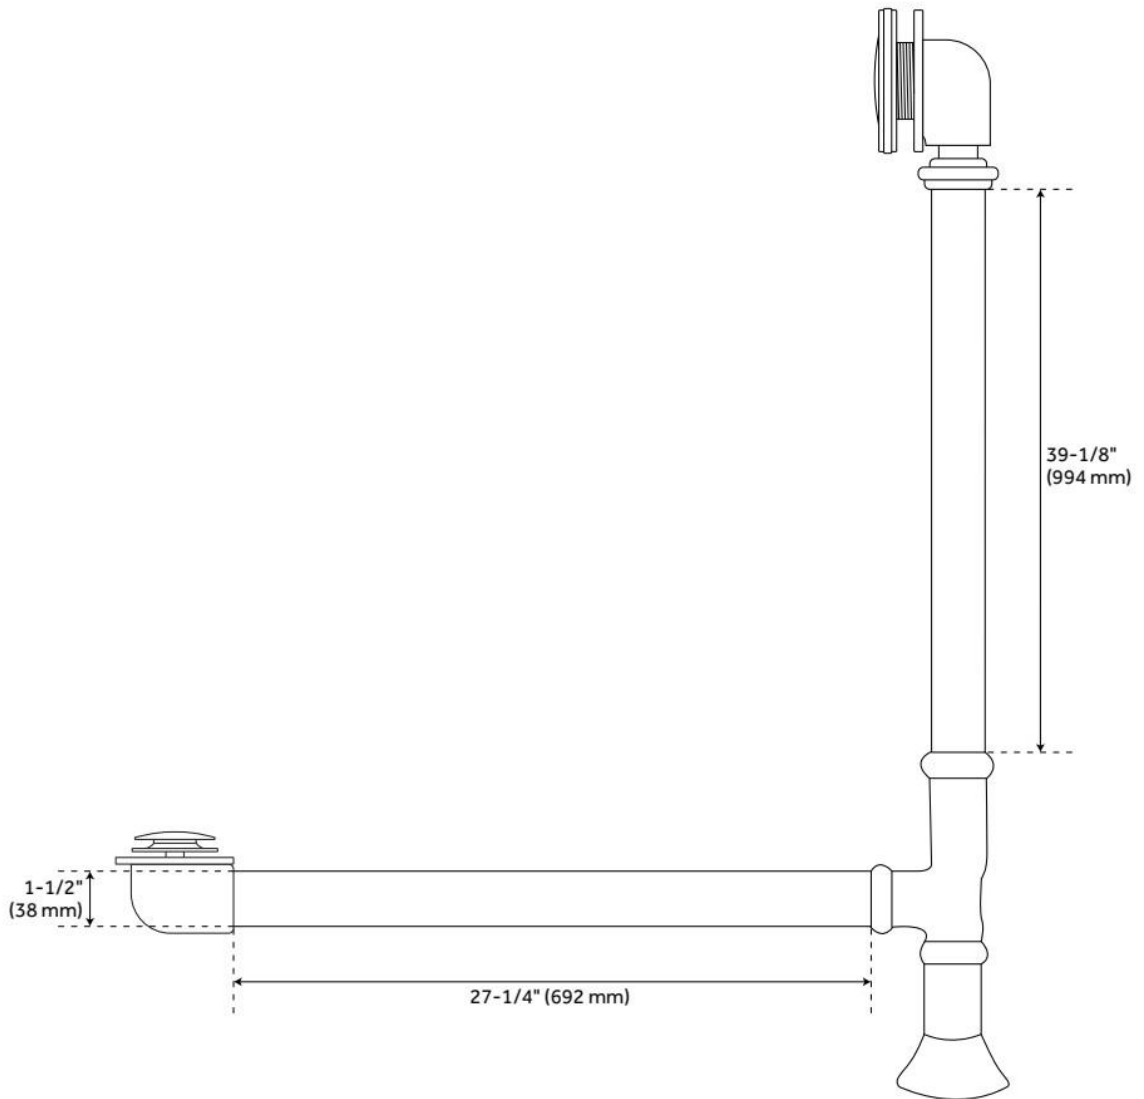

FEATURES

Tub Material: Cast Iron
Product Finish: White
Shape: Specialty
Tub Drain Placement: End
Drain Included: Optional
Water Depth to Overflow: 12"
Water Capacity (Gallons): 47.5
Built-In Adjusters: Yes
Tub Weight Uncrated (lbs): 272
Optional Accessory: 428473

FEATURES

LISTED ID: 510721, 510720, 510729, 510724

- Product is a Signature Hardware exclusive design.
- Overflow head swivels for use on most tubs, including those with a slanted wall.
- Adjustable overflow can be used on double wall tubs.
- Made from solid brass materials.
- 1-5/16" Thread length dimensions: 27-1/4" L drain pipe, 39-1/8" H overflow pipe. Accommodates tub walls up to 7/8" thick at overflow.
- 2-3/8" thread length dimensions: 27-1/4" L drain pipe, 39-1/8" H overflow pipe. Accommodates tub walls up to 1-3/4" thick at overflow.
- 2-15/16" thread length dimensions: 27-1/4" L drain pipe, 39-1/8" H overflow pipe. Accommodates tub walls up to 2-1/2" thick at overflow.
- 3-11/16" thread length dimensions: 27-1/4" L drain pipe, 39-1/8" H overflow pipe. Accommodates tub walls up to 3-3/8" thick at overflow.
- 4-1/4" thread length dimensions: 27-1/4" L drain pipe, 39-1/8" H overflow pipe. Accommodates tub walls up to 3-3/4" thick at overflow.

REVISED 6/17/2024

EXTENDED POP-UP TUB DRAIN - SWIVEL HEAD - DAISY WHEEL OVERFLOW - 1-1/2" TUBING

SKU: 946608

Code: SH439810, SH439814, SH438544, SH438550, SH439809, SH439797, SH439791, SH439804, SH439800, SH439818, SH439793, SH438545, SH438546, SH439817, SH439803, SH439799, SH439815, SH439801, SH439792, SH439802, SH439806, SH438547, SH439795, SH439819, SH439811, SH439812, SH438548, SH439808, SH439805, SH439796, SH439794, SH438549, SH439813, SH439807, SH439816