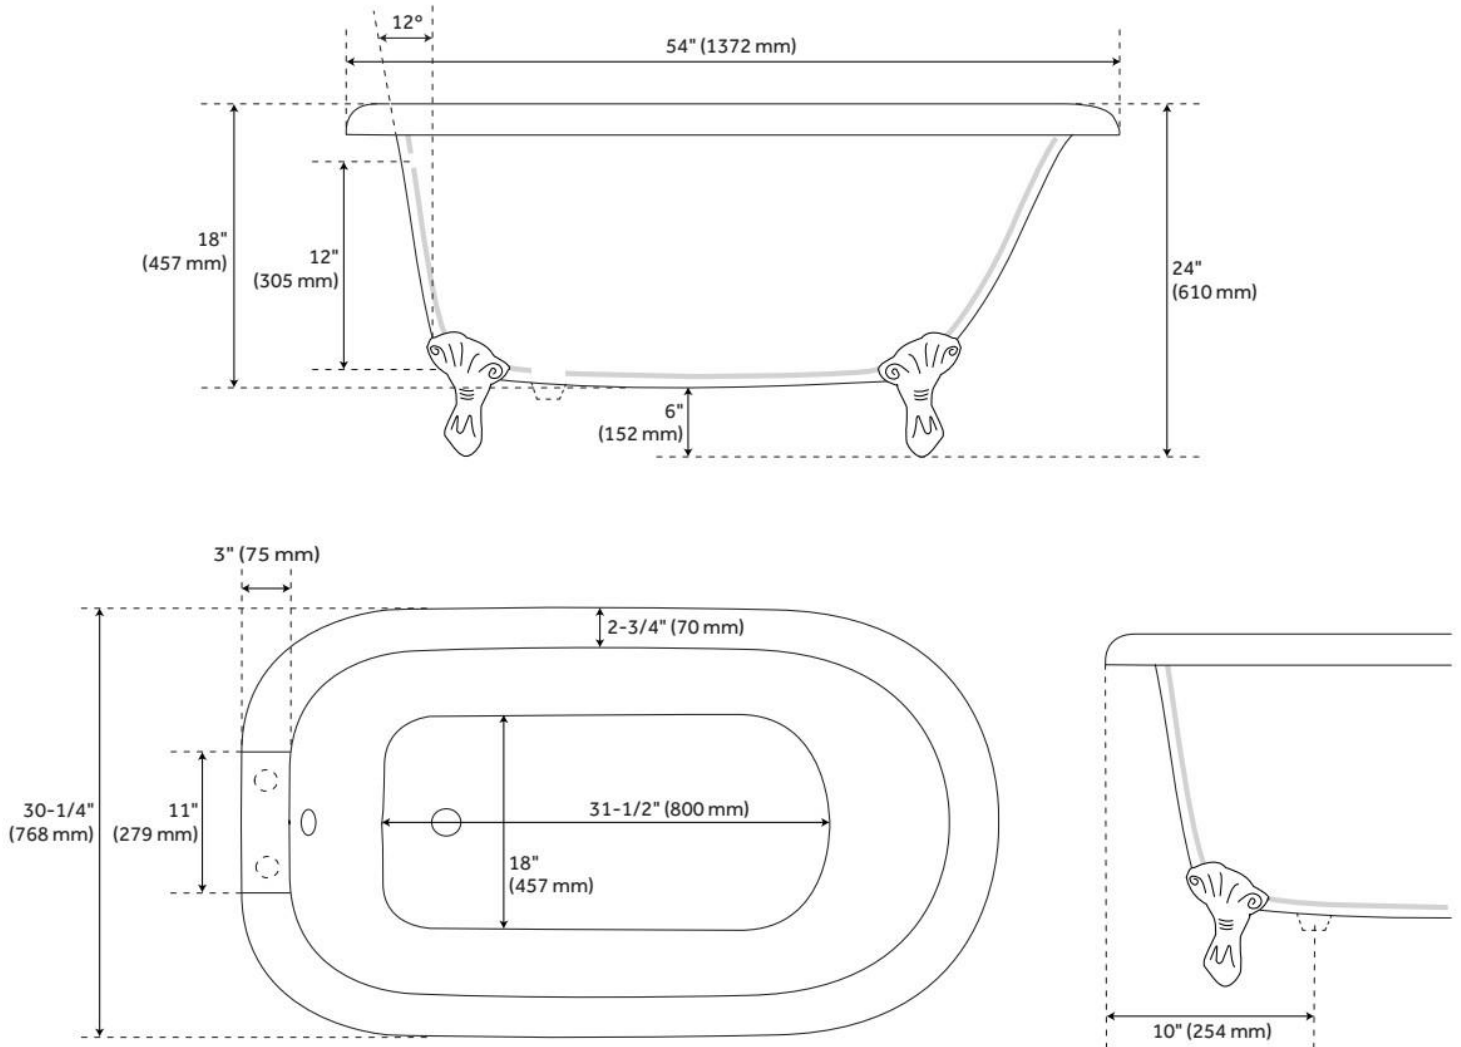

FEATURES

Tub Material: Cast Iron
Product Finish: White
Shape: Specialty
Tub Drain Placement: End
Drain Included: Optional
Water Depth to Overflow: 12"
Water Capacity (Gallons): 47.5
Built-In Adjusters: Yes
Tub Weight Uncrated (lbs): 272
Optional Accessory: 428473

LISTED ID: 510724, 510721, 510729

ADDITIONAL FEATURES

- Overflow Drain will include: Extended Pop-Up Drain with Swivel Head, a Daisy Wheel overflow, which remain open to allow water into the drain.
- If drain is selected, the drain finish will match the feet.

REVISED 6/18/2024

54" MIYA CAST IRON ROLL-TOP CLAWFOOT TUB WITH TAP DECK AND 7" RIM HOLES - BALL & CLAW FEET

SKU: 946166-54-RH

Code: SH307186, SH475724, SH307187, SH475725, SH307188, SH475726, SH307189, SH475727, SH307190, SH475728

FEATURES

LISTED ID: 510721, 510720, 510729, 510724

- Product is a Signature Hardware exclusive design.
- Overflow head swivels for use on most tubs, including those with a slanted wall.
- Adjustable overflow can be used on double wall tubs.
- Made from solid brass materials.
- 1-5/16" Thread length dimensions: 27-1/4" L drain pipe, 39-1/8" H overflow pipe. Accommodates tub walls up to 7/8" thick at overflow.
- 2-3/8" thread length dimensions: 27-1/4" L drain pipe, 39-1/8" H overflow pipe. Accommodates tub walls up to 1-3/4" thick at overflow.
- 2-15/16" thread length dimensions: 27-1/4" L drain pipe, 39-1/8" H overflow pipe. Accommodates tub walls up to 2-1/2" thick at overflow.
- 3-11/16" thread length dimensions: 27-1/4" L drain pipe, 39-1/8" H overflow pipe. Accommodates tub walls up to 3-3/8" thick at overflow.
- 4-1/4" thread length dimensions: 27-1/4" L drain pipe, 39-1/8" H overflow pipe. Accommodates tub walls up to 3-3/4" thick at overflow.