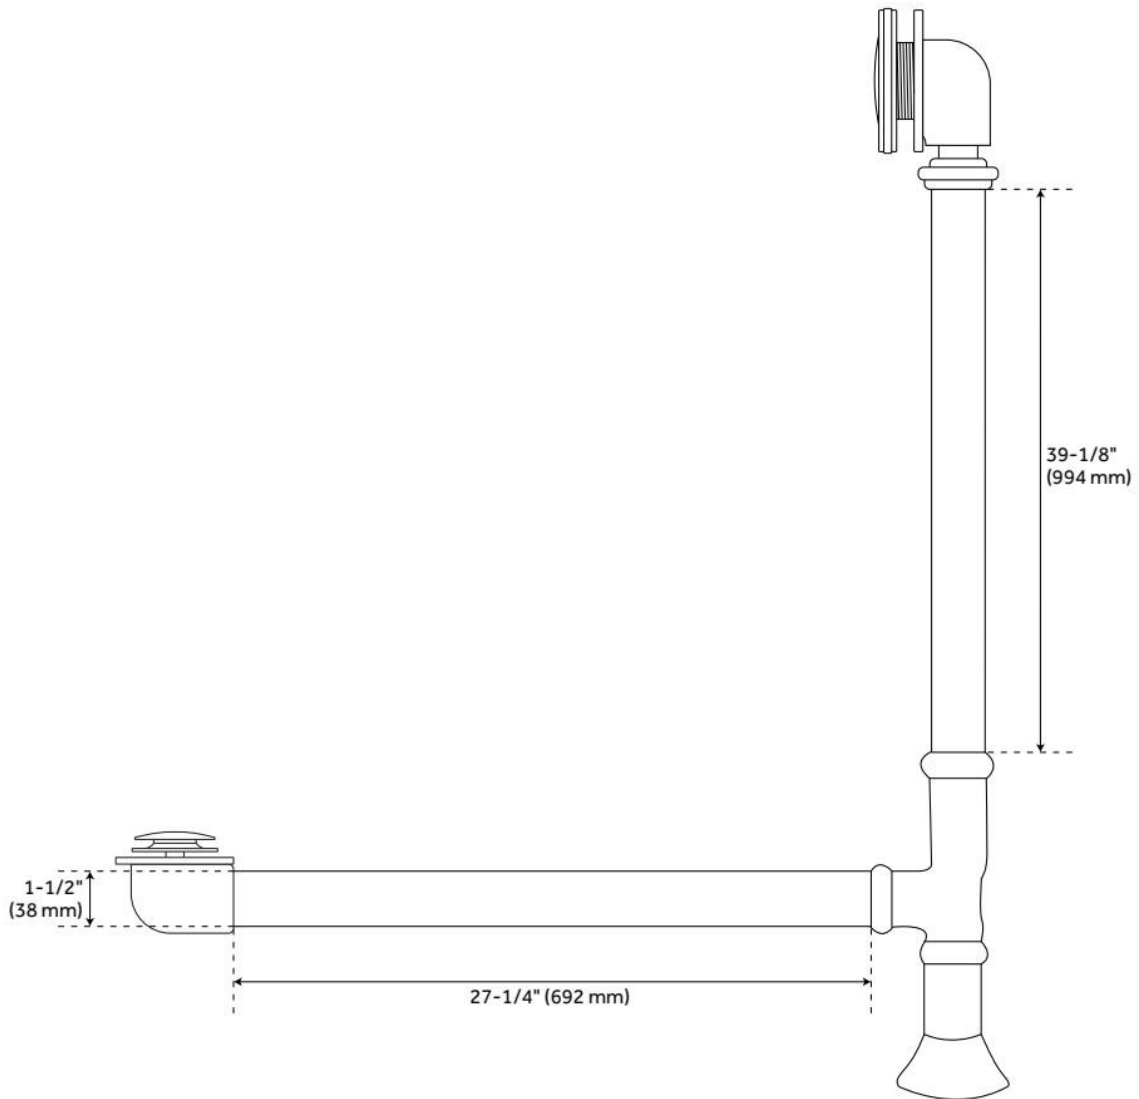

FEATURES

Tub Material: Cast Iron
Product Finish: White
Shape: Specialty
Tub Drain Placement: End
Drain Included: Optional
Water Depth to Overflow: 12"
Water Capacity (Gallons): 47.5
Built-In Adjusters: Yes
Tub Weight Uncrated (lbs): 289
Optional Accessory: 428473

FEATURES

LISTED ID: 510721, 510720, 510729, 510724

- Product is a Signature Hardware exclusive design.
- Overflow head swivels for use on most tubs, including those with a slanted wall.
- Adjustable overflow can be used on double wall tubs.
- Made from solid brass materials.
- 1-5/16" Thread length dimensions: 27-1/4" L drain pipe, 39-1/8" H overflow pipe. Accommodates tub walls up to 7/8" thick at overflow.
- 2-3/8" thread length dimensions: 27-1/4" L drain pipe, 39-1/8" H overflow pipe. Accommodates tub walls up to 1-3/4" thick at overflow.
- 2-15/16" thread length dimensions: 27-1/4" L drain pipe, 39-1/8" H overflow pipe. Accommodates tub walls up to 2-1/2" thick at overflow.
- 3-11/16" thread length dimensions: 27-1/4" L drain pipe, 39-1/8" H overflow pipe. Accommodates tub walls up to 3-3/8" thick at overflow.
- 4-1/4" thread length dimensions: 27-1/4" L drain pipe, 39-1/8" H overflow pipe. Accommodates tub walls up to 3-3/4" thick at overflow.

REVISED 6/17/2024

EXTENDED POP-UP TUB DRAIN - SWIVEL HEAD - DAISY WHEEL OVERFLOW - 1-1/2" TUBING

SKU: 946608

Code: SH439810, SH439814, SH438544, SH438550, SH439809, SH439797, SH439791, SH439804, SH439800, SH439818, SH439793, SH438545, SH438546, SH439817, SH439803, SH439799, SH439815, SH439801, SH439792, SH439802, SH439806, SH438547, SH439795, SH439819, SH439811, SH439812, SH438548, SH439808, SH439805, SH439796, SH439794, SH438549, SH439813, SH439807, SH439816