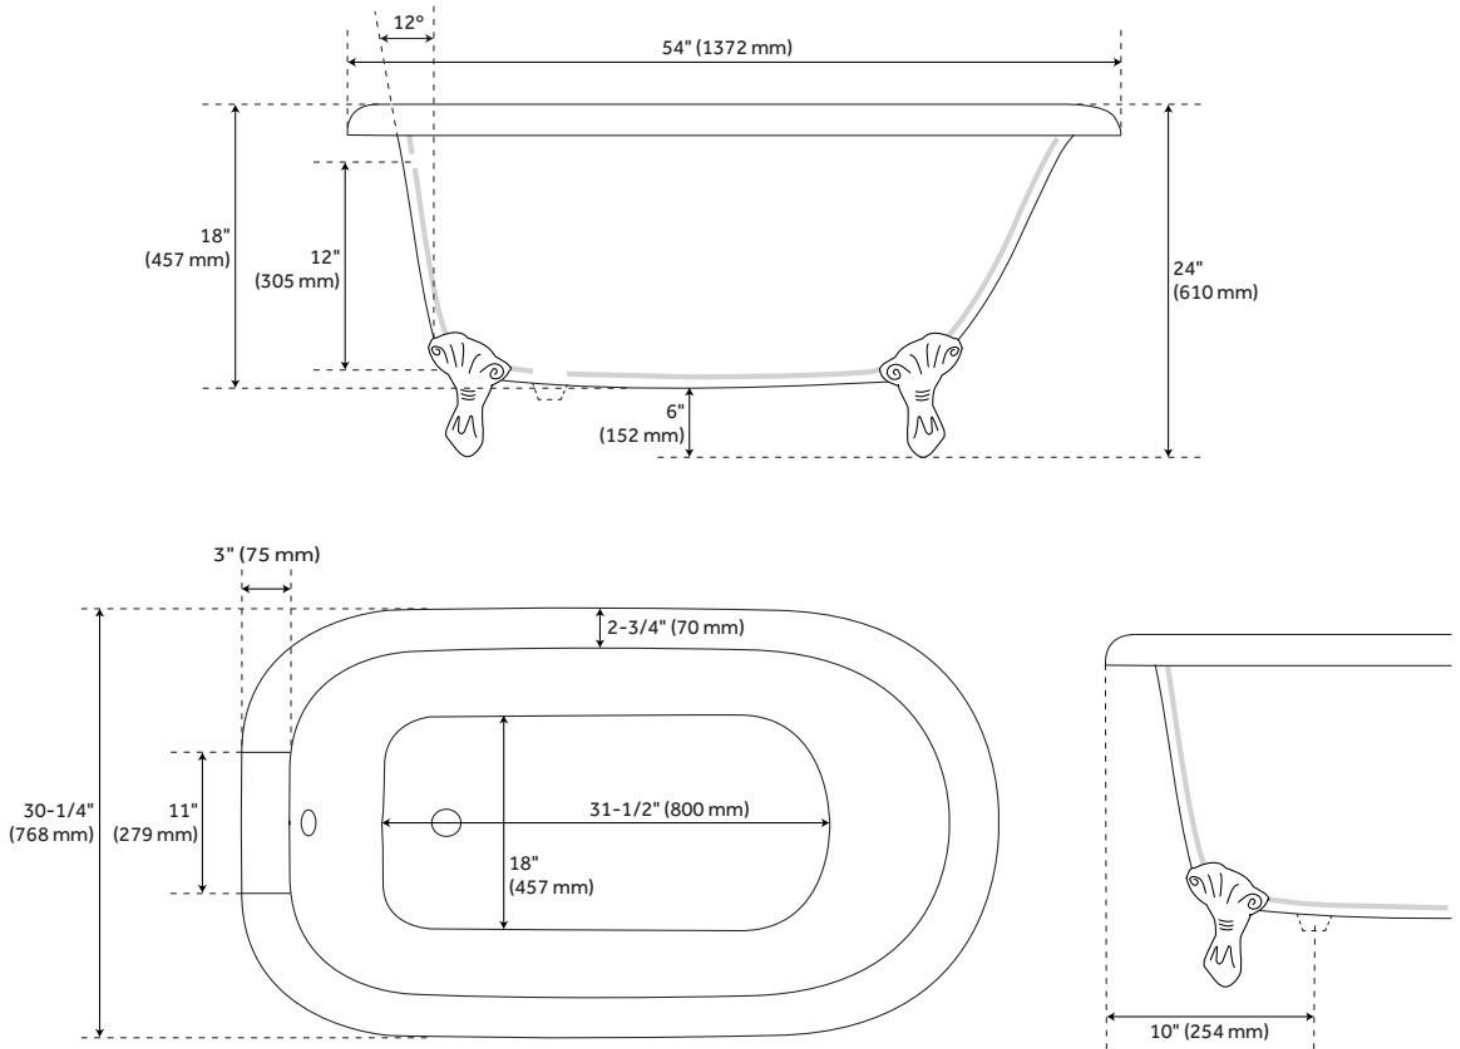

FEATURES

Tub Material: Cast Iron
Product Finish: White
Shape: Specialty
Tub Drain Placement: End
Drain Included: Optional
Water Depth to Overflow: 12"
Water Capacity (Gallons): 47.5
Built-In Adjusters: Yes
Tub Weight Uncrated (lbs): 289
Optional Accessory: 428473

LISTED ID: 510724, 510721, 510729

ADDITIONAL FEATURES

- Overflow Drain will include: Extended Pop-Up Drain with Swivel Head, a Daisy Wheel overflow, which remain open to allow water into the drain.
- If drain is selected, the drain finish will match the feet.

REVISED 6/19/2024

54" MIYA CAST IRON ROLL-TOP CLAWFOOT TUB - TAP DECK - NO TAP HOLES - BALL & CLAW

SKU: 946166-54-T

Code: SH307146, SH475719, SH307148, SH475720, SH307183, SH475721, SH307184, SH475722, SH307185, SH475723

FEATURES

LISTED ID: 510721, 510720, 510729, 510724

- Product is a Signature Hardware exclusive design.
- Overflow head swivels for use on most tubs, including those with a slanted wall.
- Adjustable overflow can be used on double wall tubs.
- Made from solid brass materials.
- 1-5/16" Thread length dimensions: 27-1/4" L drain pipe, 39-1/8" H overflow pipe. Accommodates tub walls up to 7/8" thick at overflow.
- 2-3/8" thread length dimensions: 27-1/4" L drain pipe, 39-1/8" H overflow pipe. Accommodates tub walls up to 1-3/4" thick at overflow.
- 2-15/16" thread length dimensions: 27-1/4" L drain pipe, 39-1/8" H overflow pipe. Accommodates tub walls up to 2-1/2" thick at overflow.
- 3-11/16" thread length dimensions: 27-1/4" L drain pipe, 39-1/8" H overflow pipe. Accommodates tub walls up to 3-3/8" thick at overflow.
- 4-1/4" thread length dimensions: 27-1/4" L drain pipe, 39-1/8" H overflow pipe. Accommodates tub walls up to 3-3/4" thick at overflow.