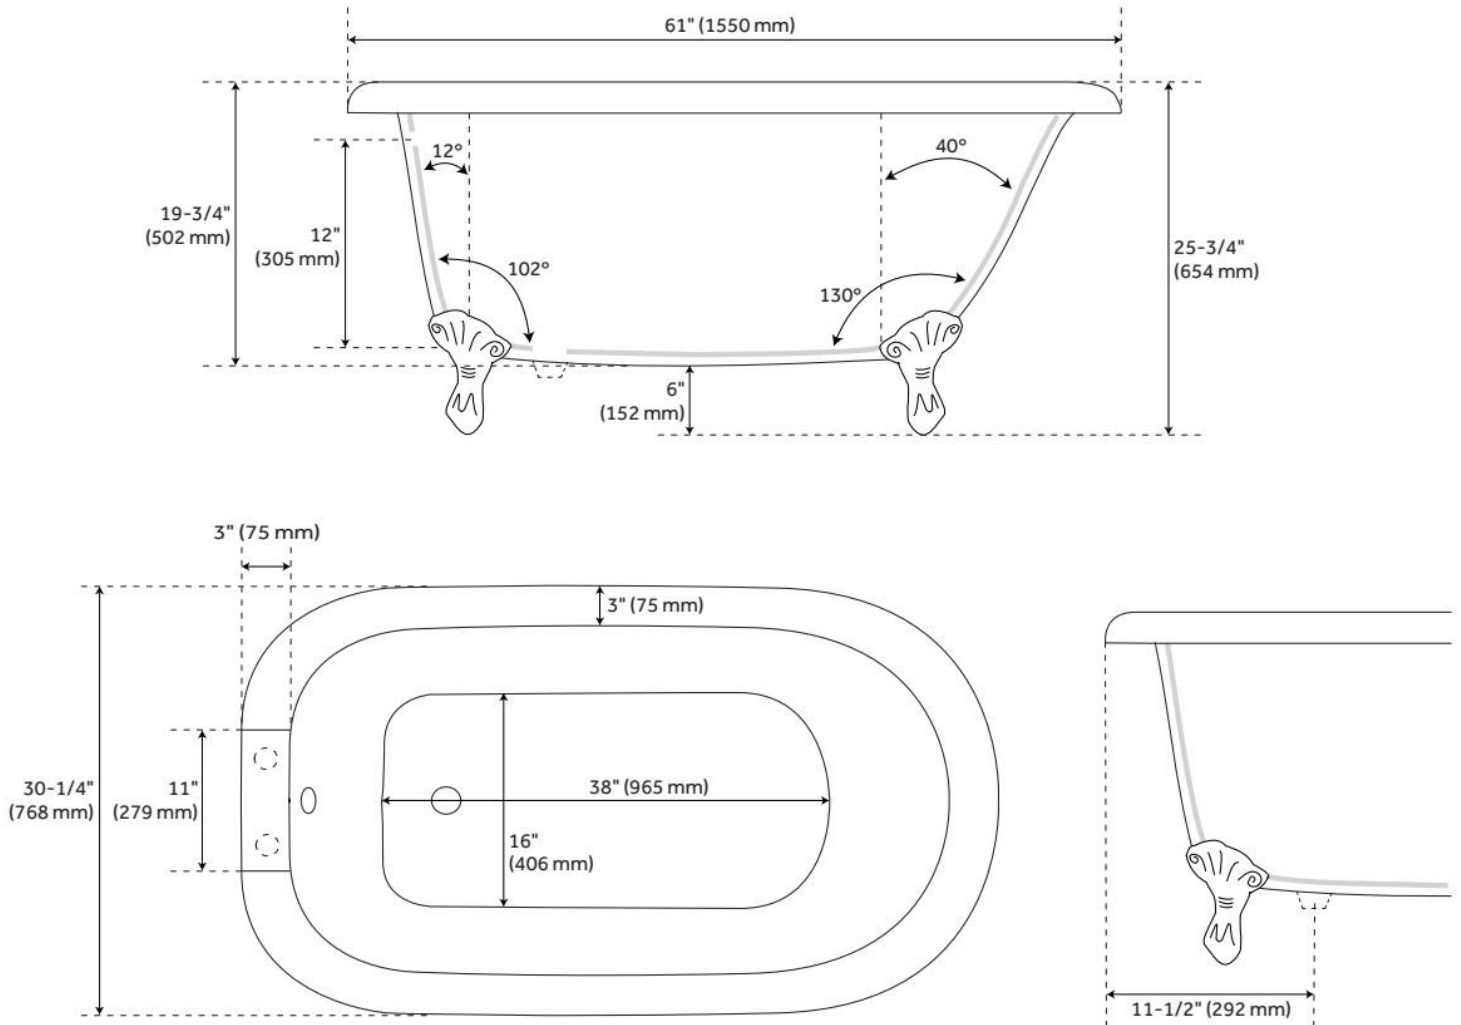

FEATURES

Tub Material: Cast Iron
Product Finish: White
Shape: Specialty
Tub Drain Placement: End
Drain Included: Optional
Water Depth to Overflow: 12"
Water Capacity (Gallons): 58.1
Built-In Adjusters: Yes
Tub Weight Uncrated (lbs): 286
Optional Accessory: 428473

LISTED ID: 510724, 510721, 510729

ADDITIONAL FEATURES

- Overflow Drain will include: Extended Pop-Up Drain with Swivel Head, a Daisy Wheel overflow, which remain open to allow water into the drain.
- If drain is selected, the drain finish will match the feet.

REVISED 6/28/2024

61" MIYA CAST IRON ROLL-TOP CLAWFOOT TUB WITH TAP DECK AND 7" RIM HOLES - BALL & CLAW FEET

SKU: 946166-61-RH

Code: SH307201, SH475734, SH307202, SH475735, SH307203, SH475736, SH307204, SH475737, SH307205, SH475738